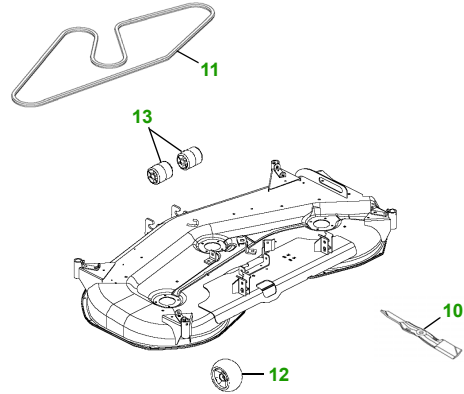

MAINTENANCE REMINDER SHEET

X749 with 62C Deck

Ultimate Tractor

Tractor S/N

62" Convertible Deck

Deck S/N

Key	Part No.	Description
1	M806418	OIL FILTER
2	M801101	FUEL FILTER
3	M113621	AIR FILTER - OUTER
	M123378	AIR FILTER - INNER
4	AM131054	TRANSMISSION FILTER
5	AM131841	KEY - PADDED
6	TY25876	BATTERY
7	R136239	HEADLIGHT BULB

Key	Part No.	Description
8	M805441	FAN BELT
9	AM123508	FUEL CAP
10	M143504	BLADE - STD
	M145719	BLADE - MULCHING
	M152727	BLADE - HIGH LIFT
11	M142997	BELT
12	AM125172	KIT - GAGE WHEEL
13	M113955	FRONT ROLLER

Qty	Part No	Item
1	AM130907	Mower Deck Leveling Gauge
1	TY26183	Grease Gun

FOR ON-LINE PARTS ASSISTANCE:

www.JDParts.Deere.com

- VIEW [John Deere Parts Catalog](#) to look-up part numbers
- ORDER parts on-line from your [John Deere Dealer](#)
- SEARCH for parts for [YOUR specific model](#)
- SEARCH for parts by [Partial Part Number](#)