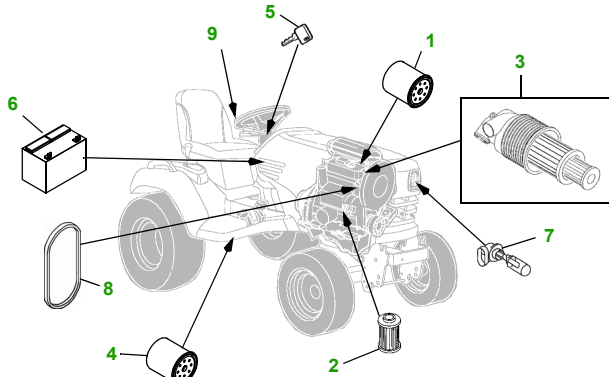

MAINTENANCE REMINDER SHEET

X749 with 62C Deck

Ultimate Tractor

Tractor S/N

62" Convertible Deck

Deck S/N

Key	Part No.	Description
1	M806418	OIL FILTER
2	M801101	FUEL FILTER
3	M113621	AIR FILTER - OUTER
	M123378	AIR FILTER - INNER
4	AM131054	TRANSMISSION FILTER
5	AM131841	KEY - PADDED
6	TY25876	BATTERY
7	R136239	HEADLIGHT BULB

Key	Part No.	Description
8	M805441	FAN BELT
9	AM123508	FUEL CAP
10	M143504	BLADE - STD
	M145719	BLADE - MULCHING
	M152727	BLADE - HIGH LIFT
11	M142997	BELT
12	AM125172	KIT - GAGE WHEEL
13	M113955	FRONT ROLLER