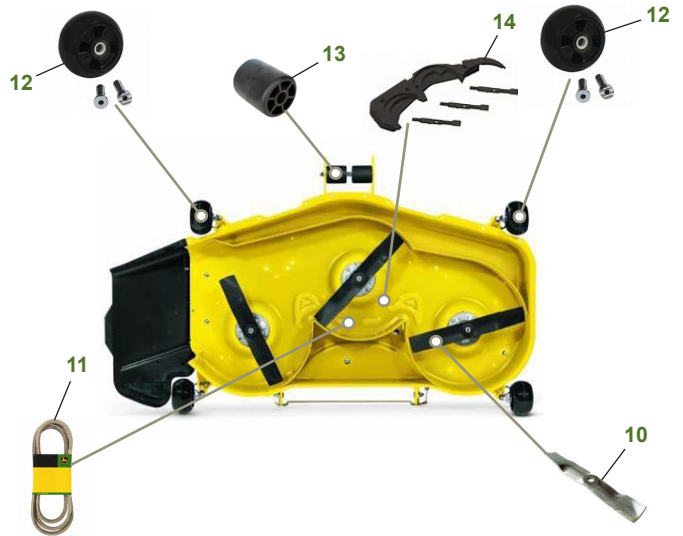

MAINTENANCE REMINDER SHEET

X748 with 54" Convertible Deck

Tractor S/N

Deck S/N

Key	Part No.	Description	Key	Part No.	Description
1	M806418	OIL FILTER	7	R136239	HEADLIGHT BULB
2	MIU804763	FUEL FILTER	8	RG60467	FAN BELT (S/N -030000)
3A	M113621	AIR FILTER - OUTER		M805441	FAN BELT (S/N 030001-)
3B	M123378	AIR FILTER - INNER	9	AM123508	FUEL CAP
4	UC24341	TRANSMISSION FILTER	10	UC22010	BLADE - STD
5	AM131841	KEY - PADDED		M145516	BLADE - MULCHING
6	TY25876B	WET CHARGED BATTERY, FOR CANADA AND USA	11	M163990	BELT
	MCYP25876	WET CHARGED BATTERY, NOT FOR CANADA AND USA	12	AM125172	KIT - GAGE WHEEL
			13	M113955	FRONT ROLLER
			14	BM20827	MulchControl™ KIT

Parts Needed in First 200 Hours of Operation

Qty	Part No	Item	Qty or Capacity	Change Interval In Hours
2	M806418	Oil Filter	1	50/200
8	TY26673	1 Gal John Deere Plus 50 II 15W-40 Engine Oil	3.2 L (3.4 qt)	50/200
2	UC24341	Transmission Filter	1	50/200
14 12 16	TY22000	1 Gal Low Viscosity Hy-Gard™ Transmission Oil	6.6 L (7 qt) (2WS) 5.6 L (6 qt) (4WS) 6.8 L (7.2 qt) (HFWD)	50/200
1	MIU804763	Fuel Filter	1	200
2	TY24416	John Deere Multi-Purpose HD Lithium Complex Grease		As Needed

Home Maintenance Kit

Unit	Kit Number
X748	LG260 (For USA and Canada) AUC17071 (Not for USA and Canada)

"As Needed" Parts

Qty	Part No	Item
1	AM130907	Mower Deck Leveling Gauge
1	TY26518	Grease Gun

CLICK PART NUMBER TO BUY