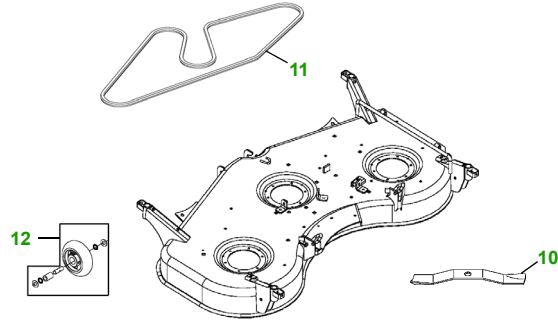

MAINTENANCE REMINDER SHEET

X744 with 60D Deck

Ultimate Tractor

Tractor S/N

60" Drive Over Deck

Deck S/N

Key	Part No.	Description
1	M806418	OIL FILTER
2	M801101	FUEL FILTER
3	M113621	AIR FILTER - OUTER
	M123378	AIR FILTER - INNER
4	AM131054	TRANSMISSION FILTER
5	AM131841	KEY - PADDED
6	TY25876	BATTERY
7	R136239	HEADLIGHT BULB

Key	Part No.	Description
8	RG60467	FAN BELT - S/N —030000
	M805441	FAN BELT - S/N 030001—
9	AM123508	FUEL CAP
10	TCU15881	BLADE - HI LIFT
	M131958	BLADE - MULCHING
11	M120381	BELT
12	AM136720	KIT - GAGE WHEEL

Qty	Part No	Item
1	AM130907	Mower Deck Leveling Gauge
1	TY26183	Grease Gun

FOR ON-LINE PARTS ASSISTANCE:

www.JDParts.Deere.com

- VIEW [John Deere Parts Catalog](#) to look-up part numbers
- ORDER parts on-line from your [John Deere Dealer](#)
- SEARCH for parts for [YOUR specific model](#)
- SEARCH for parts by [Partial Part Number](#)