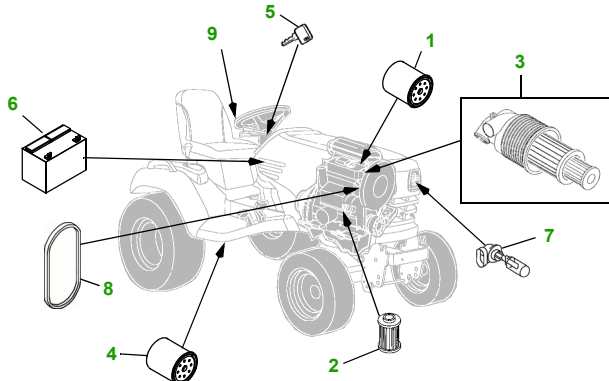

MAINTENANCE REMINDER SHEET

X744 with 60D Deck

Ultimate Tractor

Tractor S/N

60" Drive Over Deck

Deck S/N

Key	Part No.	Description
1	M806418	OIL FILTER
2	M801101	FUEL FILTER
3	M113621	AIR FILTER - OUTER
	M123378	AIR FILTER - INNER
4	AM131054	TRANSMISSION FILTER
5	AM131841	KEY - PADDED
6	TY25876	BATTERY
7	R136239	HEADLIGHT BULB

Key	Part No.	Description
8	RG60467	FAN BELT - S/N —030000
	M805441	FAN BELT - S/N 030001—
9	AM123508	FUEL CAP
10	TCU15881	BLADE - HI LIFT
	M131958	BLADE - MULCHING
11	M120381	BELT
12	AM136720	KIT - GAGE WHEEL

Qty	Part No	Item
1	AM130907	Mower Deck Leveling Gauge
1	TY26183	Grease Gun

FOR ON-LINE PARTS ASSISTANCE:

www.JDParts.Deere.com

- VIEW [John Deere Parts Catalog](#) to look-up part numbers
- ORDER parts on-line from your [John Deere Dealer](#)
- SEARCH for parts for [YOUR specific model](#)
- SEARCH for parts by [Partial Part Number](#)