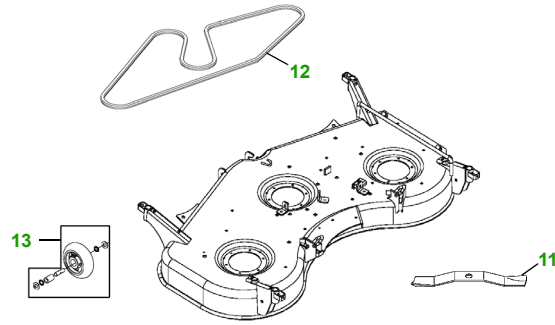

MAINTENANCE REMINDER SHEET

X729 with 60D Deck

Ultimate Tractor

Tractor S/N

60" Drive Over Deck

Deck S/N

Key	Part No.	Description
1	AM107423	OIL FILTER
2	AM117584	FUEL FILTER - IN-LINE
3	M148207	AIR FILTER - FOAM
	M152049	AIR FILTER - PAPER
4	AM131054	TRANSMISSION FILTER
5	AM131841	KEY - PADDED
6	TY25221	BATTERY
7	M138938	SPARK PLUG
8	R136239	HEADLIGHT BULB

Key	Part No.	Description
9	M147344	FAN BELT
	M153381	FAN BELT (OPTION)
10	AM137724	FUEL CAP
11	TCU15881	BLADE - HI LIFT
	M131958	BLADE - MULCHING
12	M120381	BELT
13	AM136720	KIT - GAGE WHEEL

Service Recommendations

Qty	Part No	Item
1	AM130907	Mower Deck Leveling Gauge
1	TY26183	Grease Gun

FOR ON-LINE PARTS ASSISTANCE:

www.JDParts.Deere.com

- VIEW [John Deere Parts Catalog](#) to look-up part numbers
- ORDER parts on-line from your [John Deere Dealer](#)
- SEARCH for parts for [YOUR specific model](#)
- SEARCH for parts by [Partial Part Number](#)