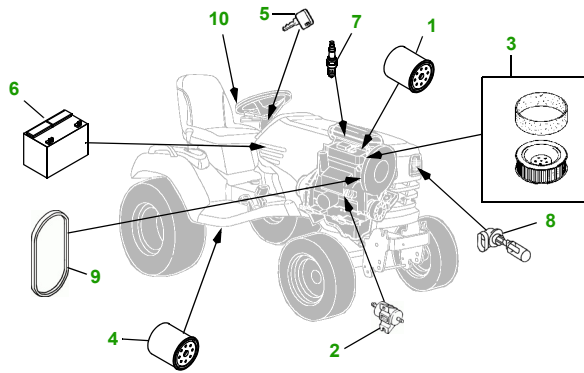

MAINTENANCE REMINDER SHEET

X729 with 60D Deck

Ultimate Tractor

Tractor S/N

60" Drive Over Deck

Deck S/N

Key	Part No.	Description
1	AM107423	OIL FILTER
2	AM117584	FUEL FILTER - IN-LINE
3	M148207	AIR FILTER - FOAM
	M152049	AIR FILTER - PAPER
4	AM131054	TRANSMISSION FILTER
5	AM131841	KEY - PADDED
6	TY25221	BATTERY
7	M138938	SPARK PLUG
8	R136239	HEADLIGHT BULB

Key	Part No.	Description
9	M147344	FAN BELT
	M153381	FAN BELT (OPTION)
10	AM137724	FUEL CAP
11	TCU15881	BLADE - HI LIFT
	M131958	BLADE - MULCHING
12	M120381	BELT
13	AM136720	KIT - GAGE WHEEL

Service Recommendations

Qty	Part No	Item
1	AM130907	Mower Deck Leveling Gauge
1	TY26183	Grease Gun

FOR ON-LINE PARTS ASSISTANCE:

www.JDParts.Deere.com

- VIEW [John Deere Parts Catalog](#) to look-up part numbers
- ORDER parts on-line from your [John Deere Dealer](#)
- SEARCH for parts for [YOUR specific model](#)
- SEARCH for parts by [Partial Part Number](#)