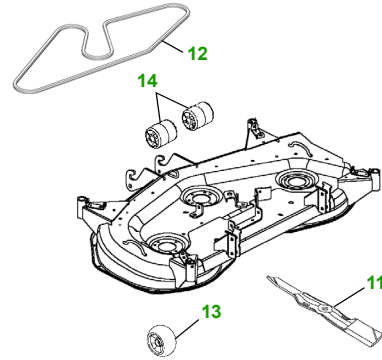

MAINTENANCE REMINDER SHEET

X724 with 54C Deck

UltimateTractor

Tractor S/N

54" Convertible Deck

Deck S/N

Key	Part No.	Description	Key	Part No.	Description
1	AM107423	OIL FILTER	9	M147344	FAN BELT
2	AM117584	FUEL FILTER - IN-LINE		M153381	FAN BELT (OPTION)
3	M148207	AIR FILTER - FOAM	10	AM137724	FUEL CAP
	M152049	AIR FILTER - PAPER	11	M143520	BLADE - STD
4	AM131054	TRANSMISSION FILTER		M145516	BLADE - MULCHING
5	AM131841	KEY - PADDED	12	M141627	BELT
6	TY25221	BATTERY	13	AM125172	KIT - GAGE WHEEL
7	M138938	SPARK PLUG	14	M113955	FRONT ROLLER
8	R136239	HEADLIGHT BULB			

Qty	Part No	Item
1	AM130907	Mower Deck Leveling Gauge
1	TY26183	Grease Gun

FOR ON-LINE PARTS ASSISTANCE:

www.JDParts.Deere.com

- VIEW [John Deere Parts Catalog](#) to look-up part numbers
- ORDER parts on-line from your [John Deere Dealer](#)
- SEARCH for parts for [YOUR specific model](#)
- SEARCH for parts by [Partial Part Number](#)