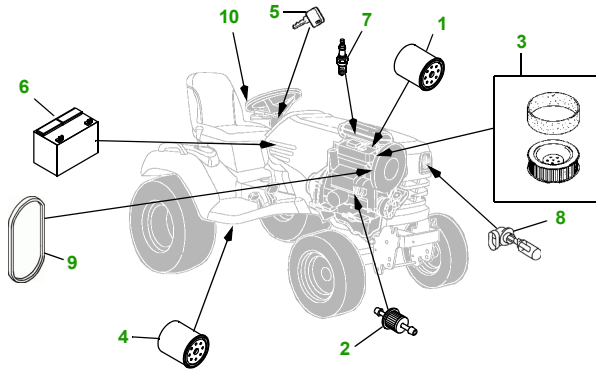

MAINTENANCE REMINDER SHEET

X724 with 54C Deck

UltimateTractor

Tractor S/N

54" Convertible Deck

Deck S/N

Key	Part No.	Description	Key	Part No.	Description
1	AM107423	OIL FILTER	9	M147344	FAN BELT
2	AM117584	FUEL FILTER - IN-LINE		M153381	FAN BELT (OPTION)
3	M148207	AIR FILTER - FOAM	10	AM137724	FUEL CAP
	M152049	AIR FILTER - PAPER	11	M143520	BLADE - STD
4	AM131054	TRANSMISSION FILTER		M145516	BLADE - MULCHING
5	AM131841	KEY - PADDED	12	M141627	BELT
6	TY25221	BATTERY	13	AM125172	KIT - GAGE WHEEL
7	M138938	SPARK PLUG	14	M113955	FRONT ROLLER
8	R136239	HEADLIGHT BULB			

Qty	Part No	Item
1	AM130907	Mower Deck Leveling Gauge
1	TY26183	Grease Gun

FOR ON-LINE PARTS ASSISTANCE:

www.JDParts.Deere.com

- VIEW [John Deere Parts Catalog](#) to look-up part numbers
- ORDER parts on-line from your [John Deere Dealer](#)
- SEARCH for parts for [YOUR specific model](#)
- SEARCH for parts by [Partial Part Number](#)