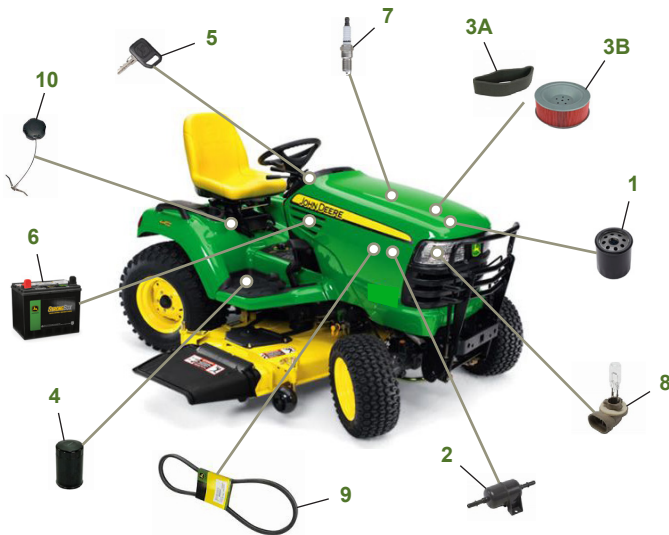

MAINTENANCE REMINDER SHEET

X720 with 62" Convertible Deck

Tractor S/N

Deck S/N

Key	Part No.	Description	Key	Part No.	Description
1	AM107423	OIL FILTER	9	M147344	FAN BELT
2	AM117584	FUEL FILTER - IN-LINE		M153381	FAN BELT (OPTION)
3A	M148207	AIR FILTER - FOAM	10	AM137724	FUEL CAP (S/N - 060000)
3B	M152049	AIR FILTER - PAPER		AM141406	FUEL CAP(S/N 060001-)
4	UC24341	TRANSMISSION FILTER	11	M143504	BLADE - STD
5	AM131841	KEY - PADDED		M145719	BLADE - MULCHING
6	TY25221B	WET CHARGED BATTERY		M152727	BLADE - HI LIFT
7	M138938	SPARK PLUG	12	M163991	BELT
8	R136239	HEADLIGHT BULB	13	AM125172	KIT - GAGE WHEEL
			14	M113955	FRONT ROLLER
			15	BM21890	MulchControl™ KIT

Parts Needed in First 200 Hours of Operation

Qty	Part No	Item	Qty or Capacity	Change Interval In Hours
3	AM107423	Oil Filter	1	8/100/200
6	TY26673	1 Gal John Deere Plus 50 II 15W-40 Engine Oil	1.8 L (1.9 qt)	8/100/200
2	UC24341	Transmission Filter	1	50/200
14 12 16	TY22000	1 Gal Low Viscosity Hy-Gard™ Transmission Oil	6.6 L (7 qt) (2WS) 5.6 L (6 qt) (4WS) 6.8 L (7.2 qt) (HFWD)	50/200
1	M148207	Air Filter - Foam	1	200
1	M152049	Air Filter - Paper	1	200
1	AM117584	Fuel Filter	1	200
2	M138938	Spark Plug	2	200
2	TY24416	John Deere Multi-Purpose HD Lithium Complex Grease		As Needed

Home Maintenance Kit

Unit	Kit Number
X720	LG244

"As Needed" Parts

Qty	Part No	Item
1	AM130907	Mower Deck Leveling Gauge
1	TY26518	Grease Gun

CLICK PART NUMBER TO BUY