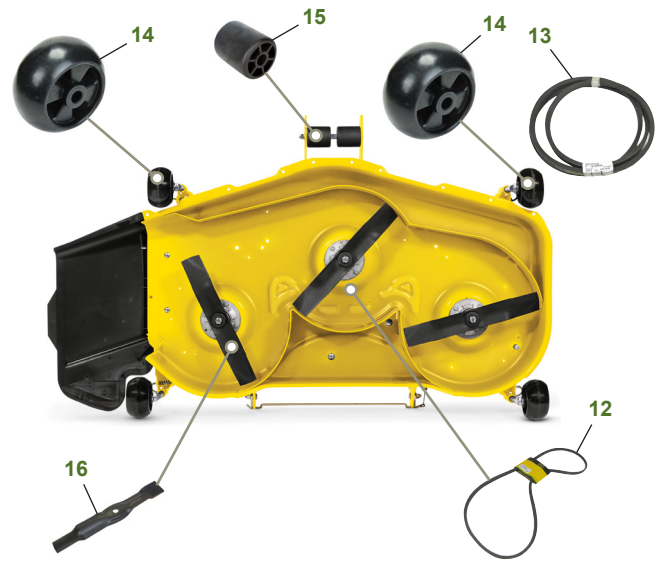

MAINTENANCE REMINDER SHEET

X540 with 48" X Deck (Rotatable Wheels)

Tractor S/N

Deck S/N

Key	Part No.	Description	Key	Part No.	Description
1	AM107423	ENGINE OIL FILTER	8	M151276	BELT-TRACTION DRIVE
2	AM116304	FUEL FILTER - IN - LINE	9	M805853	SPARK PLUG
3A	MIU10905	AIR FILTER PRIMARY	10	AD2062R	HEADLIGHT BULB
3B	MIU10906	AIR FILTER SECONDARY	11	AM137724	FUEL CAP (S/N -060000)
4	MIA881446	TRANSMISSION FILTER		AM141406	FUEL CAP (S/N 060001-)
5	GY20680	KEY	12	M154897	BELT-MOWER-PRIMARY
6	AM133596	IGNITION SWITCH (S/N -020000)	13	M154958	BELT-MOWER-SECONDARY
	AM133597	IGNITION SWITCH (S/N 020001-)	14	M111489	GAGE WHEEL
7	TY25876B	WET CHARGED BATTERY FOR CANADA AND USA	15	M113955	FRONT ROLLER
	MCYP25876	WET CHARGED BATTERY NOT FOR CANADA AND USA	16	UC22009	BLADE-SIDE DISCHARGE 48"
				M127673	BLADE-MULCHING 48"
				BM20007	MulchControl™ KIT

Parts Needed in First 250 Hours of Operation

Qty	Part No	Item	Qty or Capacity	Change Interval In Hours
	TY22029	Engine Oil Turf-Gard™ 10W30	2.1 L (2.2 qt)	8/100/200
3	AM107423	Engine Oil Filter	1	8/100/200
12	TY22035	John Deere Low Viscosity Hy-Gard™ Oil	5.3 L (5.6 qt)	50/200
2	MIA881446	Transmission Filter	1	50/200
2	MIU10905	Air Filter Primary	1	100/200
2	MIU10906	Air Filter Secondary	1	100/200
2	AM116304	Fuel Filter-In-Line	1	100/200
4	M805853	Spark Plug	2	100/200
2	TY24416	John Deere Multi-Purpose HD Lithium Complex Grease		As Needed

"As Needed" Parts

Qty	Part No	Item
1	AM130907	Mower Deck Leveling Gauge
1	TY26518	Grease Gun

Home Maintenance Kit

Unit	Kit Number
X540	LG257 (For Canada and USA) AUC17072 (Not for Canada and USA)

CLICK PART NUMBER TO BUY