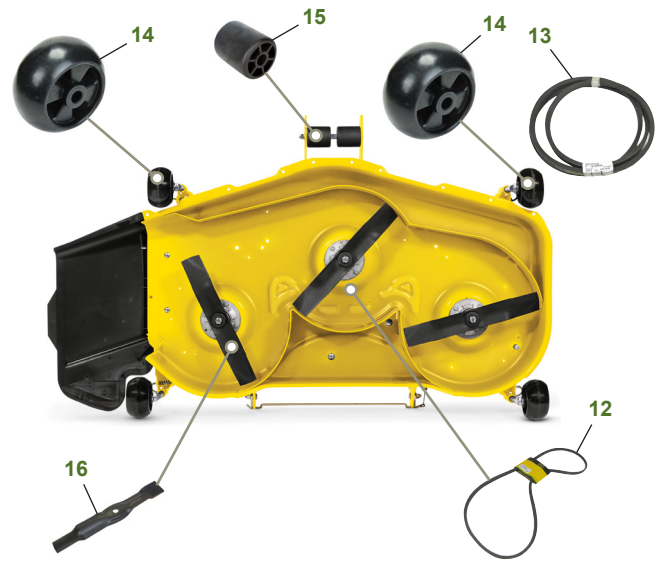

MAINTENANCE REMINDER SHEET

X360 with 54" X Deck

Tractor S/N

Deck S/N

Key	Part No.	Description	Key	Part No.	Description
1	AM107423	ENGINE OIL FILTER-ENG FH661V	9	M805853	SPARK PLUG
	AM125424	ENGINE OIL FILTER-ENG FS651V	10	AD2062R	HEADLIGHT BULB
2	AM116304	FUEL FILTER-IN-LINE	11	AM137724	FUEL CAP-ENG FH661V
3A	M140295	AIR FILTER-FOAM-ENG FH661		AM141406	FUEL CAP-ENG FS651V
	MIU12554	AIR FILTER-FOAM-ENG FS651V	12	M154897	BELT-MOWER-PRIMARY
3B	M150949	AIR FILTER-PAPER-ENG FH661V	13	M154960	BELT-MOWER-SECONDARY
	MIU12555	AIR FILTER-PAPER-ENG FS651V	14	M111489	GAGE WHEEL
4	MIU800986	TRANSMISSION FILTER	15	M113955	FRONT ROLLER
5	GY20680	KEY	16	UC22010	BLADE-SIDE DISCHARGE 54"
6	AM133597	IGNITION SWITCH		M145516	BLADE-MULCHING 54"
7	TY25221B	WET CHARGED BATTERY		BM20827	MulchControl™ KIT
8	M144044	BELT-TRACTION DRIVE			

Parts Needed in First 250 Hours of Operation

Qty	Part No	Item	Qty or Capacity	Change Interval In Hours
9	TY22029	Engine Oil Turf-Gard™ 10W30	2.1 L (2.2 qt)	8/100/200
3	AM107423 / AM125424	Engine Oil Filter	1	8/100/200
6	TY22035	John Deere Low Viscosity Hy-Gard™ Oil	2.8 L (3 qt)	50/200
2	MIU800986	Transmission Filter	1	50/200
2	M140295 / MIU12554	Air Filter-Foam	1	100/200
2	M150949 / MIU12555	Air Filter-Paper	1	100/200
2	AM116304	Fuel Filter-In-Line	1	100/200
4	M805853	Spark Plug	2	100/200
2	TY24416	John Deere Multi-Purpose HD Lithium Complex Grease		As Needed

"As Needed" Parts

Qty	Part No	Item
1	AM130907	Mower Deck Leveling Gauge
1	TY26518	Grease Gun

Home Maintenance Kit

Unit	Kit Number
X360	LG249 (Eng FH661V) LG265 (Eng FS651VA)

CLICK PART NUMBER TO BUY