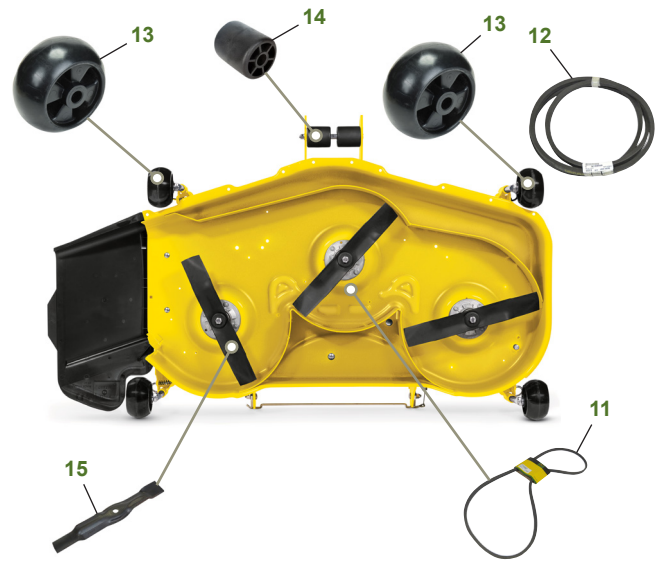

MAINTENANCE REMINDER SHEET

X340 with 48" X Deck (Rotatable Wheels)

Tractor S/N

Deck S/N

Key	Part No.	Description	Key	Part No.	Description
1	AM107423	ENGINE OIL FILTER	8	M805853	SPARK PLUG
2	AM116304	FUEL FILTER-IN-LINE	9	AD2062R	HEADLIGHT BULB
3A	M140295	AIR FILTER-FOAM	10	AM137724	FUEL CAP-ENG
3B	M150949	AIR FILTER-PAPER	11	M154897	BELT-MOWER-PRIMARY
4	GY20680	KEY	12	M154958	BELT-MOWER-SECONDARY
5	AM133596	IGNITION SWITCH (S/N - 044999)	13	M111489	GAGE WHEEL
	AM133597	IGNITION SWITCH (S/N 045000 -)	14	M113955	FRONT ROLLER
6	TY25221B	WET CHARGED BATTERY FOR CANADA AND USA	15	UC22009	BLADE-SIDE DISCHARGE 48"
	MCYP340PF	WET CHARGED BATTERY NOT FOR CANADA AND USA			
7	M151277	BELT-TRAC DRIVE (S/N - 044999)			
	M144044	BELT-TRAC DRIVE (S/N 045000 -)			

Parts Needed in First 250 Hours of Operation

Qty	Part No	Item	Qty or Capacity	Change Interval In Hours
9	TY22029	Engine Oil Turf-Gard™ 10W30	2.1 L (2.2 qt)	8/100/200
3	AM107423	Engine Oil Filter	1	8/100/200
6	TY22035	John Deere Low Viscosity Hy-Gard™ Oil	2.8 L (3 qt)	50/200
2	M140295	Air Filter-Foam	1	100/200
2	M150949	Air Filter-Paper	1	100/200
2	AM116304	Fuel Filter-In-Line	1	100/200
4	M805853	Spark Plug	2	100/200
2	TY24416	John Deere Multi-Purpose HD Lithium Complex Grease		As Needed

Home Maintenance Kit

Unit	Kit Number
X340	LG249 (For Canada and USA) AUC17080 (Not for Canada and USA)

"As Needed" Parts

Qty	Part No	Item
1	AM130907	Mower Deck Leveling Gauge
1	TY26518	Grease Gun

CLICK PART NUMBER TO BUY