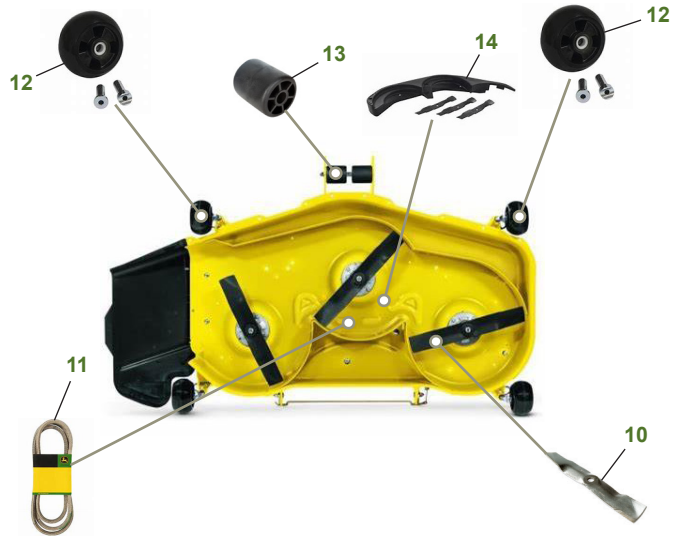

MAINTENANCE REMINDER SHEET

X748 with 48" Convertible Deck

Tractor S/N

Deck S/N

Key	Part No.	Description	Key	Part No.	Description
1	M806418	OIL FILTER	7	R136239	HEADLIGHT BULB
2	MIU804763	FUEL FILTER	8	RG60467	FAN BELT (S/N -030000)
3A	M113621	AIR FILTER - OUTER		M805441	FAN BELT (S/N 030000-)
3B	M123378	AIR FILTER - INNER	9	AM123508	FUEL CAP
4	UC24341	TRANSMISSION FILTER	10	UC22009	BLADE - STD
5	AM131841	KEY - PADDED		M127673	BLADE - MULCHING
6	TY25876B	WET CHARGED BATTERY, FOR CANADA AND USA	11	M163989	BELT
	MCYP25876	WET CHARGED BATTERY, NOT FOR CANADA AND USA	12	AM125172	KIT - GAGE WHEEL
			13	M113955	FRONT ROLLER
			14	BM20007	MulchControl™ KIT

Parts Needed in First 200 Hours of Operation

Qty	Part No	Item	Qty or Capacity	Change Interval In Hours
2	M806418	Oil Filter	1	50/200
8	TY26673	1 Gal John Deere Plus 50 II 15W-40 Engine Oil	3.2 L (3.4 qt)	50/200
2	UC24341	Transmission Filter	1	50/200
14 12 16	TY22000	1 Gal Low Viscosity Hy-Gard™ Transmission Oil	6.6 L (7 qt) (2WS) 5.6 L (6 qt) (4WS) 6.8 L (7.2 qt) (HFWD)	50/200
1	MIU804763	Fuel Filter	1	200
2	TY24416	John Deere Multi-Purpose HD Lithium Complex Grease		As Needed

Home Maintenance Kit

Unit	Kit Number
X748	LG260 (For USA and Canada) AUC17071 (Not for USA and Canada)

"As Needed" Parts

Qty	Part No	Item
1	AM130907	Mower Deck Leveling Gauge
1	TY26518	Grease Gun

CLICK PART NUMBER TO BUY