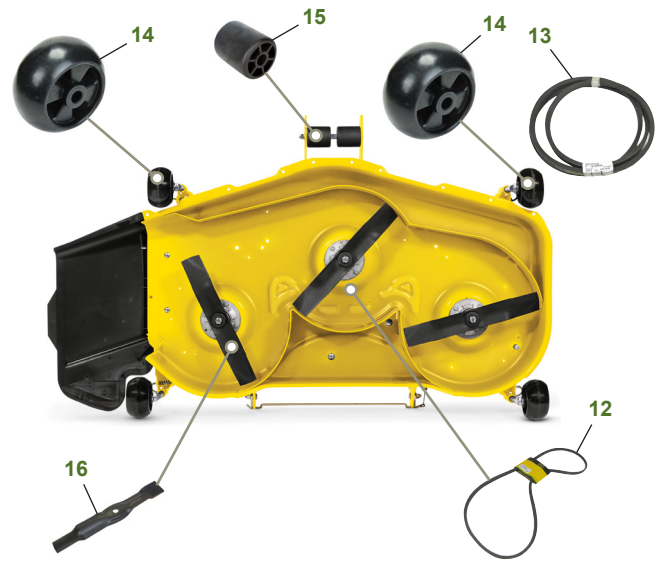

MAINTENANCE REMINDER SHEET

X520 with 54" X Deck

Tractor S/N

Deck S/N

Key	Part No.	Description	Key	Part No.	Description
1	AM107423	ENGINE OIL FILTER	8	M151276	BELT-TRACTION DRIVE
2	AM116304	FUEL FILTER - IN - LINE	9	M805853	SPARK PLUG
3A	MIU10905	AIR FILTER PRIMARY	10	AD2062R	HEADLIGHT BULB
3B	MIU10906	AIR FILTER SECONDARY	11	AM137724	FUEL CAP
4	MIU800365	TRANSMISSION FILTER	12	M154897	BELT-MOWER-PRIMARY
5	GY20680	KEY	13	M154960	BELT-MOWER-SECONDARY
6	AM133596	IGNITION SWITCH (S/N -020000)	14	M111489	GAGE WHEEL
	AM133597	IGNITION SWITCH (S/N 020001-)	15	M113955	FRONT ROLLER
7	TY25876B	WET CHARGED BATTERY FOR CANADA AND USA	16	UC22010	BLADE-SIDE DISCHARGE 54"
	MCYP25876	WET CHARGED BATTERY NOT FOR CANADA AND USA		M145516	BLADE-MULCHING 54"
				M152726	BLADE-HIGH LIFT 54"
				BM20827	MulchControl™ KIT

Parts Needed in First 250 Hours of Operation

Qty	Part No	Item	Qty or Capacity	Change Interval In Hours
9	TY22029	Engine Oil Turf-Gard™ 10W30	2.1 L (2.2 qt)	8/100/200
3	AM107423	Engine Oil Filter	1	8/100/200
12	TY22035	John Deere Low Viscosity Hy-Gard™ Oil	5.3 L (5.6 qt)	50/200
2	MIU800365	Transmission Filter	1	50/200
2	MIU10905	Air Filter Primary	1	100/200
2	MIU10906	Air Filter Secondary	1	100/200
2	AM116304	Fuel Filter-In-Line	1	100/200
4	M805853	Spark Plug	2	100/200
2	TY24416	John Deere Multi-Purpose HD Lithium Complex Grease		As Needed

"As Needed" Parts

Qty	Part No	Item
1	AM130907	Mower Deck Leveling Gauge
1	TY26518	Grease Gun

Home Maintenance Kit

Unit	Kit Number
X520	LG257 (For Canada and USA) AUC17072 (Not for Canada and USA)

CLICK PART NUMBER TO BUY