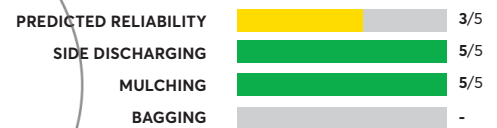

Husqvarna TS 354XD

✔ CR Recommended

OVERALL SCORE

75

Troy-Bilt Super Bronco XP 46 Fab

✔ CR Recommended

OVERALL SCORE

73

Husqvarna TS 148X

✔ CR Recommended

OVERALL SCORE

71

Snapper 2691556

✔ CR Recommended

OVERALL SCORE

66