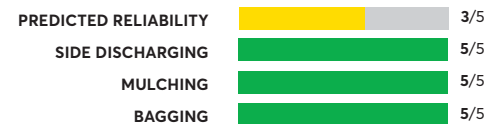

OVERALL SCORE

81

Cub Cadet XT2 SLX50

✓ CR Recommended

OVERALL SCORE

79

17 Rated Models

(as of August 2023)

Cub Cadet XT1 LT46

✔ CR Recommended

OVERALL SCORE

76

Cub Cadet XT1 LT 50

✔ CR Recommended

OVERALL SCORE

75