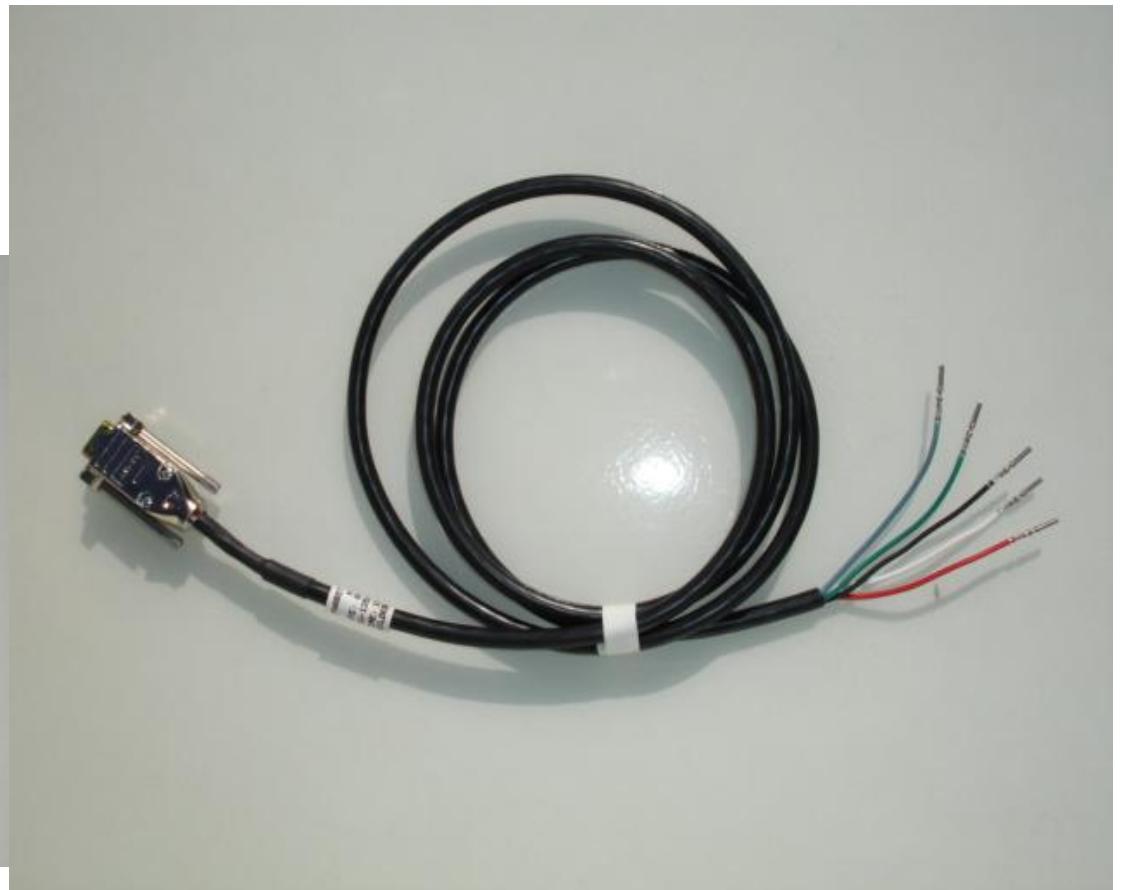

GS2 Harness Guide

PF90363 Field Doc Connect Kit for 2100/2600

Works with Harness's
PF80793 & PF80773

Example: PF80793 with
PF90363 installed

PF90363 Harness