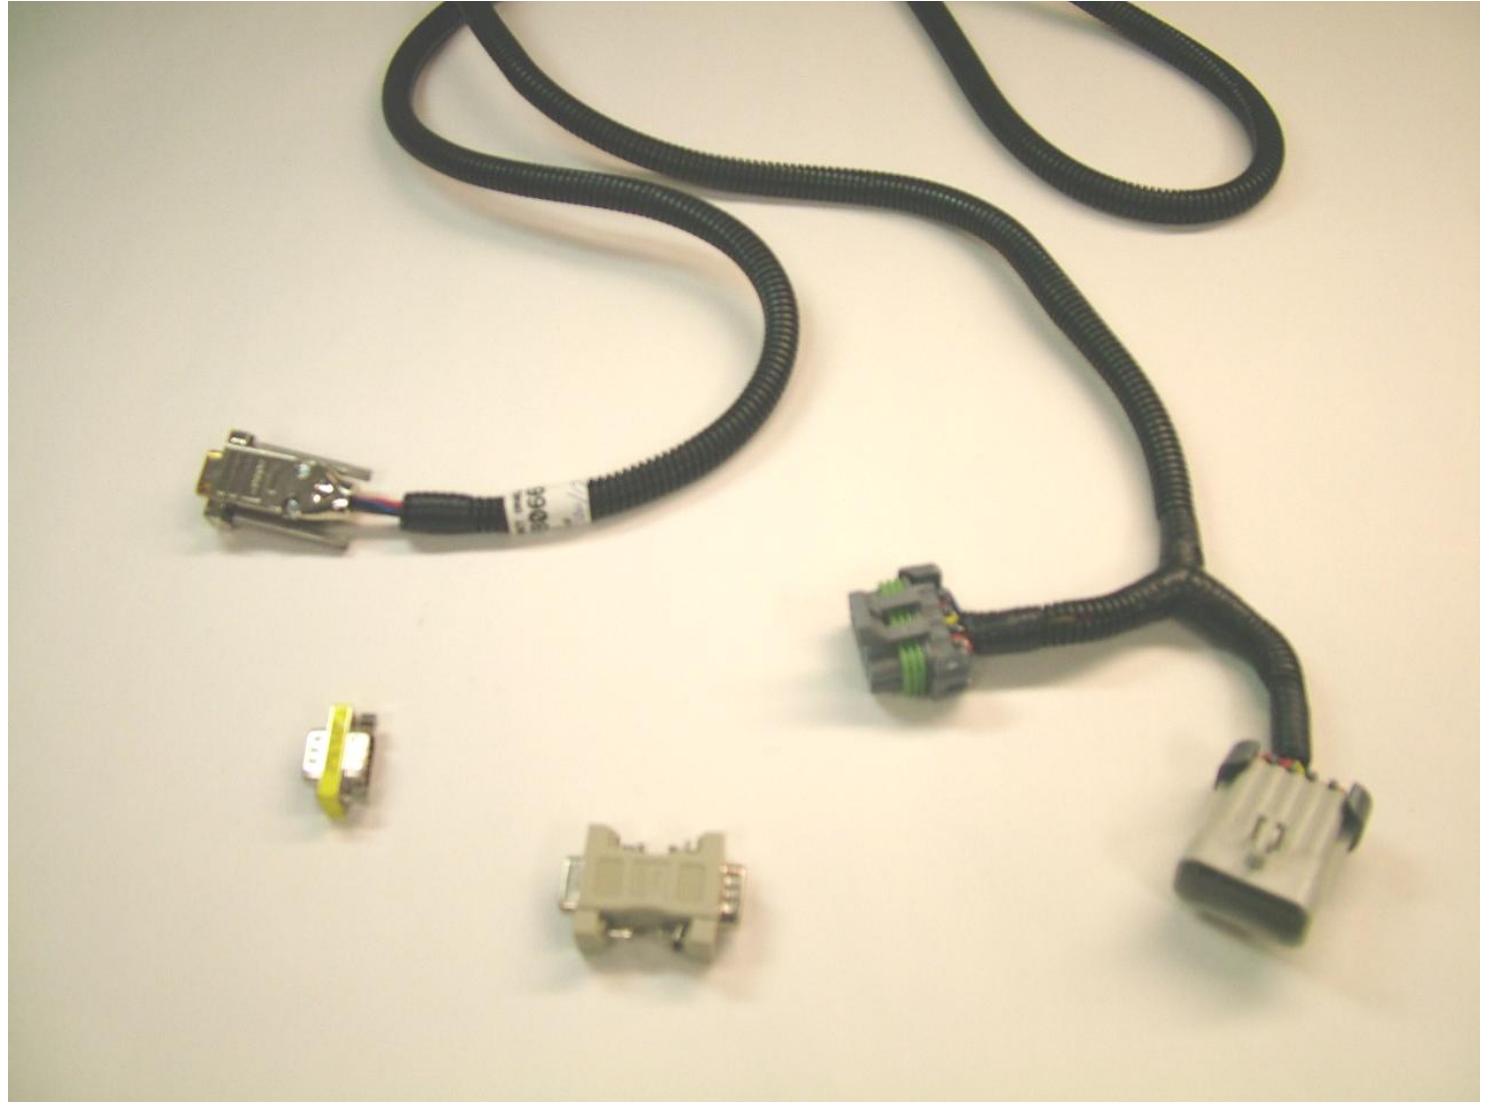

PF80722

**Starfire
Receiver
'Jumper'
harness for
new cab roof
connection -**

**All 2006 MY
Combines, 8030's,
7030's, 6030's &
9020's**

**2007 Cotton
Pickers & Sprayers**

JOHN DEERE

AG MANAGEMENT SOLUTIONS

GS2 Harness Guide

PF80754

**Starfire
iTC radar
& RS232
harness**

**(Part of
PF90350
Kit)**

GS2 Harness Guide

PF90363 Field Doc Connect Kit for 2100/2600

Works with Harness's
PF80793 & PF80773

Example: PF80793 with
PF90363 installed

PF90363 Harness

GS2 Harness Guide

PF90277

**Field Doc
Connect
KIT for
Original
Greenstar
System**

JOHN DEERE

AG MANAGEMENT SOLUTIONS

GS2 Harness Guide

PF80827

PF80722 iTC
'Jumper' is
included as
well as
PF80818

GS2 Harness Guide

PF90420 KIT

**New Harness
PF80802
which
replaces
RE158190**

**PF80722 iTC
'Jumper' is
included as
well as
PF80818**

GS2 Harness Guide

PF90430 – New Dual Display Bracket used to mount a GS2 and GSD4 display to PF90385