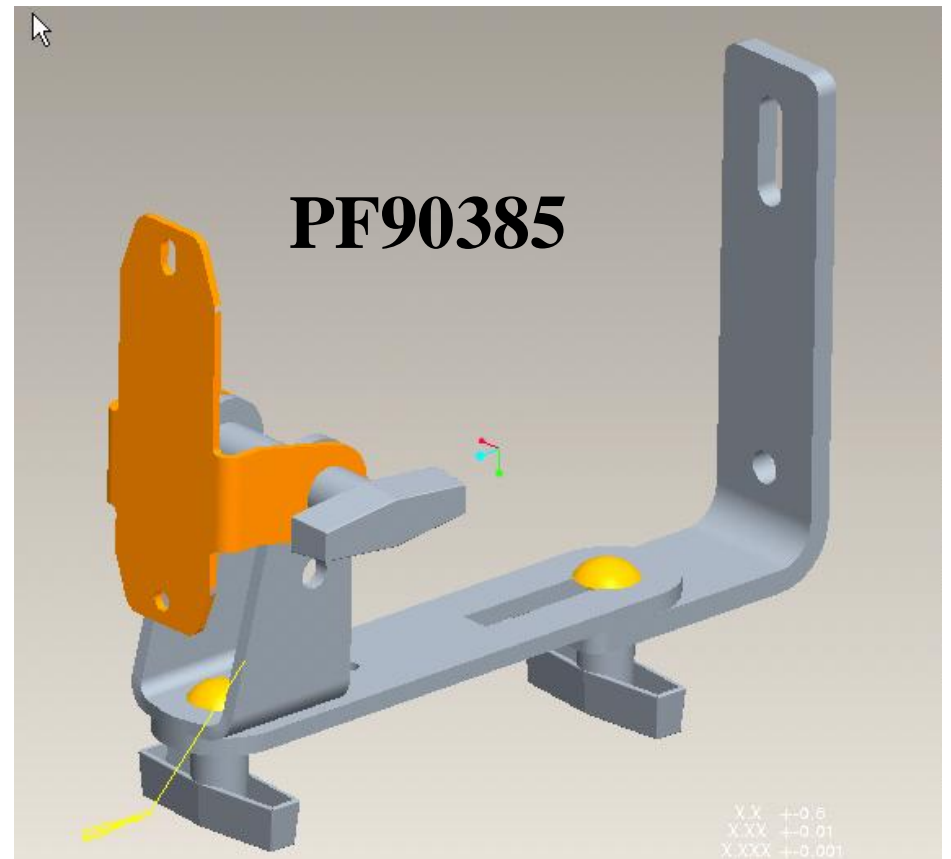

PF80722 iTC
'Jumper' is
included as
well as
PF80818

GS2 Harness Guide

PF90420 KIT

**New Harness
PF80802
which
replaces
RE158190**

**PF80722 iTC
'Jumper' is
included as
well as
PF80818**

GS2 Harness Guide

PF90430 – New Dual Display Bracket used to mount a GS2 and GSD4 display to PF90385

**PF90385
New, heavier display bracket
Corner post bolts – 19M7784**

GS2 Harness Guide

PUBLICATIONS

English Quick Reference Guides

PF12296 – System Setup

PF12297 – Guidance

Dealer Demo Setup

Utilize current Gator Harness/Demo kit harness with a PF80773 and an iTC Starfire Receiver