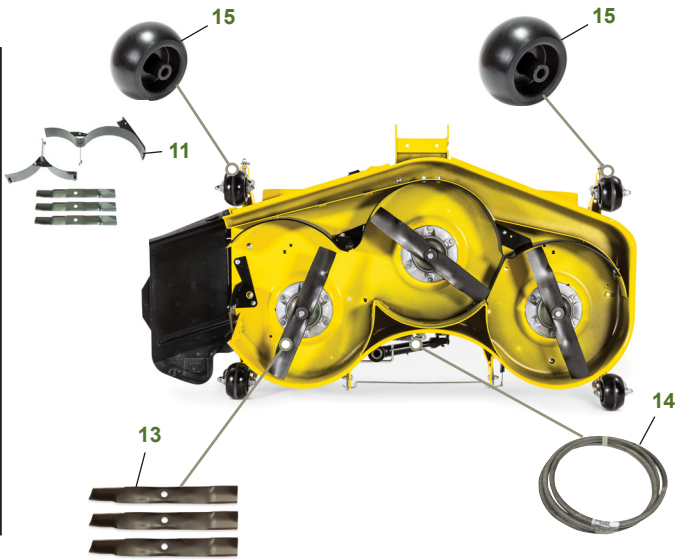

MAINTENANCE REMINDER SHEET

X758 with 60" High Capacity Deck

Tractor S/N

Deck S/N

Key	Part No.	Description	Key	Part No.	Description
1	AM123508	FUEL CAP (S/N -020000)	11	BM23978	MULCH KIT
	AM144789	FUEL CAP (S/N 020001-)			HIGH CAPACITY DECK (S/N -030000)
2	CY20680	KEY		BM25258	KIT MulchControl™ KIT (S/N 030001-)
3	AM133596	IGNITION SWITCH	12	MIU800108	FAN BELT (S/N -040000)
4	M806418	ENGINE OIL FILTER		MIU800639	FAN BELT (S/N 040001-)
5	M113621	ENGINE AIR FILTER-PRIMARY	13	M163983	BLADE - STANDARD 60"
6	M123378	ENGINE AIR FILTER-SECONDARY		M168223	BLADE - MULCHING 60"
7	MIU804763	FUEL FILTER	14	M163993	BELT
8	AM118013	HEADLIGHT BULB	15	TCU18744	GAGE WHEEL (S/N -050000)
9	UC24341	TRANSAXLE FILTER		AM148120	GAGE WHEEL (S/N 050001-)
10	TY25876B	WET CHARGED BATTERY (FOR CANADA AND USA)			
	MCYP25876	WET CHARGED BATTERY (NOT FOR CANADA AND USA)			

Parts Needed in First 200 Hours of Operation

Qty	Part No	Item	Qty or Capacity	Change Interval In Hours
3	TY26674	John Deere PLUS-50™ II 15W-40 Oil	2.9 L (3.1 qt)	200
1	M806418	Engine Oil Filter	1	200
16	TY22035	Low Viscosity Hy-Gard™ Two-Wheel Steer Transaxle (with filter)	7.7 L (8.1 qt)	50/200
12		Low Viscosity Hy-Gard™ Four-Wheel Steer Transaxle (with filter)	5.7 L (6.0 qt)	
2	UC24341	Transaxle Filter	1	50/200
1	MIU804763	Fuel Filter	1	200
1	M113621	Engine Air Filter-Primary	1	200
1	M123378	Engine Air Filter-Secondary	1	200
1	TY24416	John Deere Multi-Purpose HD Lithium Complex Grease.(14 oz)		As Needed

"As Needed" Parts

Qty	Part No	Item
1	AM136872	Mower Deck Leveling Gauge
1	TY26288	Grease Gun

Home Maintenance Kit

Unit	Kit Number
X758	LG260 (For Canada and USA) AUC17071 (Not For Canada and USA)

CLICK PART NUMBER TO BUY