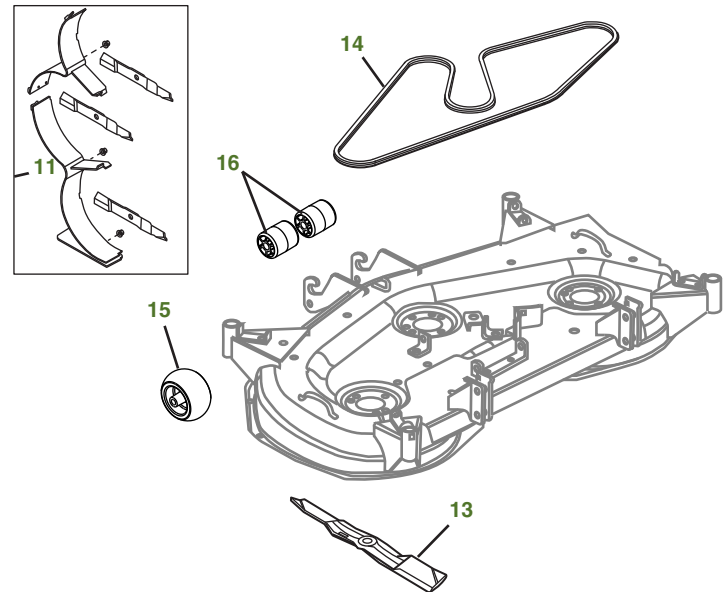

MAINTENANCE REMINDER SHEET

X754 with 48" Deck

Tractor S/N

Deck S/N

Key	Part No.	Description	Key	Part No.	Description
1	AM123508	FUEL CAP (S/N -020000)	11	BM20007	MULCH KIT - 48-in. Edge Deck (S/N -040000)
	AM144789	FUEL CAP (S/N 020001-)		BM24993	MulchControl™ KIT -48-in. Accel Deep™ Deck (S/N 040001-)
2	GY20680	KEY	12	MIU800108	FAN BELT (S/N -040000)
3	AM133596	IGNITION SWITCH		MIU800639	FAN BELT (S/N 040001-)
4	M806418	ENGINE OIL FILTER	13	M145476	BLADE-STANDARD 48-IN. EDGE AND ACCEL DEEP DECK
5	M113621	ENGINE AIR FILTER-PRIMARY		M127673	BLADE-MULCH 48-IN. EDGE AND ACCEL DEEP DECK
6	M123378	ENGINE AIR FILTER-SECONDARY	14	M163989	BELT - 48-IN. EDGE DECK (S/N -040000)
7	M801101	FUEL FILTER		M172662	BELT - 48-IN ACCEL DEEP DECK (S/N 040001-)
8	AM118013	HEADLIGHT BULB	15	AM125172	GAGE WHEEL 48-IN. EDGE AND ACCEL DEEP DECK
9	AM131054	TRANSAXLE FILTER	16	M113955	FRONT ROLLER 48-IN. EDGE AND ACCEL DEEP DECK
10	TY25876	BATTERY - DRY CHARGED			

"As Needed" Parts

Qty	Part No	Item
1	AM136872	Mower Deck Leveling Gauge
1	TY26288	Grease Gun

Home Maintenance Kit

Unit	Kit Number
X754	LG260

CLICK PART NUMBER TO BUY