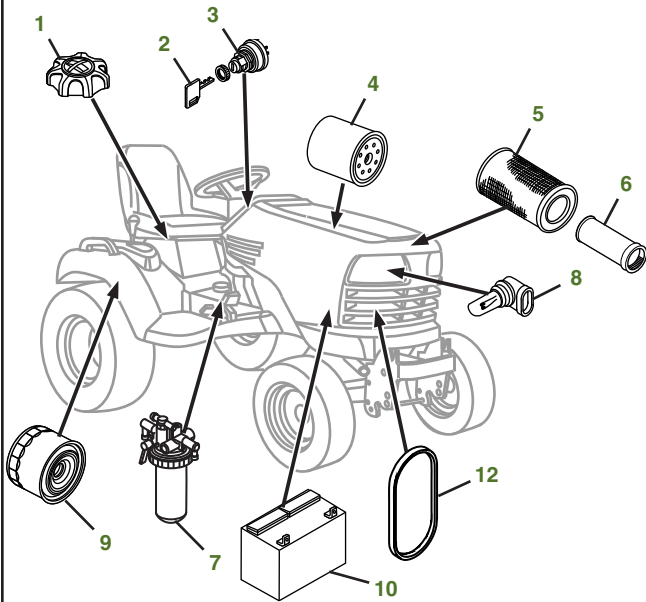

MAINTENANCE REMINDER SHEET

X754 with 48" Deck

Tractor S/N

Deck S/N

Key	Part No.	Description	Key	Part No.	Description
1	AM123508	FUEL CAP (S/N -020000)	11	BM20007	MULCH KIT - 48-in. Edge Deck (S/N -040000)
	AM144789	FUEL CAP (S/N 020001-)		BM24993	MulchControl™ KIT -48-in. Accel Deep™ Deck (S/N 040001-)
2	GY20680	KEY	12	MIU800108	FAN BELT (S/N -040000)
3	AM133596	IGNITION SWITCH		MIU800639	FAN BELT (S/N 040001-)
4	M806418	ENGINE OIL FILTER	13	M145476	BLADE-STANDARD 48-IN. EDGE AND ACCEL DEEP DECK
5	M113621	ENGINE AIR FILTER-PRIMARY		M127673	BLADE-MULCH 48-IN. EDGE AND ACCEL DEEP DECK
6	M123378	ENGINE AIR FILTER-SECONDARY	14	M163989	BELT - 48-IN. EDGE DECK (S/N -040000)
7	M801101	FUEL FILTER		M172662	BELT - 48-IN ACCEL DEEP DECK (S/N 040001-)
8	AM118013	HEADLIGHT BULB	15	AM125172	GAGE WHEEL 48-IN. EDGE AND ACCEL DEEP DECK
9	AM131054	TRANSAXLE FILTER	16	M113955	FRONT ROLLER 48-IN. EDGE AND ACCEL DEEP DECK
10	TY25876	BATTERY - DRY CHARGED			

Parts Needed in First 200 Hours of Operation

Qty	Part No	Item	Qty or Capacity	Change Interval In Hours
7	TY26674	John Deere PLUS-50™ II 15W-40 Oil	3.2 L (3.4 qt)	50/200
2	M806418	Engine Oil Filter	1	50/200
12	TY22035	Low Viscosity Hy-Gard™	5.6 L (6 qt)	50/200
2	AM131054	Transaxle Filter	1	50/200
1	M801101	Fuel Filter	1	200
1	M113621	Engine Air Filter-Primary	1	200
1	M123378	Engine Air Filter-Secondary	1	200
1	TY24416	John Deere Multi-Purpose HD Lithium Complex Grease		As Needed

"As Needed" Parts

Qty	Part No	Item
1	AM136872	Mower Deck Leveling Gauge
1	TY26288	Grease Gun

Home Maintenance Kit

Unit	Kit Number
X754	LG260

CLICK PART NUMBER TO BUY