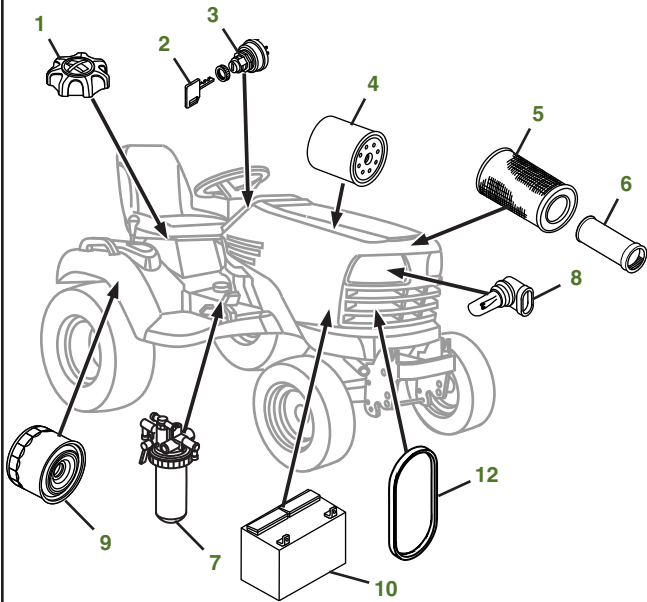

MAINTENANCE REMINDER SHEET

X750 with 60" High Capacity Deck

Tractor S/N

Deck S/N

Key	Part No.	Description	Key	Part No.	Description
1	AM123508	FUEL CAP (S/N -020000)	10	TY25876	BATTERY - DRY CHARGED
	AM144789	FUEL CAP (S/N 020001-)	11	BM23978	MULCH KIT - 60C DECK (S/N -030000)
2	CY20680	KEY		BM25258	KIT - MULCHCONTROL™ (S/N 030001-)
3	AM133596	IGNITION SWITCH	12	MIU800108	FAN BELT (S/N -040000)
4	M806418	ENGINE OIL FILTER		MIU800639	FAN BELT (S/N 040001-)
5	M113621	ENGINE AIR FILTER-PRIMARY	13	M163983	BLADE - STANDARD 60"
6	M123378	ENGINE AIR FILTER-SECONDARY		M168223	BLADE - MULCHING 60"
7	M801101	FUEL FILTER	14	M163993	BELT (S/N -070000)
8	AM118013	HEADLIGHT BULB		M178695	BELT (S/N 070001-)
9	AM131054	TRANSAXLE FILTER	15	TCU18744	GAGE WHEEL (S/N -050000)
				AM148120	GAGE WHEEL (S/N 050001-)

Parts Needed in First 200 Hours of Operation

Qty	Part No	Item	Qty or Capacity	Change Interval In Hours
7	TY26674	John Deere PLUS-50™ II 15W-40 Oil	3.2 L (3.4 qt)	50/200
2	M806418	Engine Oil Filter	1	50/200
14	TY22035	Low Viscosity Hy-Gard™	6.6 L (7 qt)	50/200
2	AM131054	Transaxle Filter	1	50/200
1	M801101	Fuel Filter	1	200
1	M113621	Engine Air Filter-Primary	1	200
1	M123378	Engine Air Filter-Secondary	1	200
1	TY24416	John Deere Multi-Purpose HD Lithium Complex Grease.(14 oz)		As Needed

"As Needed" Parts

Qty	Part No	Item
1	AM136872	Mower Deck Leveling Gauge
1	TY26288	Grease Gun

Home Maintenance Kit

Unit	Kit Number
X750	LG260

CLICK PART NUMBER TO BUY