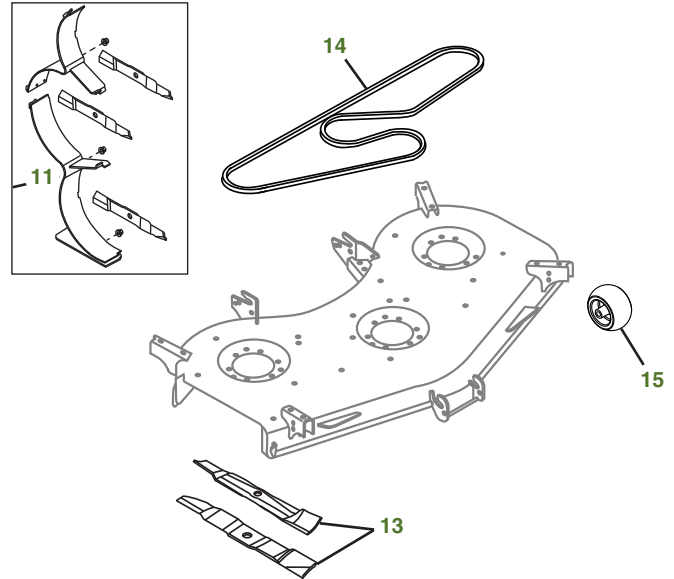

MAINTENANCE REMINDER SHEET

X750 with 60" High Capacity Deck

Tractor S/N

Deck S/N

Key	Part No.	Description	Key	Part No.	Description
1	AM123508	FUEL CAP (S/N -020000)	10	TY25876	BATTERY - DRY CHARGED
	AM144789	FUEL CAP (S/N 020001-)	11	BM23978	MULCH KIT - 60C DECK (S/N -030000)
2	CY20680	KEY		BM25258	KIT - MULCHCONTROL™ (S/N 030001-)
3	AM133596	IGNITION SWITCH	12	MIU800108	FAN BELT (S/N -040000)
4	M806418	ENGINE OIL FILTER		MIU800639	FAN BELT (S/N 040001-)
5	M113621	ENGINE AIR FILTER-PRIMARY	13	M163983	BLADE - STANDARD 60"
6	M123378	ENGINE AIR FILTER-SECONDARY		M168223	BLADE - MULCHING 60"
7	M801101	FUEL FILTER	14	M163993	BELT (S/N -070000)
8	AM118013	HEADLIGHT BULB		M178695	BELT (S/N 070001-)
9	AM131054	TRANSAXLE FILTER	15	TCU18744	GAGE WHEEL (S/N -050000)
				AM148120	GAGE WHEEL (S/N 050001-)

"As Needed" Parts

Qty	Part No	Item
1	AM136872	Mower Deck Leveling Gauge
1	TY26288	Grease Gun

Home Maintenance Kit

Unit	Kit Number
X750	LG260

CLICK PART NUMBER TO BUY