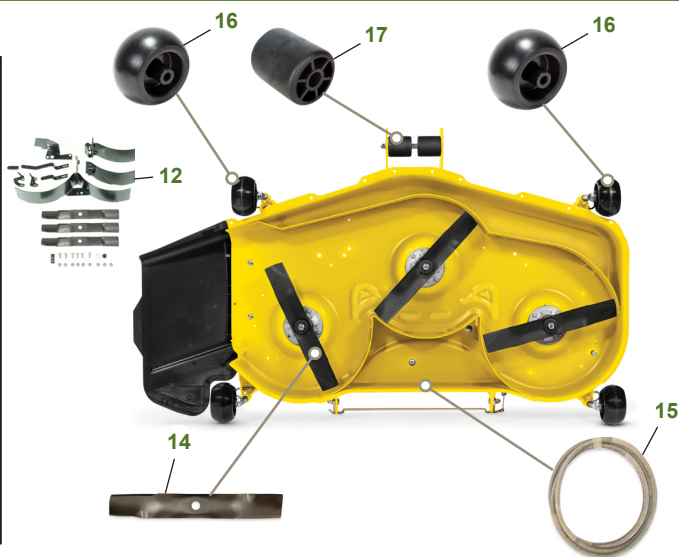

MAINTENANCE REMINDER SHEET

X734 with 54" High Capacity Deck

Tractor S/N

Deck S/N

Key	Part No.	Description	Key	Part No.	Description
1	AM141406	FUEL CAP	12	BM23977	MULCH KIT EDGE DECK 54" (S/N -030000)
2	GY20680	KEY		BM26300	MulchControl™ KIT (S/N 030001-)
3	AM133596	IGNITION SWITCH	13	M97340	FAN BELT USE WITH MIA1 2821 OR MIA12563 OR MIA1 2669 OR MIA1 2550 OR AUC11408
4	AM107423	ENGINE OIL FILTER		M147344	FAN BELT USE WITH MIA1 2032
5	M138938	SPARK PLUG	14	M164016	BLADE - STANDARD 54"
6	M148207	ENGINE AIR FILTER-FOAM		M135334	BLADE - MULCHING 54"
7	M152049	ENGINE AIR FILTER-PAPER	15	M165156	BELT
8	AM117584	FUEL FILTER	16	TCU18744	GAGE WHEEL (S/N -050000)
9	AM118013	HEADLIGHT BULB		AM148120	GAGE WHEEL KIT (S.N 050001-)
10	UC24341	TRANSAXLE FILTER	17	M113955	FRONT ROLLER
11	TY25221B	BATTERY - WET CHARGED			

Parts Needed in First 200 Hours of Operation

Qty	Part No	Item	Qty or Capacity	Change Interval In Hours
6	TY22029	Engine Oil Turf-Gard™ 10W-30	1.8 L (1.9 qt)	50/100/200
3	AM107423	Engine Oil Filter	1	50/100/200
16	TY22035	Low Viscosity Hy-Gard™ Two-Wheel Steer Transaxle (with filter)	7.7 L (8.1 qt)	50/200
12		Low Viscosity Hy-Gard™ Four-Wheel Steer Transaxle (with filter)	5.7 L (6.0 qt)	
2	UC24341	Transaxle Filter	1	50/200
1	AM117584	Fuel Filter	1	200
2	M138938	Spark Plug	2	200
1	M148207	Engine Air Filter-Foam	1	200
1	M152049	Engine Air Filter-Paper	1	200
1	TY24416	John Deere Multi-Purpose HD Lithium Complex Grease		As Needed

"As Needed" Parts

Qty	Part No	Item
1	AM136872	Mower Deck Leveling Gauge
1	TY26288	Grease Gun

Home Maintenance Kit

Unit	Kit Number
X734	LG244

CLICK PART NUMBER TO BUY