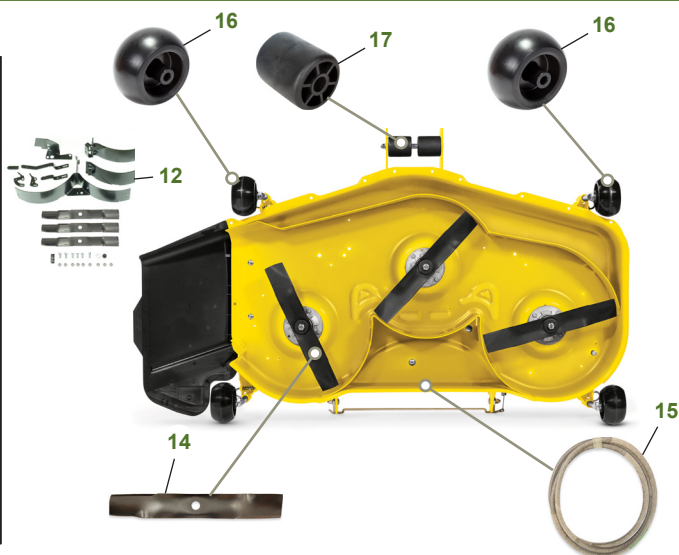

MAINTENANCE REMINDER SHEET

X730 with 54" High Capacity Deck

Tractor S/N

Deck S/N

Key	Part No.	Description	Key	Part No.	Description
1	AM141406	FUEL CAP	12	BM23977	MULCH KIT - 54 HC DECK (S/N -030000)
2	GY20680	KEY		BM26300	MulchControl™ KIT (S/N 030001-)
3	AM133596	IGNITION SWITCH	13	M97340	FAN BELT USE WITH MIA1 2821 OR MIA12563 OR MIA1 2669 OR MIA1 2550 OR AUC11408
4	AM107423	ENGINE OIL FILTER		M147344	FAN BELT USE WITH MIA1 2032
5	M138938	SPARK PLUG	14	M164016	BLADE - STANDARD 54"
6	M148207	ENGINE AIR FILTER-FOAM		M135334	BLADE - MULCHING 54"
7	M152049	ENGINE AIR FILTER-PAPER	15	M165156	BELT
8	AM117584	FUEL FILTER	16	TCU18744	GAGE WHEEL (S/N -050000)
9	AM118013	HEADLIGHT BULB		AM148120	GAGE WHEEL KIT (S.N 050001-)
10	UC24341	TRANSAXLE FILTER	17	M113955	FRONT ROLLER
11	TY25221B	BATTERY - WET CHARGED			

Parts Needed in First 200 Hours of Operation

Qty	Part No	Item	Qty or Capacity	Change Interval In Hours
6	TY22029	Engine Oil Turf-Gard™ 10W-30	1.8 L (1.9 qt)	50/100/200
3	AM107423	Engine Oil Filter	1	50/100/200
16	TY22035	Low Viscosity Hy-Gard™ Two-Wheel Steer Transaxle (with filter)	7.7 L (8.1 qt)	50/200
12		Low Viscosity Hy-Gard™ Four-Wheel Steer Transaxle (with filter)	5.7 L (6.0 qt)	
2	UC24341	Transaxle Filter	1	50/200
1	AM117584	Fuel Filter	1	200
2	M138938	Spark Plug	2	200
1	M148207	Engine Air Filter-Foam	1	200
1	M152049	Engine Air Filter-Paper	1	200
1	TY24416	John Deere Multi-Purpose HD Lithium Complex Grease		As Needed

"As Needed" Parts

Qty	Part No	Item
1	AM136872	Mower Deck Leveling Gauge
1	TY26288	Grease Gun

Home Maintenance Kit

Unit	Kit Number
X730	LG244

CLICK PART NUMBER TO BUY