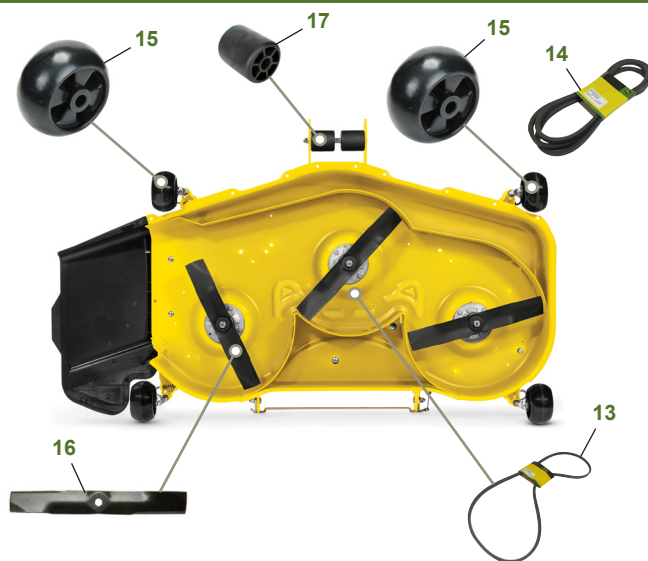

MAINTENANCE REMINDER SHEET

X590 with 48" Deck

Tractor S/N

Deck S/N

Key	Part No.	Description	Key	Part No.	Description
1	AM125424	ENGINE OIL FILTER	13	M154897	BELT-MOWER-PRIMARY DRIVE (S/N -110000)(EDGE DECK 48")
2	AM116304	FUEL FILTER-IN-LINE		M169485	BELT-MOWER-PRIMARY DRIVE (S/N 110001-)(Accel Deep™ Deck 48")
3	MIU12555	AIR FILTER	14	M154960	BELT-MOWER-SECONDARY (S/N -110000)
4	MIU12554	PRECLEANER		M169486	BELT-MOWER-SECONDARY (S/N 110001-)
5	GY20680	KEY	15	M111489	GAGE WHEEL
6	AM133597	IGNITION SWITCH	16	UC22009	BLADE-STANDARD
7	TY25876B	BATTERY		M127673	BLADE-MULCH EDGE DECK 48" AND Accel Deep™ Deck 48"
8	M151276	BELT-TRACTION DRIVE (S/N -110000)		BM20007	KIT-MULCH (EDGE DECK 48")
	M174585	BELT-TRACTION DRIVE (S/N 110001-)		BUC10705	MulchControl™ KIT (Accel Deep™ Deck 48")
9	M805853	SPARK PLUG	17	M113955	FRONT ROLLER
10	AD2062R	HEADLIGHT BULB			
11	AM141406	FUEL CAP			
12	MIA881446	TRANSAXLE OIL FILTER			

Parts Needed in First 250 Hours of Operation

Qty	Part No	Item	Qty or Capacity	Change Interval In Hours
6	TY22029	Engine Oil Turf-Gard™ 10W30	2.1 L (2.2 qt)	100/200
2	AM125424	Engine Oil Filter	1	100/200
2	MIU12555	Air Filter	1	100/200
2	MIU12554	Precleaner	1	100/200
2	AM116304	Fuel Filter	1	100/200
2	MIA881446	Transaxle Oil Filter	1	50/200
12	TY22035	JD Low Viscosity Hy-Gard™	5.3 L (5.6 qt)	50/200
4	M805853	Spark Plug	2	100/200
1	TY24416	JD Multi Purpose HD Lithium Complex Grease		As Needed

"As Needed" Parts

Qty	Part No	Item
1	AM130907	Mower Deck Leveling Gauge
1	TY26518	Grease Gun

Home Maintenance Kit

Unit	Kit Number
X590	LG265 (For Canada and USA) AUC17070 (Not For Canada and USA)

CLICK PART NUMBER TO BUY