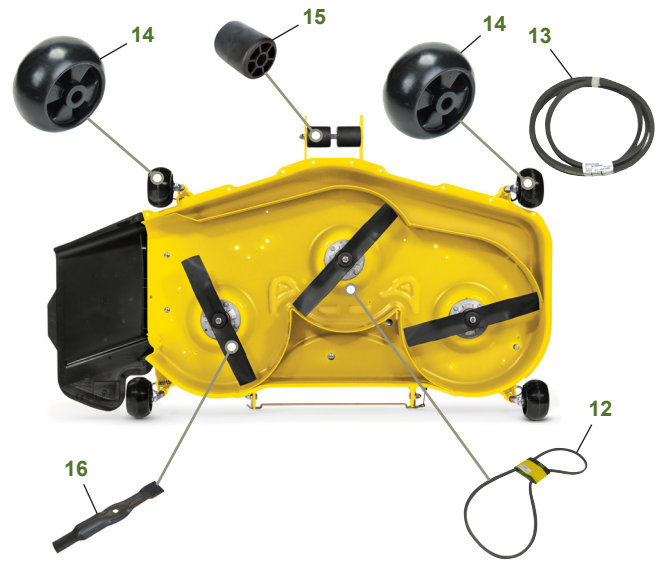

MAINTENANCE REMINDER SHEET

X540 with 54" X Deck

Tractor S/N

Deck S/N

Key	Part No.	Description	Key	Part No.	Description
1	AM107423	ENGINE OIL FILTER	8	M151276	BELT-TRACTION DRIVE
2	AM116304	FUEL FILTER - IN - LINE	9	M805853	SPARK PLUG
3A	MIU10905	AIR FILTER PRIMARY	10	AD2062R	HEADLIGHT BULB
3B	MIU10906	AIR FILTER SECONDARY	11	AM137724	FUEL CAP (S/N -060000)
4	MIA881446	TRANSMISSION FILTER		AM141406	FUEL CAP (S/N 060001-)
5	GY20680	KEY	12	M154897	BELT-MOWER-PRIMARY
6	AM133596	IGNITION SWITCH (S/N -020000)	13	M154960	BELT-MOWER-SECONDARY
	AM133597	IGNITION SWITCH (S/N 020001-)	14	M111489	GAGE WHEEL
7	TY25876B	WET CHARGED BATTERY FOR CANADA AND USA	15	M113955	FRONT ROLLER
	MCYP25876	WET CHARGED BATTERY NOT FOR CANADA AND USA	16	UC22010	BLADE-SIDE DISCHARGE 54"
				M145516	BLADE-MULCHING 54"
				M152726	BLADE-HIGH LIFT 54"
				BM20827	MulchControl™ KIT

Parts Needed in First 250 Hours of Operation

Qty	Part No	Item	Qty or Capacity	Change Interval In Hours
	TY22029	Engine Oil Turf-Gard™ 10W30	2.1 L (2.2 qt)	8/100/200
3	AM107423	Engine Oil Filter	1	8/100/200
12	TY22035	John Deere Low Viscosity Hy-Gard™ Oil	5.3 L (5.6 qt)	50/200
2	MIA881446	Transmission Filter	1	50/200
2	MIU10905	Air Filter Primary	1	100/200
2	MIU10906	Air Filter Secondary	1	100/200
2	AM116304	Fuel Filter-In-Line	1	100/200
4	M805853	Spark Plug	2	100/200
2	TY24416	John Deere Multi-Purpose HD Lithium Complex Grease		As Needed

"As Needed" Parts

Qty	Part No	Item
1	AM130907	Mower Deck Leveling Gauge
1	TY26518	Grease Gun

Home Maintenance Kit

Unit	Kit Number
X540	LG257 (For Canada and USA) AUC17072 (Not for Canada and USA)

CLICK PART NUMBER TO BUY