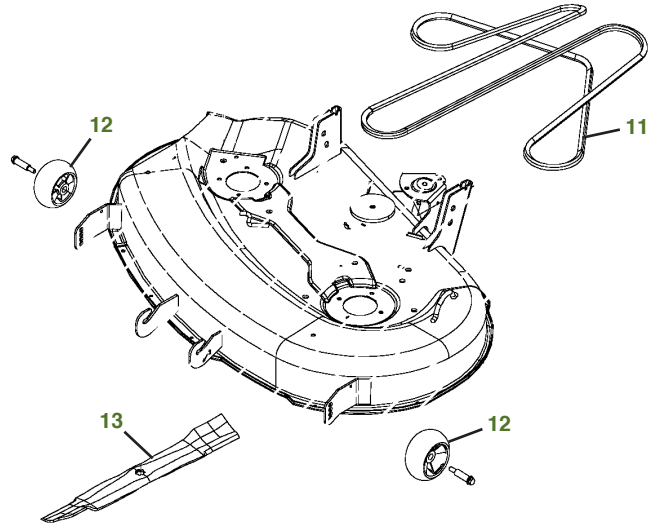

MAINTENANCE REMINDER SHEET

X500 with 42" Edge Deck

Tractor S/N

Deck S/N

Key	Part No.	Description	Key	Part No.	Description
1	AM107423	ENGINE OIL FILTER-ENG FH721V	7	M151276	BELT-TRAC DRIVE
	AM125424	ENGINE OIL FILTER-ENG FS730V	8	M805853	SPARK PLUG
2	AM116304	FUEL FILTER-IN-LINE	9	AD2062R	HEADLIGHT BULB
3A	M140295	AIR FILTER-FOAM-ENG FH721V	10	AM137724	FUEL CAP-ENG FH721V
	M150949	AIR FILTER-PAPER-ENG FH721V		AM141406	FUEL CAP-ENG FS730V
3B	MIU12554	AIR FILTER-FOAM-ENG FS730V	11	M154621	BELT-MOWER
	MIU12555	AIR FILTER-PAPER-ENG FS730V	12	M111489	GAGE WHEEL
4	CY20680	KEY	13	AM141032	KIT-SIDE DISCHARGE 42"
5	AM133596	IGNITION SWITCH (S/N -020000)		AM141034	KIT-BAGGING 42"
	AM133597	IGNITION SWITCH (S/N 020001-)		AM141033	KIT-MULCHING 42"
6	TY25876	BATTERY		BM21816	KIT-MULCHING ATTACHMENT 42"

Parts Needed in First 250 Hours of Operation

Qty	Part No	Item	Qty or Capacity	Change Interval In Hours
7	TY22029	1 qt Engine Oil Turf-Gard™ 10W30	2.2 qt	8/100/200
3	AM107423 or AM125424	Engine Oil Filter	1	8/100/200
2	M140295 or MIU12554	Air Filter-Foam	1	100/200
2	M150949 or MIU12555	Air Filter-Paper	1	100/200
2	AM116304	Fuel Filter-In-Line	1	100/200
4	M805853	Spark Plug	2	100/200
2	TY6341	JD Multi Purpose SD Polyurea Grease		As Needed

"As Needed" Parts

Qty	Part No	Item
1	AM130907	Mower Deck Leveling Gauge
1	TY26518	Grease Gun

Home Maintenance Kit

Unit	Kit Number
X500	LG249 (Eng FH721V) LG265 (Eng FS730V)

CLICK PART NUMBER TO BUY