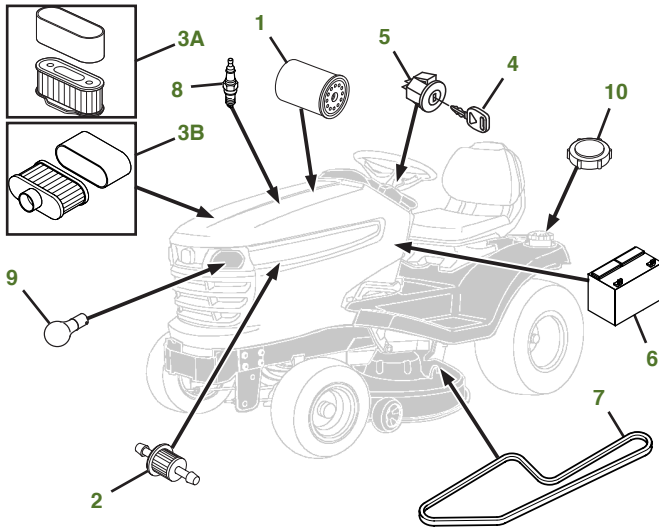

MAINTENANCE REMINDER SHEET

X500 with 42" Edge Deck

Tractor S/N

Deck S/N

Key	Part No.	Description	Key	Part No.	Description
1	AM107423	ENGINE OIL FILTER-ENG FH721V	7	M151276	BELT-TRAC DRIVE
	AM125424	ENGINE OIL FILTER-ENG FS730V	8	M805853	SPARK PLUG
2	AM116304	FUEL FILTER-IN-LINE	9	AD2062R	HEADLIGHT BULB
3A	M140295	AIR FILTER-FOAM-ENG FH721V	10	AM137724	FUEL CAP-ENG FH721V
	M150949	AIR FILTER-PAPER-ENG FH721V		AM141406	FUEL CAP-ENG FS730V
3B	MIU12554	AIR FILTER-FOAM-ENG FS730V	11	M154621	BELT-MOWER
	MIU12555	AIR FILTER-PAPER-ENG FS730V	12	M111489	GAGE WHEEL
4	CY20680	KEY	13	AM141032	KIT-SIDE DISCHARGE 42"
5	AM133596	IGNITION SWITCH (S/N -020000)		AM141034	KIT-BAGGING 42"
	AM133597	IGNITION SWITCH (S/N 020001-)		AM141033	KIT-MULCHING 42"
6	TY25876	BATTERY		BM21816	KIT-MULCHING ATTACHMENT 42"

Parts Needed in First 250 Hours of Operation

Qty	Part No	Item	Qty or Capacity	Change Interval In Hours
7	TY22029	1 qt Engine Oil Turf-Gard™ 10W30	2.2 qt	8/100/200
3	AM107423 or AM125424	Engine Oil Filter	1	8/100/200
2	M140295 or MIU12554	Air Filter-Foam	1	100/200
2	M150949 or MIU12555	Air Filter-Paper	1	100/200
2	AM116304	Fuel Filter-In-Line	1	100/200
4	M805853	Spark Plug	2	100/200
2	TY6341	JD Multi Purpose SD Polyurea Grease		As Needed

"As Needed" Parts

Qty	Part No	Item
1	AM130907	Mower Deck Leveling Gauge
1	TY26518	Grease Gun

Home Maintenance Kit

Unit	Kit Number
X500	LG249 (Eng FH721V) LG265 (Eng FS730V)

CLICK PART NUMBER TO BUY