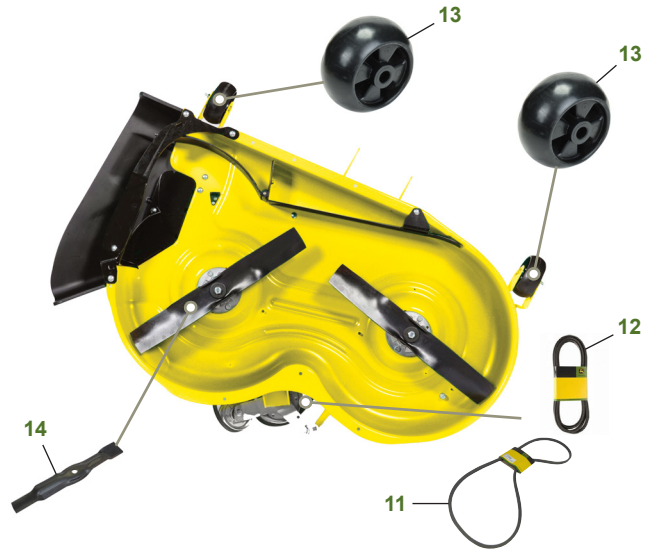

MAINTENANCE REMINDER SHEET

X320 with 42" Mulch Deck

Tractor S/N

Deck S/N

Key	Part No.	Description	Key	Part No.	Description
1	AM107423	ENGINE OIL FILTER-ENG FH661V	7	M151277	BELT-TRAC DRIVE (S/N -150000)
	AM125424	ENGINE OIL FILTER-ENG FS651V		M144044	BELT-TRAC DRIVE (S/N 150001-)
2	AM116304	FUEL FILTER-IN-LINE	8	M805853	SPARK PLUG
3A	M140295	AIR FILTER-FOAM-ENG FH661V	9	AD2062R	HEADLIGHT BULB
	MIU12554	AIR FILTER-FOAM-ENG FS651V	10	AM137724	FUEL CAP-ENG FH661V
3B	M150949	AIR FILTER-PAPER-ENG FH661V		AM141406	FUEL CAP-ENG FS651V
	MIU12555	AIR FILTER-PAPER-ENG FS651V	11	M154897	BELT - MOWER PRIMARY
4	CY20680	KEY	12	M138583	BELT - MOWER SECONDARY
5	AM133596	IGNITION SWITCH (S/N -040000)	13	M111489	GAGE WHEEL
	AM133597	IGNITION SWITCH (S/N 040001-)	14	AM140973	MOWER BLADE KIT 42"
6	TY25221B	WET CHARGED BATTERY FOR CANADA AND USA			
	MCYP340PF	WET CHARGED BATTERY NOT FOR CANADA AND USA			

Parts Needed in First 250 Hours of Operation

Qty	Part No	Item	Qty or Capacity	Change Interval In Hours
9	TY22029	Engine Oil Turf-Gard™ 10W30	2.1 L (2.2 qt)	8/100/200
3	AM107423 / AM125424	Engine Oil Filter	1	8/100/200
2	M140295 / MIU12554	Air Filter-Foam	1	100/200
2	M150949 / MIU12555	Air Filter-Paper	1	100/200
2	AM116304	Fuel Filter-In-Line	1	100/200
4	M805853	Spark Plug	2	100/200
2	TY24416	John Deere Multi-Purpose HD Lithium Complex Grease		As Needed

"As Needed" Parts

Qty	Part No	Item
1	AM130907	Mower Deck Leveling Gauge
1	TY26518	Grease Gun

Home Maintenance Kit

Unit	Kit Number
X320	LG249 (S/N -180000) LG265 ((S/N 180001-) For Canada and USA) AUC17070 ((S/N 180001-) Not for Canada and USA)