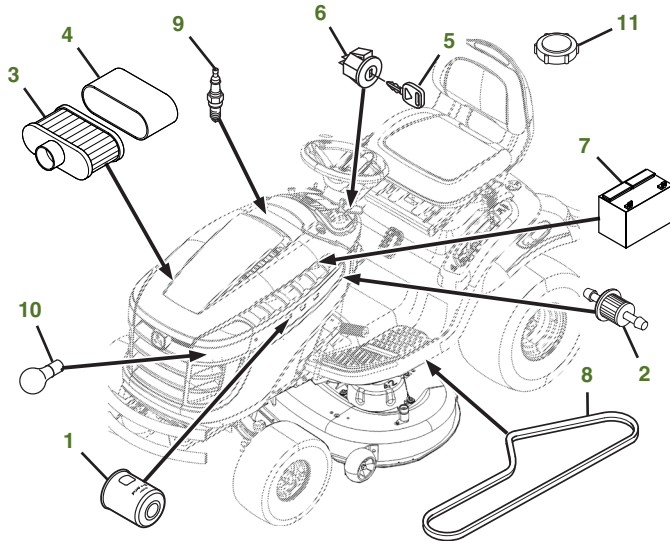

MAINTENANCE REMINDER SHEET

S240 with 48" Accel Deep™ Deck

Tractor S/N

Deck S/N

Key	Part No.	Description	Key	Part No.	Description
1	AM125424	ENGINE OIL FILTER	10	AD2062R	HEADLIGHT BULB
2	AM116304	FUEL FILTER-IN-LINE	11	GX23465	FUEL CAP (S/N -825000)
3	MIU12555	AIR FILTER		AUC12860	FUEL CAP (S/N 825001-)
4	MIU12554	PRECLEANER	12	UC10514	BELT-MOWER
5	GY20680	KEY	13	CX10168	GAGE WHEEL
6	GY20074	IGNITION SWITCH	14	M145476	BLADE-SIDE DISCHARGE 48"
7	TY25221	BATTERY		M127673	BLADE-MULCHING 48"
8	GX20006	BELT-TRACTION DRIVE		BM24993	MulchControl™ KIT
9	M805853	SPARK PLUG - 49 STATE			

Parts Needed in First 250 Hours of Operation

Qty	Part No	Item	Qty or Capacity	Change Interval In Hours
4	TY22029	Engine Oil Turf-Gard™ 10W30	1.7 L (1.8 qt)	100/200
2	AM125424	Engine Oil Filter	1	100/200
2	MIU12555	Air Filter	1	100/200
2	MIU12554	Precleaner	1	100/200
2	AM116304	Fuel Filter	1	100/200
4	M805853	Spark Plug	2	100/200
1	TY24416	JD Multi Purpose HD Lithium Complex Grease		As Needed

"As Needed" Parts

Qty	Part No	Item
1	AM130907	Mower Deck Leveling Gauge
1	TY26518	Grease Gun

Home Maintenance Kit

Unit	Kit Number
S240	LG265

CLICK PART NUMBER TO BUY