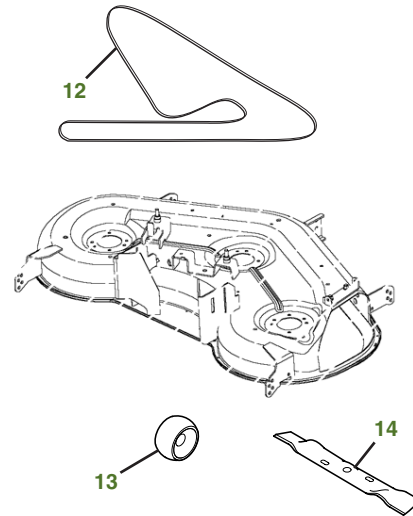

MAINTENANCE REMINDER SHEET

S240 with 48" Accel Deep™ Deck

Tractor S/N

Deck S/N

Key	Part No.	Description	Key	Part No.	Description
1	AM125424	ENGINE OIL FILTER	10	AD2062R	HEADLIGHT BULB
2	AM116304	FUEL FILTER-IN-LINE	11	GX23465	FUEL CAP (S/N -825000)
3	MIU12555	AIR FILTER		AUC12860	FUEL CAP (S/N 825001-)
4	MIU12554	PRECLEANER	12	UC10514	BELT-MOWER
5	GY20680	KEY	13	CX10168	GAGE WHEEL
6	GY20074	IGNITION SWITCH	14	M145476	BLADE-SIDE DISCHARGE 48"
7	TY25221	BATTERY		M127673	BLADE-MULCHING 48"
8	GX20006	BELT-TRACTION DRIVE		BM24993	MulchControl™ KIT
9	M805853	SPARK PLUG - 49 STATE			

"As Needed" Parts

Qty	Part No	Item
1	AM130907	Mower Deck Leveling Gauge
1	TY26518	Grease Gun

Home Maintenance Kit

Unit	Kit Number
S240	LG265

CLICK PART NUMBER TO BUY