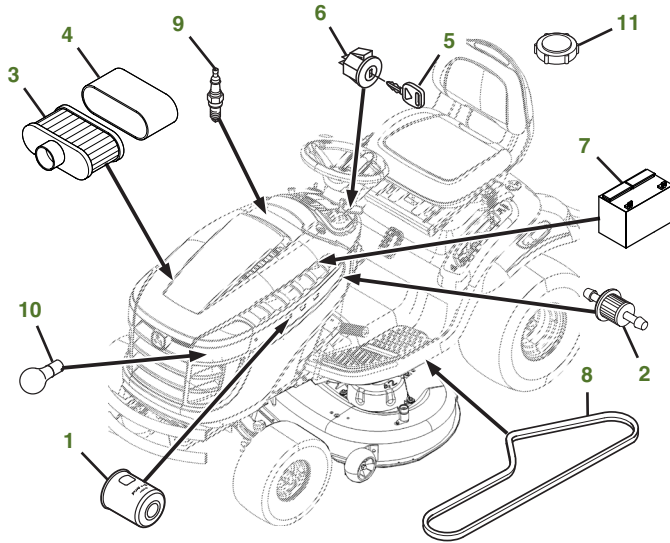

MAINTENANCE REMINDER SHEET

S240 with 42" Accel Deep™ Deck

Tractor S/N

Deck S/N

Key	Part No.	Description	Key	Part No.	Description
1	AM125424	ENGINE OIL FILTER	11	GX23465	FUEL CAP (S/N -825000)
2	AM116304	FUEL FILTER-IN-LINE		AUC12860	FUEL CAP (S/N 825001-)
3	MIU12555	AIR FILTER	12	GX25232	BELT-MOWER
4	MIU12554	PRECLEANER	13	M111489	GAGE WHEEL
5	GY20680	KEY	14	GX22151	3N1 BLADE 42"
6	GY20074	IGNITION SWITCH		AM141031	KIT-BLADE 42"
7	TY25221	BATTERY		AM141034	KIT-BAG BLADES 42"
8	GX20006	BELT-TRACTION DRIVE		AM141032	KIT-STANDARD BLADES 42"
9	M805853	SPARK PLUG - 49 STATE		AM141033	KIT-MULCH BLADES 42"
10	AD2062R	HEADLIGHT BULB		BM21816	KIT-MULCH
				GY00115	MULCH COVER

Parts Needed in First 250 Hours of Operation

Qty	Part No	Item	Qty or Capacity	Change Interval In Hours
4	TY22029	Engine Oil Turf-Gard™ 10W30	1.7 L (1.8 qt)	100/200
2	AM125424	Engine Oil Filter	1	100/200
2	MIU12555	Air Filter	1	100/200
2	MIU12554	Precleaner	1	100/200
2	AM116304	Fuel Filter	1	100/200
4	M805853	Spark Plug	2	100/200
1	TY24416	JD Multi Purpose HD Lithium Complex Grease		As Needed

"As Needed" Parts

Qty	Part No	Item
1	AM130907	Mower Deck Leveling Gauge
1	TY26518	Grease Gun

Home Maintenance Kit

Unit	Kit Number
S240	LG265

CLICK PART NUMBER TO BUY