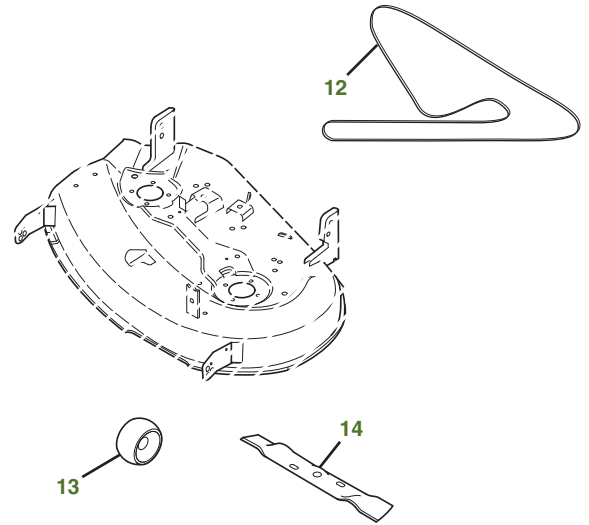

MAINTENANCE REMINDER SHEET

S240 with 42" Accel Deep™ Deck

Tractor S/N

Deck S/N

Key	Part No.	Description	Key	Part No.	Description
1	AM125424	ENGINE OIL FILTER	11	GX23465	FUEL CAP (S/N -825000)
2	AM116304	FUEL FILTER-IN-LINE		AUC12860	FUEL CAP (S/N 825001-)
3	MIU12555	AIR FILTER	12	GX25232	BELT-MOWER
4	MIU12554	PRECLEANER	13	M111489	GAGE WHEEL
5	GY20680	KEY	14	GX22151	3N1 BLADE 42"
6	GY20074	IGNITION SWITCH		AM141031	KIT-BLADE 42"
7	TY25221	BATTERY		AM141034	KIT-BAG BLADES 42"
8	GX20006	BELT-TRACTION DRIVE		AM141032	KIT-STANDARD BLADES 42"
9	M805853	SPARK PLUG - 49 STATE		AM141033	KIT-MULCH BLADES 42"
10	AD2062R	HEADLIGHT BULB		BM21816	KIT-MULCH
				GY00115	MULCH COVER

Parts Needed in First 250 Hours of Operation

Qty	Part No	Item	Qty or Capacity	Change Interval In Hours
4	TY22029	Engine Oil Turf-Gard™ 10W30	1.7 L (1.8 qt)	100/200
2	AM125424	Engine Oil Filter	1	100/200
2	MIU12555	Air Filter	1	100/200
2	MIU12554	Precleaner	1	100/200
2	AM116304	Fuel Filter	1	100/200
4	M805853	Spark Plug	2	100/200
1	TY24416	JD Multi Purpose HD Lithium Complex Grease		As Needed

"As Needed" Parts

Qty	Part No	Item
1	AM130907	Mower Deck Leveling Gauge
1	TY26518	Grease Gun

Home Maintenance Kit

Unit	Kit Number
S240	LG265

CLICK PART NUMBER TO BUY