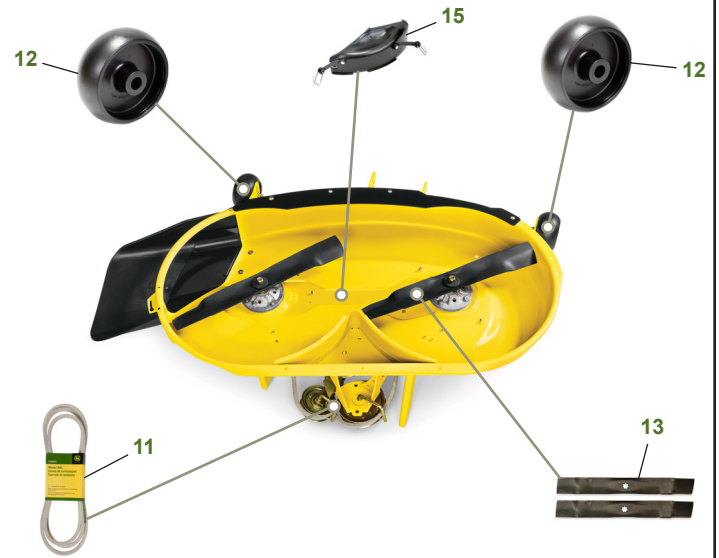

MAINTENANCE REMINDER SHEET

LA135 with 42" Deck

Tractor S/N

Deck S/N

Key	Part No.	Description	Key	Part No.	Description
1	AM125424	ENGINE OIL FILTER	10	GX22638	FUEL CAP, FOR CALIFORNIA
2	AM116304	FUEL FILTER-IN-LINE		GX22166	FUEL CAP
3A	MIU11286	AIR FILTER CARTRIDGE	11	GX20072	MOWER BELT, 42"
	LG273638S	PRE-CLEANER	12	GX10168	GAGE WHEEL
3B	MIU14395	AIRFILTER, USE WITH MIA12443	13	UC21583	MOWER BLADE, 42"
4	GY20680	KEY		AM141031	MOWER BLADE KIT, STARLOCK
5	GY20074	IGNITION SWITCH		AM141034	MOWER BLADE KIT, HIGH LIFT BAGGING
6	TY25221B	BATTERY		AM141033	MOWER BLADE KIT, HIGH PERFORMANCE MULCH
7	GX20006	BELT-TRACTION DRIVE			
8	AD2062R	HEADLIGHT BULB	14	GY21132	MUFFLER
9	M78543	SPARK PLUG	15	GY00115	MUTCH COVER KIT

Parts Needed in First 250 Hours of Operation

Qty	Part No	Item	Qty or Capacity	Change Interval In Hours
12	TY22029	Engine Oil Turf-Gard™ 10W30	1.9 L (2 qt)	8/50/100/150/200/250
5	AM125424	Engine Oil Filter	1	50/100/150/200/250
5	MIU11286 LG273638S MIU14395	Air Filter Cartridge PRE-CLEANER Air Filter, Use With MIA12443	1	50/100/150/200/250
5	AM116304	Fuel Filter-In-Line	1	50/100/150/200/250
10	M78543	Spark Plug	2	50/100/150/200/250
2	TY24416	John Deere Multi-Purpose HD Lithium Complex Grease		As Needed

"As Needed" Parts

Qty	Part No	Item
1	AM130907	Mower Deck Leveling Gauge
1	TY26518	Grease Gun

Home Maintenance Kit

Unit	Kit Number
LA135	LG263

CLICK PART NUMBER TO BUY