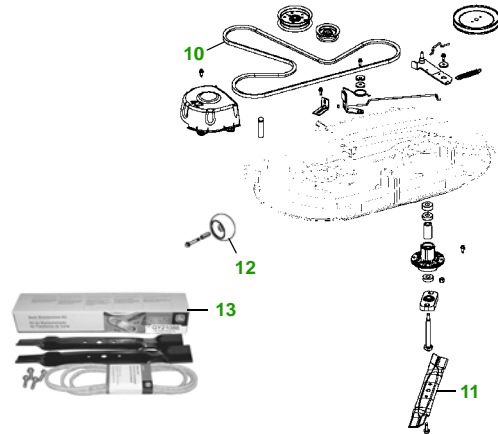

MAINTENANCE REMINDER SHEET

L108 with 42" 3 in 1 Deck

Lawn Tractor

Tractor S/N

42" 3 in 1 Deck

Deck S/N

Key	Part No.	Description
1	AM125424	OIL FILTER
	GY20577	OIL FILTER (PACKAGE)
2	AM116304	FUEL FILTER - IN-LINE
	GY20709	FUEL FILTER (PACKAGE)
3	GY20573	AIR FILTER (PACKAGE)
4	GY20680	KEY - PADDED (PACKAGE)
	GY20074	IGNITION SWITCH
5	TY25878	BATTERY
6	GX20006	BELT - TRACTION DRIVE

Key	Part No.	Description
7	M78543	SPARK PLUG
8	AD2062R	HEADLIGHT BULB
9	GX22166	FUEL CAP
10	GX20072	BELT (PACKAGE)
11	GX20249	BLADE - STANDARD
	GY20567	BLADE (PKG) (PACKAGED QTY - 2 BLADES))
	GX20433	BLADE - MULCH
12	GX10168	GAGE WHEEL
13	GY21086	DECK MAINTENANCE KIT

Qty	Part No	Item
1	AM130907	Mower Deck Leveling Gauge
1	TY26183	Grease Gun

FOR ON-LINE PARTS ASSISTANCE:

www.JDParts.Deere.com

- VIEW [John Deere Parts Catalog](#) to look-up part numbers
- ORDER parts on-line from your [John Deere Dealer](#)
- SEARCH for parts for [YOUR specific model](#)
- SEARCH for parts by [Partial Part Number](#)