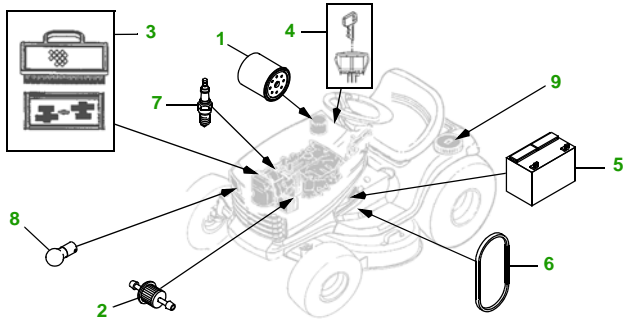

MAINTENANCE REMINDER SHEET

L108 with 42" 3 in 1 Deck

Lawn Tractor

Tractor S/N

42" 3 in 1 Deck

Deck S/N

Key	Part No.	Description
1	AM125424	OIL FILTER
	GY20577	OIL FILTER (PACKAGE)
2	AM116304	FUEL FILTER - IN-LINE
	GY20709	FUEL FILTER (PACKAGE)
3	GY20573	AIR FILTER (PACKAGE)
4	GY20680	KEY - PADDED (PACKAGE)
	GY20074	IGNITION SWITCH
5	TY25878	BATTERY
6	GX20006	BELT - TRACTION DRIVE

Key	Part No.	Description
7	M78543	SPARK PLUG
8	AD2062R	HEADLIGHT BULB
9	GX22166	FUEL CAP
10	GX20072	BELT (PACKAGE)
11	GX20249	BLADE - STANDARD
	GY20567	BLADE (PKG) (PACKAGED QTY - 2 BLADES))
	GX20433	BLADE - MULCH
12	GX10168	GAGE WHEEL
13	GY21086	DECK MAINTENANCE KIT

Qty	Part No	Item
1	AM130907	Mower Deck Leveling Gauge
1	TY26183	Grease Gun

FOR ON-LINE PARTS ASSISTANCE:

www.JDParts.Deere.com

- VIEW [John Deere Parts Catalog](#) to look-up part numbers
- ORDER parts on-line from your [John Deere Dealer](#)
- SEARCH for parts for [YOUR specific model](#)
- SEARCH for parts by [Partial Part Number](#)