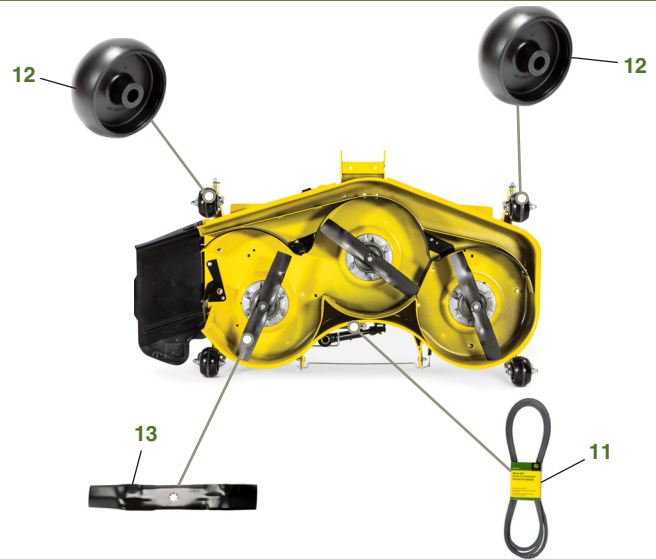

MAINTENANCE REMINDER SHEET

E170 with 48" Deck

Tractor S/N

Deck S/N

Key	Part No.	Description	Key	Part No.	Description
1	AUC12916	John Deere Easy Change™ Oil System	9	AD2062R	HEADLIGHT BULB
2	AM116304	FUEL FILTER-IN-LINE	10	AUC12860	FUEL CAP
3	MIU11515	AIR FILTER-CARTRIDGE	11	GX21833	BELT-MOWER
	MIU11517	AIR FILTER-PRE CLEANER	12	GX10168	GAGE WHEEL
4	GY20680	KEY	13	GX21784	3N1 BLADE 48"
5	GY20074	IGNITION SWITCH		GY20852	KIT-BLADE 48"
6	TY25221B	BATTERY		GX21785	KIT-BAGGING 48"
7	CX20006	BELT-TRACTION DRIVE		GX21786	KIT-MULCHING 48"
8	MIU11020	SPARK PLUG ENGINE MARKED 44S977-0041-G1			
	M78543	SPARK PLUG ENGINE MARKED 44S977-0044-G1			

Parts Needed in First 250 Hours of Operation

Qty	Part No	Item	Qty or Capacity	Change Interval In Hours
15	TY22029	Engine Oil Turf-Gard™ 10W30	2.6 L(2.8 qt)	50/100/150/200/250
5	AUC12916	John Deere Easy Change™ Oil System	1	50/100/150/200/250
5	MIU11515	Air Filter-Cartridge	1	50/100/150/200/250
5	MIU11517	Air Filter-Pre Cleaner	1	50/100/150/200/250
5	AM116304	Fuel Filter-In-Line	1	50/100/150/200/250
10	MIU11020 M78543	Spark Plug Engine Marked 44S977-0041-G1 Spark Plug Engine Marked 44S977-0044-G1	2	50/100/150/200/250
2	TY24416	John Deere Multi-Purpose HD Lithium Complex Grease		As Needed

"As Needed" Parts

Qty	Part No	Item
1	AM130907	Mower Deck Leveling Gauge
1	TY26518	Grease Gun

Home Maintenance Kit

Unit	Kit Number
E170	AUC13707

CLICK PART NUMBER TO BUY