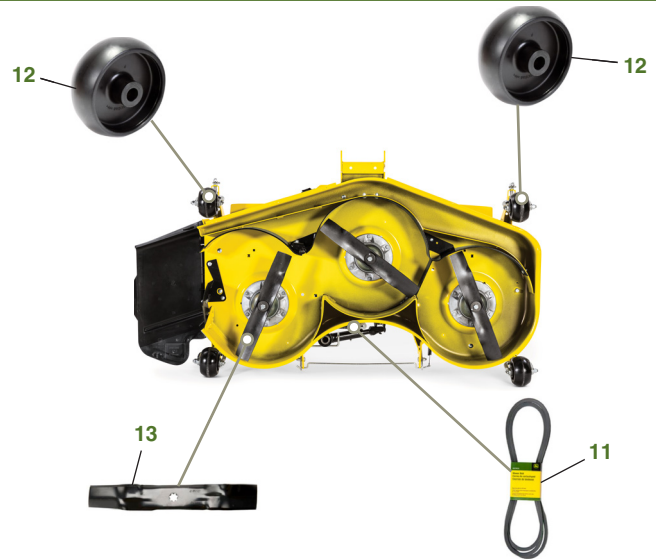

MAINTENANCE REMINDER SHEET

E160 with 48" Deck

Tractor S/N

Deck S/N

Key	Part No.	Description	Key	Part No.	Description
1	AUC12916	John Deere Easy Change™ Oil System	9	AD2062R	HEADLIGHT BULB
2	AM116304	FUEL FILTER-IN-LINE	10	AUC12860	FUEL CAP
3	MIU11515	AIR FILTER-CARTRIDGE	11	GX21833	BELT-MOWER
	MIU11517	AIR FILTER-PRE CLEANER	12	GX10168	GAGE WHEEL
4	GY20680	KEY	13	GX21784	3N1 BLADE 48"
5	GY20074	IGNITION SWITCH		GY20852	KIT-BLADE 48"
6	TY25221B	BATTERY		GX21785	KIT-BAGGING 48"
7	GX20006	BELT-TRACTION DRIVE		GX21786	KIT-MULCHING 48"
8	MIU11020	SPARK PLUG			

Parts Needed in First 250 Hours of Operation

Qty	Part No	Item	Qty or Capacity	Change Interval In Hours
15	TY22029	Engine Oil Turf-Gard™ 10W30	2.6 L(2.8 qt)	50/100/150/200/250
5	AUC12916	John Deere Easy Change™ Oil System	1	50/100/150/200/250
5	MIU11515	Air Filter-Cartridge	1	50/100/150/200/250
5	MIU11517	Air Filter-Pre Cleaner	1	50/100/150/200/250
5	AM116304	Fuel Filter-In-Line	1	50/100/150/200/250
10	MIU11020	Spark Plug	2	50/100/150/200/250
2	TY24416	John Deere Multi-Purpose HD Lithium Complex Grease		As Needed

"As Needed" Parts

Qty	Part No	Item
1	AM130907	Mower Deck Leveling Gauge
1	TY26518	Grease Gun

Home Maintenance Kit

Unit	Kit Number
E160	AUC13706

CLICK PART NUMBER TO BUY