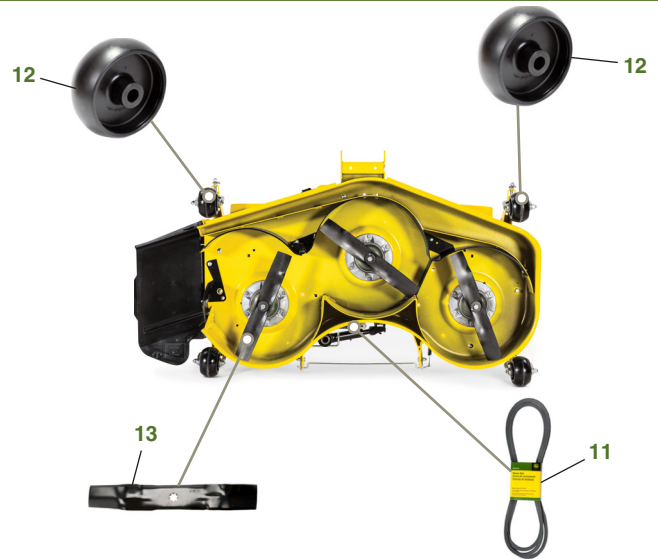

MAINTENANCE REMINDER SHEET

E140 with 48" Deck

Tractor S/N

Deck S/N

Key	Part No.	Description	Key	Part No.	Description
1	AM125424	ENGINE OIL FILTER	8	M78543	SPARK PLUG
2	AM116304	FUEL FILTER-IN-LINE	9	AD2062R	HEADLIGHT BULB
3	MIU14395	AIR FILTER-CARTRIDGE	10	AUC12860	FUEL CAP
4	GY20680	KEY	11	CX21833	BELT-MOWER
5	GY20074	IGNITION SWITCH	12	GX10168	GAGE WHEEL
6	TY25221B	BATTERY	13	GX21784	3N1 BLADE 48"
7	GX20006	BELT-TRACTION DRIVE		GY20852	KIT-BLADE 48"
				CX21785	KIT-BAGGING 48"
				CX21786	KIT-MULCHING 48"

Parts Needed in First 250 Hours of Operation

Qty	Part No	Item	Qty or Capacity	Change Interval In Hours
10	TY22029	Engine Oil Turf-Gard™ 10W30	1.9 L (2 qt)	50/100/150/200/250
5	AM125424	Engine Oil Filter	1	50/100/150/200/250
5	MIU14395	Air Filter	1	50/100/150/200/250
5	AM116304	Fuel Filter-In-Line	1	50/100/150/200/250
10	M78543	Spark Plug	2	50/100/150/200/250
2	TY24416	John Deere Multi-Purpose HD Lithium Complex Grease		As Needed

"As Needed" Parts

Qty	Part No	Item
1	AM130907	Mower Deck Leveling Gauge
1	TY26518	Grease Gun

Home Maintenance Kit

Unit	Kit Number
E140	LG275

CLICK PART NUMBER TO BUY