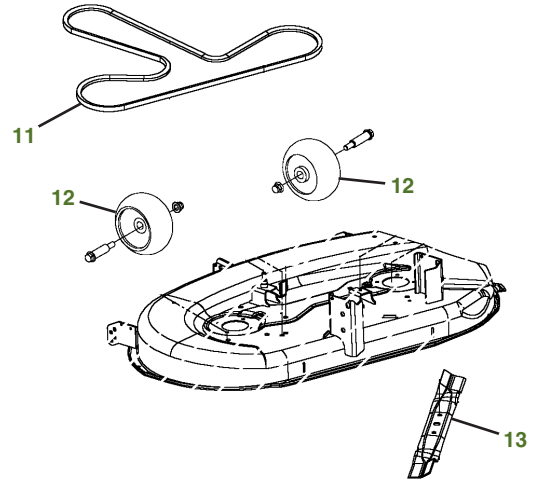

MAINTENANCE REMINDER SHEET

E130 with 42" Deck

Tractor S/N

Deck S/N

Key	Part No.	Description	Key	Part No.	Description
1	AUC12916	John Deere Easy Change™ Oil System	8	UC19085	SPARK PLUG
2	AM116304	FUEL FILTER-IN-LINE	9	AD2062R	HEADLIGHT BULB
3	MIU14395	AIR FILTER	10	AUC12860	FUEL CAP
4	GY20680	KEY	11	GX20072	BELT-MOWER
5	GY20074	IGNITION SWITCH	12	GX10168	GAGE WHEEL
6	TY25221	BATTERY	13	GX22151	3N1 BLADE 42"
7	GX20006	BELT-TRACTION DRIVE		AM141031	KIT-BLADE 42"
				AM141034	KIT-BAGGING 42"
				AM141033	KIT-MULCHING 42"

Parts Needed in First 250 Hours of Operation

Qty	Part No	Item	Qty or Capacity	Change Interval In Hours
14	TY22029	Engine Oil Turf-Gard™ 10W30	2.6 L (2.8 qt)	50/100/150/200/250
5	AUC12916	John Deere Easy Change™ Oil System	1	50/100/150/200/250
5	MIU14395	Air Filter Kit	1	50/100/150/200/250
5	AM116304	Fuel Filter-In-Line	1	50/100/150/200/250
10	UC19085	Spark Plug	2	50/100/150/200/250
2	TY24416	John Deere Multi-Purpose HD Lithium Complex Grease		As Needed

"As Needed" Parts

Qty	Part No	Item
1	AM130907	Mower Deck Leveling Gauge
1	TY26518	Grease Gun

Home Maintenance Kit

Unit	Kit Number
E130	AUC13705

CLICK PART NUMBER TO BUY