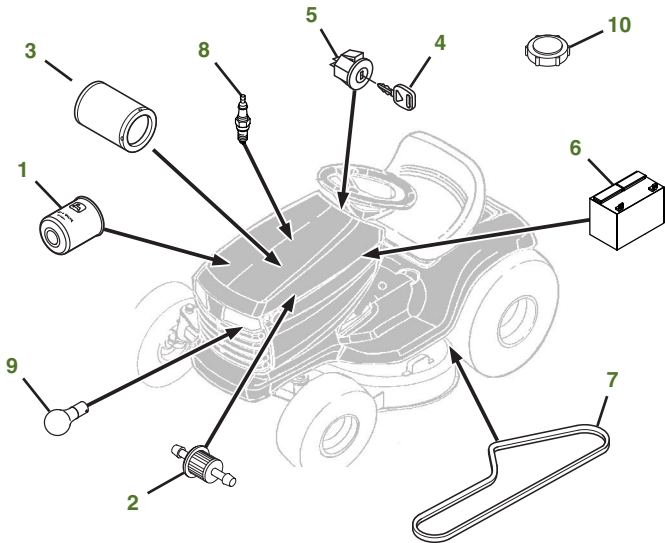

MAINTENANCE REMINDER SHEET

E130 with 42" Deck

Tractor S/N

Deck S/N

Key	Part No.	Description	Key	Part No.	Description
1	AUC12916	John Deere Easy Change™ Oil System	8	UC19085	SPARK PLUG
2	AM116304	FUEL FILTER-IN-LINE	9	AD2062R	HEADLIGHT BULB
3	MIU14395	AIR FILTER	10	AUC12860	FUEL CAP
4	GY20680	KEY	11	GX20072	BELT-MOWER
5	GY20074	IGNITION SWITCH	12	GX10168	GAGE WHEEL
6	TY25221	BATTERY	13	GX22151	3N1 BLADE 42"
7	GX20006	BELT-TRACTION DRIVE		AM141031	KIT-BLADE 42"
				AM141034	KIT-BAGGING 42"
				AM141033	KIT-MULCHING 42"

Parts Needed in First 250 Hours of Operation

Qty	Part No	Item	Qty or Capacity	Change Interval In Hours
14	TY22029	Engine Oil Turf-Gard™ 10W30	2.6 L (2.8 qt)	50/100/150/200/250
5	AUC12916	John Deere Easy Change™ Oil System	1	50/100/150/200/250
5	MIU14395	Air Filter Kit	1	50/100/150/200/250
5	AM116304	Fuel Filter-In-Line	1	50/100/150/200/250
10	UC19085	Spark Plug	2	50/100/150/200/250
2	TY24416	John Deere Multi-Purpose HD Lithium Complex Grease		As Needed

"As Needed" Parts

Qty	Part No	Item
1	AM130907	Mower Deck Leveling Gauge
1	TY26518	Grease Gun

Home Maintenance Kit

Unit	Kit Number
E130	AUC13705

CLICK PART NUMBER TO BUY