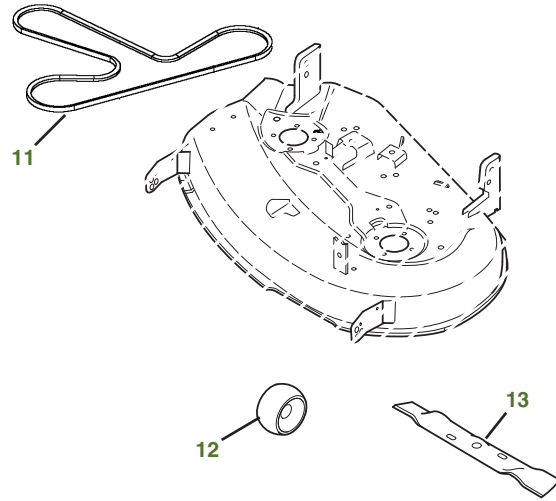

MAINTENANCE REMINDER SHEET

E100 with 42" Deck

Tractor S/N

Deck S/N

Key	Part No.	Description	Key	Part No.	Description
1	AM125424	ENGINE OIL FILTER	9	AD2062R	HEADLIGHT BULB
2	AM116304	FUEL FILTER-IN-LINE	10	AUC12860	FUEL CAP
3	MIU14395	AIR FILTER	11	GX20072	BELT-MOWER
4	GY20680	KEY	12	GX10168	GAGE WHEEL
5	GY20074	IGNITION SWITCH	13	GX22151	3N1 BLADE 42"
6	TY25221	BATTERY		AM141031	KIT-BLADE 42"
7	CX24154	BELT-TRACTION DRIVE		AM141034	KIT-BAGGING 42"
8	M78543	SPARK PLUG		AM141033	KIT-MULCHING 42"

Parts Needed in First 250 Hours of Operation

Qty	Part No	Item	Qty or Capacity	Change Interval In Hours
8	TY22029	Engine Oil Turf-Gard™ 10W30	1.41 L (1.5 qt)	50/100/150/200/250
5	AM125424	Engine Oil Filter	1	50/100/150/200/250
5	MIU14395	Air Filter	1	50/100/150/200/250
5	AM116304	Fuel Filter	1	50/100/150/200/250
5	M78543	Spark Plug	1	50/100/150/200/250
2	TY24416	John Deere Multi-Purpose HD Lithium Complex Grease		As Needed

"As Needed" Parts

Qty	Part No	Item
1	AM130907	Mower Deck Leveling Gauge
1	TY26518	Grease Gun

Home Maintenance Kit

Unit	Kit Number
E100	LG266 (49 State) LG271 - (50 State)

CLICK PART NUMBER TO BUY