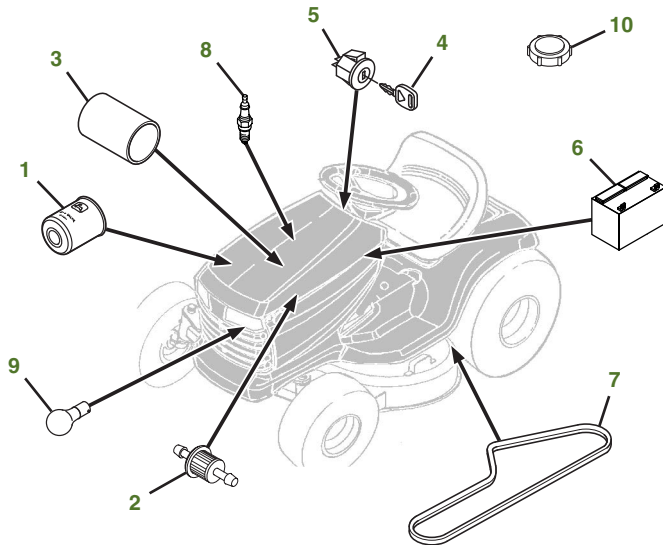

MAINTENANCE REMINDER SHEET

E100 with 42" Deck

Tractor S/N

Deck S/N

Key	Part No.	Description	Key	Part No.	Description
1	AM125424	ENGINE OIL FILTER	9	AD2062R	HEADLIGHT BULB
2	AM116304	FUEL FILTER-IN-LINE	10	AUC12860	FUEL CAP
3	MIU14395	AIR FILTER	11	GX20072	BELT-MOWER
4	GY20680	KEY	12	GX10168	GAGE WHEEL
5	GY20074	IGNITION SWITCH	13	GX22151	3N1 BLADE 42"
6	TY25221	BATTERY		AM141031	KIT-BLADE 42"
7	CX24154	BELT-TRACTION DRIVE		AM141034	KIT-BAGGING 42"
8	M78543	SPARK PLUG		AM141033	KIT-MULCHING 42"

Parts Needed in First 250 Hours of Operation

Qty	Part No	Item	Qty or Capacity	Change Interval In Hours
8	TY22029	Engine Oil Turf-Gard™ 10W30	1.41 L (1.5 qt)	50/100/150/200/250
5	AM125424	Engine Oil Filter	1	50/100/150/200/250
5	MIU14395	Air Filter	1	50/100/150/200/250
5	AM116304	Fuel Filter	1	50/100/150/200/250
5	M78543	Spark Plug	1	50/100/150/200/250
2	TY24416	John Deere Multi-Purpose HD Lithium Complex Grease		As Needed

"As Needed" Parts

Qty	Part No	Item
1	AM130907	Mower Deck Leveling Gauge
1	TY26518	Grease Gun

Home Maintenance Kit

Unit	Kit Number
E100	LG266 (49 State) LG271 - (50 State)

CLICK PART NUMBER TO BUY