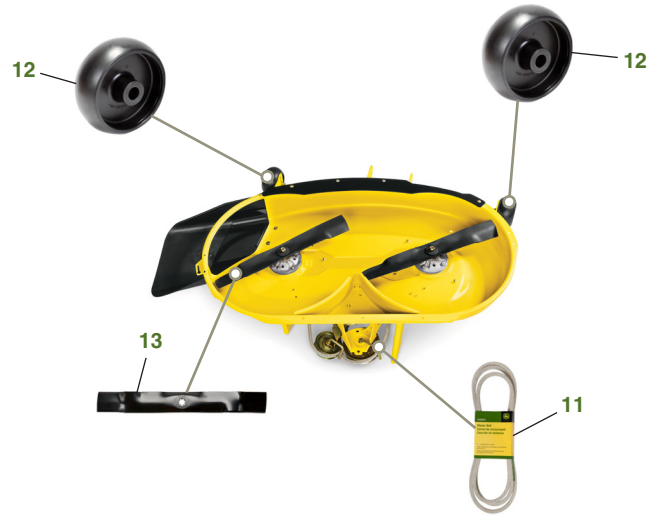

MAINTENANCE REMINDER SHEET

E100 with 42" Deck

Tractor S/N

Deck S/N

Key	Part No.	Description	Key	Part No.	Description
1	AM125424	ENGINE OIL FILTER	9	AD2062R	HEADLIGHT BULB
2	AM116304	FUEL FILTER-IN-LINE	10	AUC12860	FUEL CAP
3	MIU14395	AIR FILTER	11	GX20072	BELT-MOWER
4	GY20680	KEY	12	CX10168	GAGE WHEEL
5	GY20074	IGNITION SWITCH	13	CX22151	3N1 BLADE 42"
6	TY25221B	BATTERY		AM141031	KIT-BLADE 42"
7	CX24154	BELT-TRACTION DRIVE		AM141034	KIT-BAGGING 42"
8	M78543	SPARK PLUG		AM141033	KIT-MULCHING 42"

Parts Needed in First 250 Hours of Operation

Qty	Part No	Item	Qty or Capacity	Change Interval In Hours
10	TY22029	Engine Oil Turf-Gard™ 10W30	1.41 L (1.5 qt)	50/100/150/200/250
5	AM125424	Engine Oil Filter	1	50/100/150/200/250
5	MIU14395	Air Filter	1	50/100/150/200/250
5	AM116304	Fuel Filter	1	50/100/150/200/250
10	M78543	Spark Plug	2	50/100/150/200/250
2	TY24416	John Deere Multi-Purpose HD Lithium Complex Grease		As Needed

"As Needed" Parts

Qty	Part No	Item
1	AM130907	Mower Deck Leveling Gauge
1	TY26518	Grease Gun

Home Maintenance Kit

Unit	Kit Number
E100	LG266 (49 State) LG271 - (50 State)

CLICK PART NUMBER TO BUY