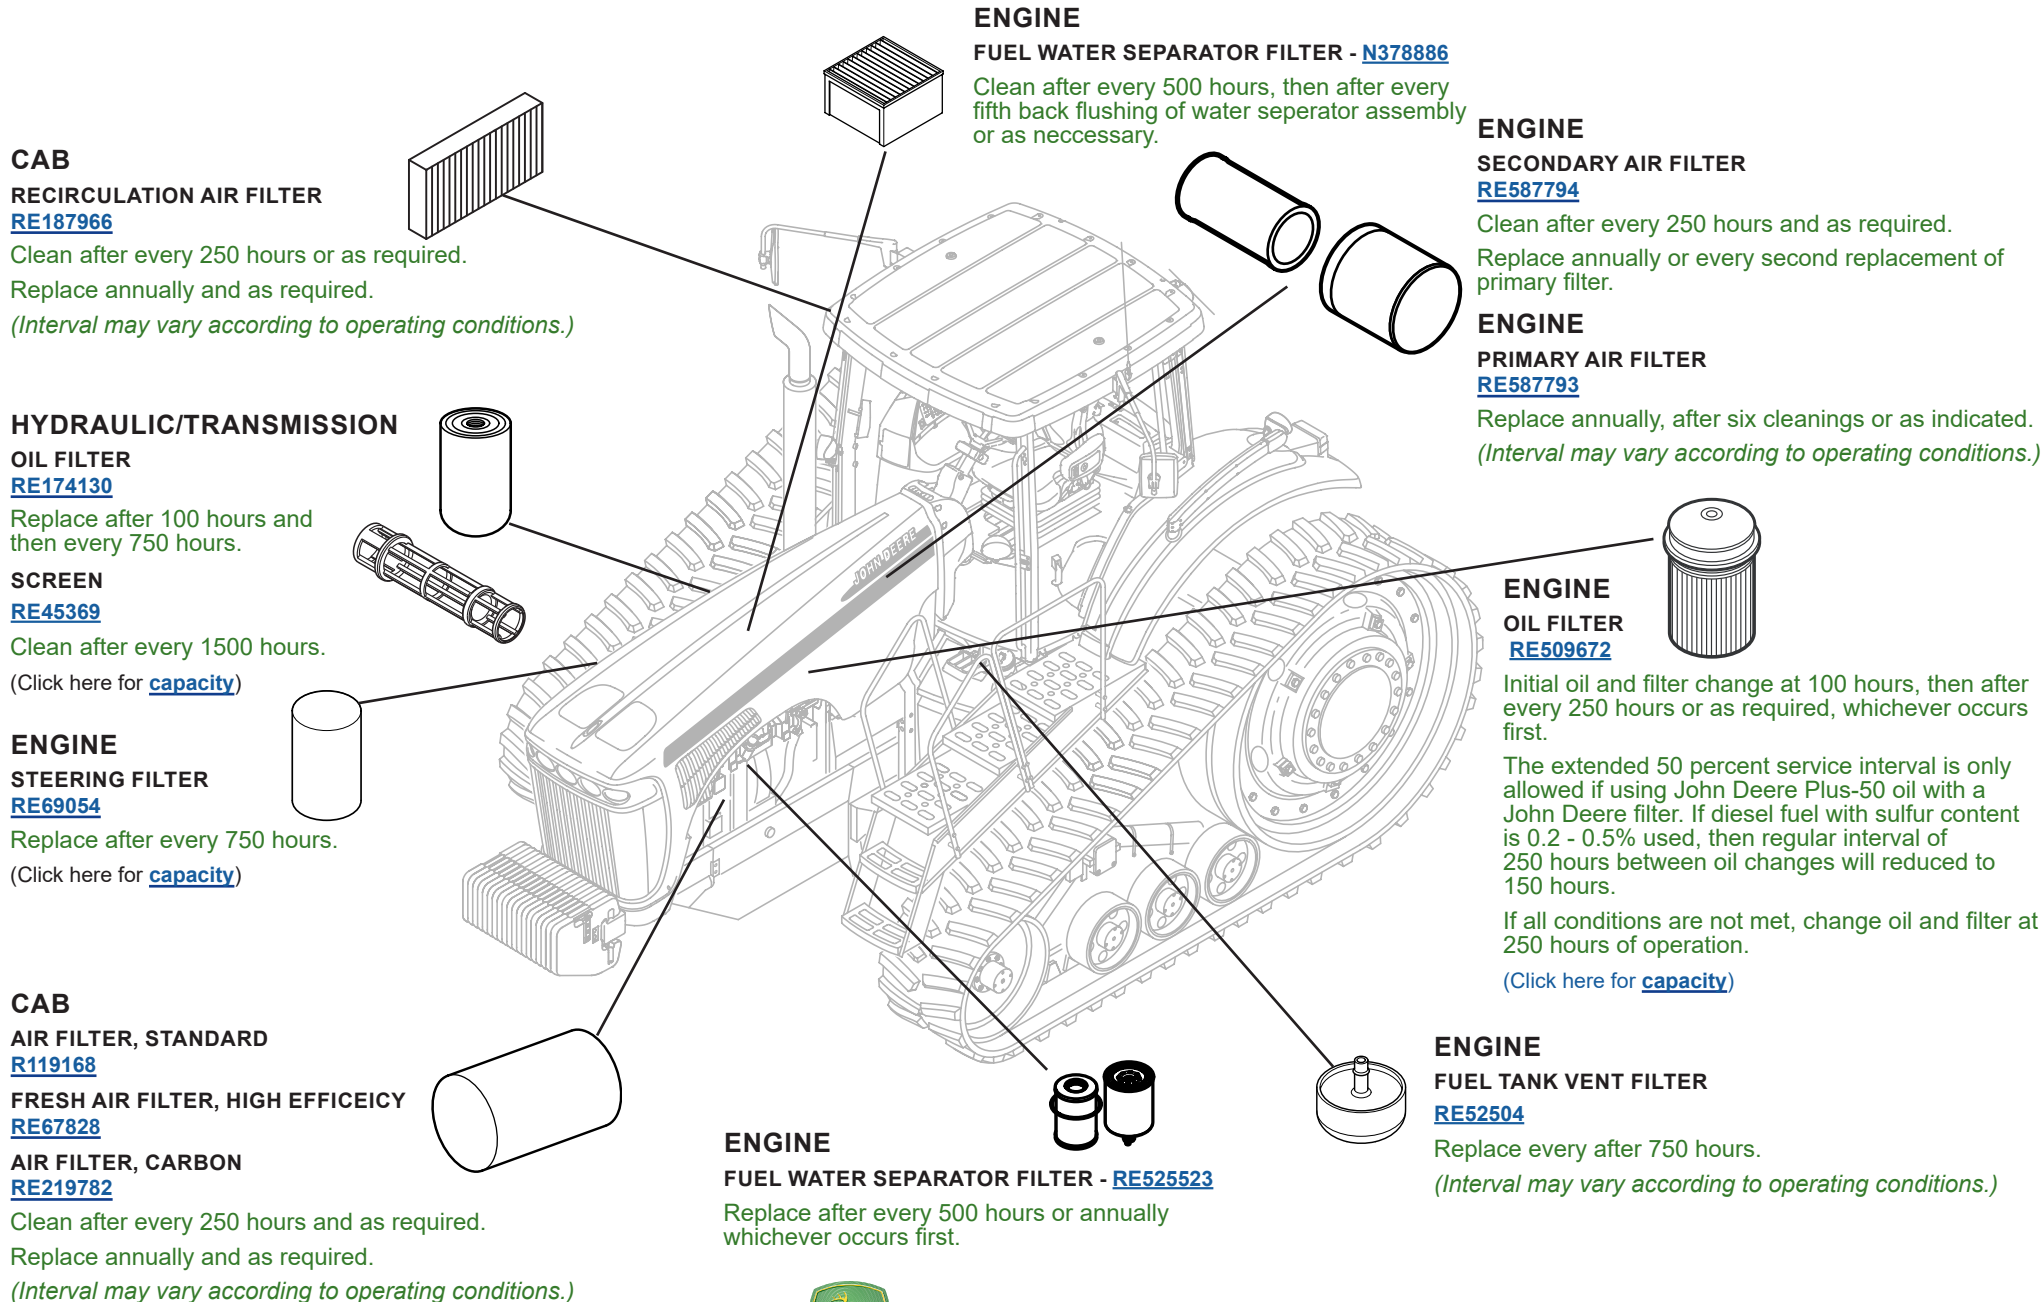

FILTER OVERVIEW WITH SERVICE INTERVALS AND CAPACITIES

8030 Series Track Tractors - 8230T, 8330T, 8430T

CAPACITIES

8030 Series Track Tractors - 8230T, 8330T, 8430T

CAPACITIES (Approximate):

Fuel Tank:

..... 492 L (130 gal)

Cooling System:

Cool-Gard™ II

..... 40 L (10.6 gal)

Crankcase:

Plus-50™

8230T-8330T 24 L (6.3 gal)

8430T 25.5 L (6.7 gal)

Transmission and Hydraulic System:

Hy-Gard™

Including Clean Oil Reservoir 246 L (65 gal)

[Return to Filter Overview](#)