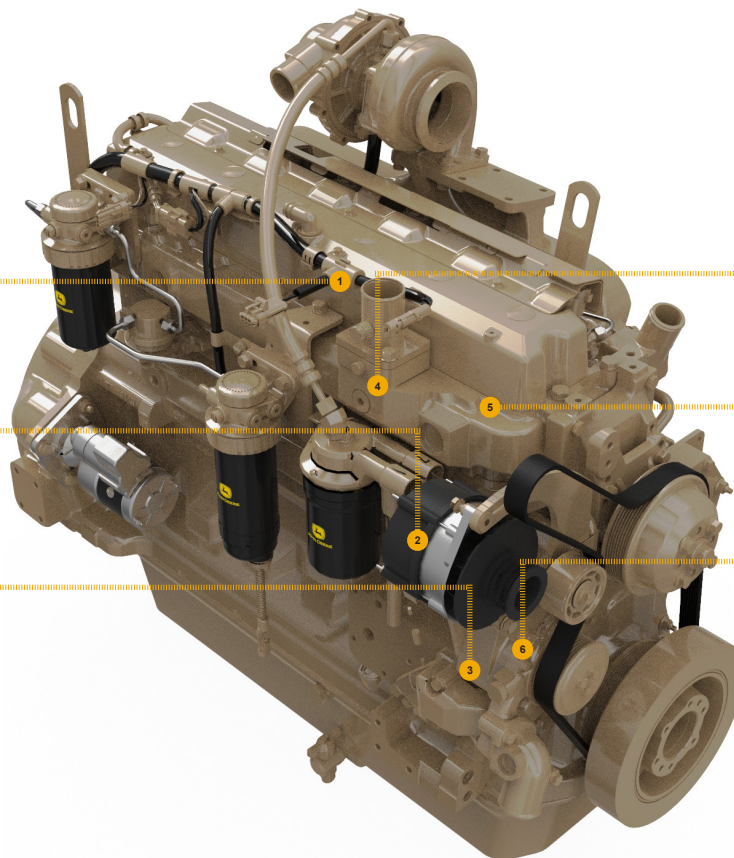

REMAN PARTS GUIDE

6068HFG25 PowerTech 6.8L Gen Set OEM Engine (Non-Certified)

FUEL INJECTION PUMP

[SE501917](#) (REMAN FOR [RE572040](#)) (16YW)

ALTERNATOR

[SE502626](#) (REMAN FOR [RE533516](#))
(12V, 75A) (3138)

WATER PUMP

[SE501227](#) (REMAN FOR [RE546918](#)) (4454)
[SE502816](#) (REMAN FOR [RE546918](#)) (4454)

CONNECTING RODS

[SE501094](#) (REMAN FOR [RE500608](#)) (4834)

ENGINE CONTROLLER

[SE502800](#) (REMAN FOR [RE531808](#))
(LEVEL 14) (16YW)

OIL PUMP

[SE501813](#) (REMAN FOR [DZ100021](#)) (5024)

JOHN DEERE
Genuine Parts and Service