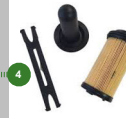

DIESEL EXHAUST FLUID (DEF) INJECTION PUMP
[DZ114640](#)
Replace after every 4500 hours or after 5 years, which ever comes first.
(Click here for [capacity](#))