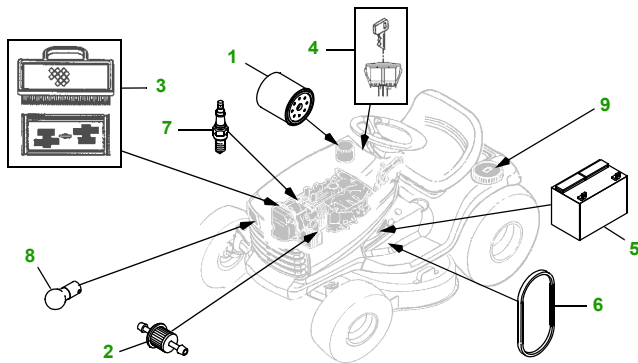

MAINTENANCE REMINDER SHEET

155C with 48" Edge Deck

Lawn Tractor

Tractor S/N

48" Edge Deck

Deck S/N

Key	Part No.	Description
1	AM125424	OIL FILTER
	GY20577	OIL FILTER (PACKAGE)
2	AM116304	FUEL FILTER - IN-LINE
	GY20709	FUEL FILTER (PACKAGE)
3	GY20575	AIR CLEANER KIT (PACKAGE)
4	GY20680	KEY (PACKAGE)
	GY20074	IGNITION SWITCH
5	TY25878	BATTERY

Key	Part No.	Description
6	GX20006	BELT - TRACTION DRIVE
7	M78543	SPARK PLUG
8	AD2062R	HEADLIGHT BULB
9	GX22166	FUEL CAP
10	GX21833	BELT (PACKAGE)
11	GX10168	GAGE WHEEL
12	GX21784	BLADE (3 REQUIRED)
	GY20852	BLADE - (PKG) (PACKAGED QTY - 3 BLADES)