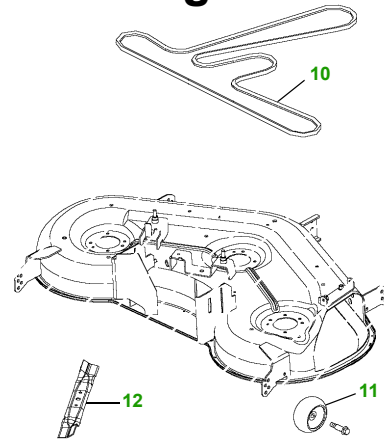

MAINTENANCE REMINDER SHEET

155C with 48" Edge Deck

Lawn Tractor

Tractor S/N

48" Edge Deck

Deck S/N

Key	Part No.	Description
1	AM125424	OIL FILTER
	GY20577	OIL FILTER (PACKAGE)
2	AM116304	FUEL FILTER - IN-LINE
	GY20709	FUEL FILTER (PACKAGE)
3	GY20575	AIR CLEANER KIT (PACKAGE)
4	GY20680	KEY (PACKAGE)
	GY20074	IGNITION SWITCH
5	TY25878	BATTERY

Key	Part No.	Description
6	GX20006	BELT - TRACTION DRIVE
7	M78543	SPARK PLUG
8	AD2062R	HEADLIGHT BULB
9	GX22166	FUEL CAP
10	GX21833	BELT (PACKAGE)
11	GX10168	GAGE WHEEL
12	GX21784	BLADE (3 REQUIRED)
	GY20852	BLADE - (PKG) (PACKAGED QTY - 3 BLADES)

"As Needed" Parts

Qty	Part No	Item
1	AM130907	Mower Deck Leveling Gauge
1	TY26183	Grease Gun

FOR ON-LINE PARTS ASSISTANCE:

www.JDParts.Deere.com

- VIEW [John Deere Parts Catalog](#) to look-up part numbers
- ORDER parts on-line from your [John Deere Dealer](#)
- SEARCH for parts for [YOUR specific model](#)
- SEARCH for parts by [Partial Part Number](#)