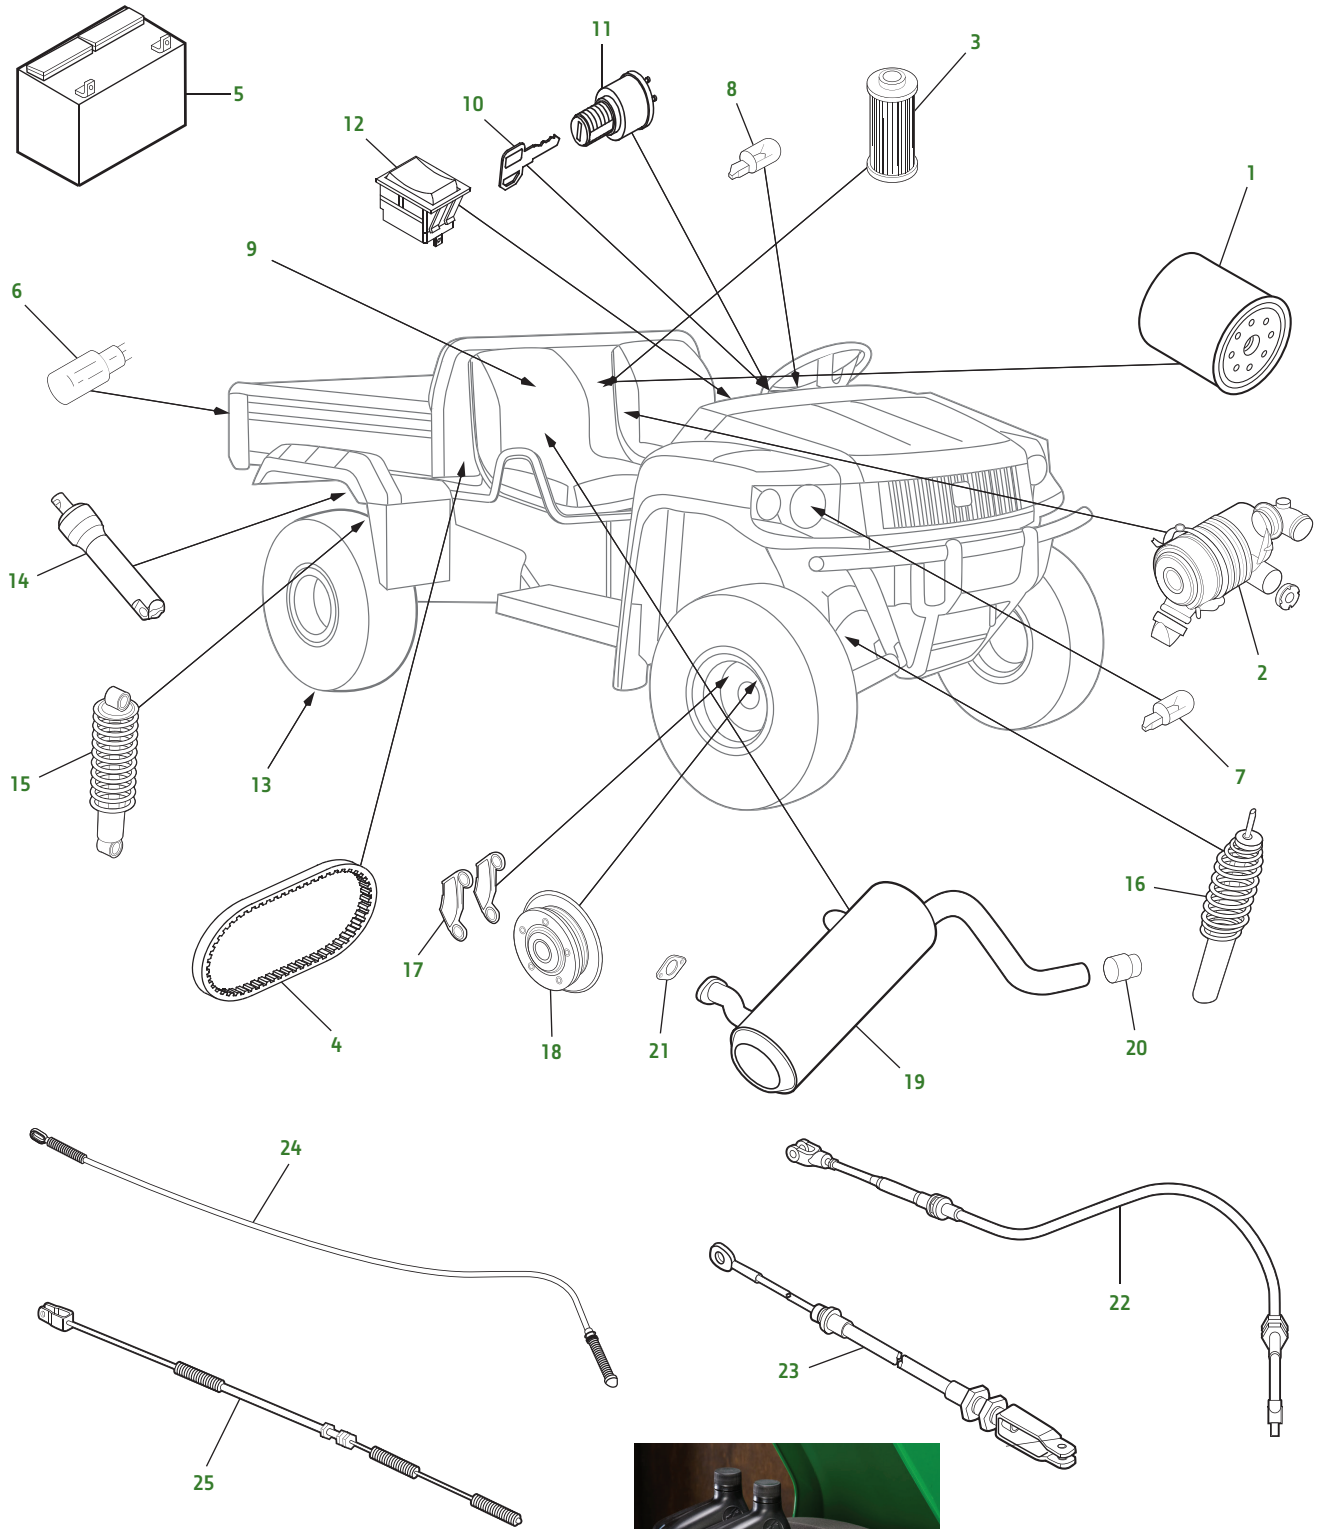

Gator HPX 4X4 Diesel

Utility Vehicles

Gator HPX 4X4 Diesel

Key	Part No.	Description	Key	Part No.	Description
1	M806418	OIL FILTER		M178663	TIRE - REAR - TURF TRACK RS — 24 X 12-10 in
2	M113621	AIR FILTER (STD)		M178666	TIRE - FRONT - AT489 TL — 24 X 9.5-10 in
	M123378	AIR FILTER (STD)		M178667	TIRE - REAR - AT489 TL — 24 X 12-10in
3	CH15553	FUEL FILTER ELEMENT (S/N -040000)	14	VGA10742	LIFT CYLINDER
	M801101	FUEL FILTER ELEMENT (S/N 040001 -) USE W/ MIA883607	15	VGA10087	SHOCK - REAR (S/N -040000)
	MIU804763	FUEL FILTER ELEMENT (S/N 040001 -) USE W/ MIA884997		AM135375	SHOCK - REAR (S/N 040001-)
4	UC14244	BELT - DRIVE (4WD)	16	VGA12186	SHOCK - FRONT (S/N -040000)
5	TY25881	BATTERY		AM137957	SHOCK - FRONT (S/N 040001-)
6	AR48041	BULB - BRAKE LIGHT	17	VGA12182	BRAKE PADS - INCLUDES 4 PADS
	R133301	BULB - TURN SIGNAL	18	AM142950	ROTOR - FRONT
	R133302	BULB - TAIL LIGHT		AM135647	ROTOR - REAR
7	R136239	BULB - HEADLIGHT	19	VGA10944	MUFFLER (S/N -040000)
	M148478	BULB - FRONT AMBER		AM134662	MUFFLER (S/N 040001-)
8	AR62407	BULB - INSTRUMENT PANEL	20	AM108146	SPARK ARRESTOR KIT
9	VG11696	SEAT - YELLOW	21	M805821	GASKET (S/N -040000)
10	AM131841	KEY		M811809	GASKET (S/N 040001-)
11	TCA22740	IGNITION SWITCH	22	VGA12111	CABLE - GEARSHIFT
12	AM117324	ROCKER SWITCH - HEADLIGHT	23	VGA12099	CABLE - PARK BRAKE
13	M178664	TIRE - FRONT - ALL TRAIL II — 24 X 9.5-10 in	24	VGA10048	CABLE - THROTTLE (S/N -040000)
	M178665	TIRE - REAR - ALL TRAIL II — 24 X 10.5-10 in		AM135406	CABLE - THORTTLE (S/N 040001-)
	M178662	TIRE - FRONT - TURF TRACK RS — 24 X 9.5-10 in	25	VGA10737	CABLE - DIFFERENTIAL LOCK (S/N -040000)
				AM135405	CABLE - DIFFERENTIAL LOCK (S/N 040001-)
			26	LG243	HOME MAINTENANCE KIT (S/N -040000)
				LG260	HOME MAINTENANCE KIT (S/N 040001 -)