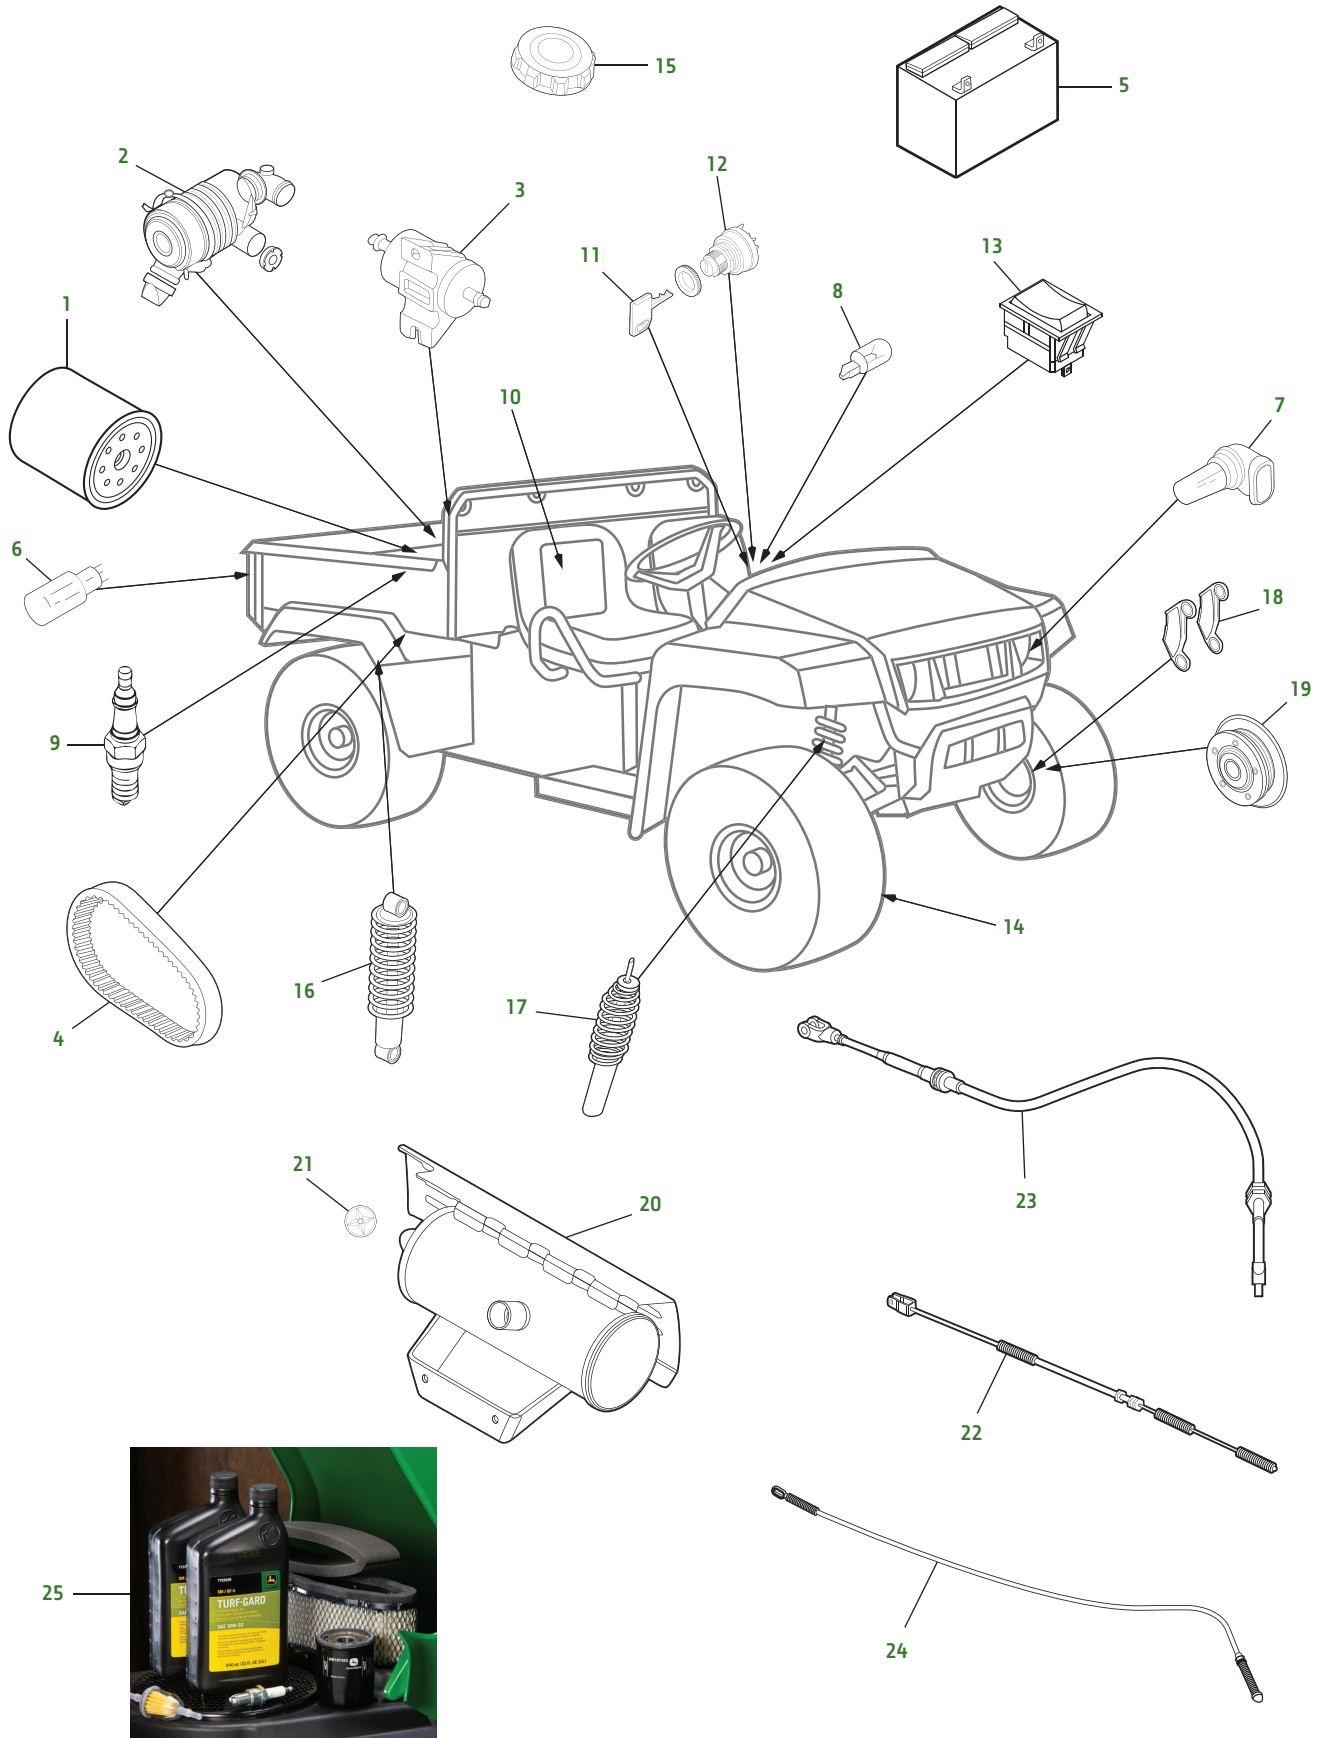

Gator 620i XUV 4X4 (Green & Yellow, Olive & Black)

Gator 620i XUV 4X4 (Green & Yellow, Olive & Black)

Key	Part No.	Description	Key	Part No.	Description
1	AM107423	OIL FILTER	14	M152645	TIRE - FRONT - AT489 TL — 25 X 10-12 in
2	M113621	AIR FILTER ELEMENT		M155461	TIRE - REAR - AT489 TL — 25 X 11-12 in
3	AM117584	FUEL FILTER - IN LINE		M155990	TIRE - FRONT - ALL TRAIL II — 25 X 9-12 in
4	M158267	BELT - DRIVE (4WD)		M155991	TIRE - REAR - ALL TRAIL II — 25 X 11-12 in
5	TY25221	BATTERY	15	VGA10167	FILLER CAP
6	AR48041	BULB - BRAKE LIGHT	16	AM137958	SHOCK - REAR
	R133301	BULB - TURN SIGNAL	17	AM137957	SHOCK - FRONT
	R133302	BULB - TAIL LIGHT	18	AM141182	BRAKE KIT - INCLUDES 4 PADS
	M148478	BULB - FRONT AMBER	19	AM142950	ROTOR - FRONT
7	AM118013	BULB - HEADLIGHT		AM142949	ROTOR - REAR
8	AR62407	BULB - INSTRUMENT PANEL	20	AM137090	MUFFLER
9	M138938	SPARK PLUG		M139817	GASKET
10	VG11696	SEAT - YELLOW	21	AM108146	SPARK ARRESTOR KIT
	VG12160	SEAT - BLACK	22	AM136238	CABLE - GEARSHIFT
11	AM131841	KEY	23	AM141789	CABLE - THROTTLE
12	TCA22740	IGNITION SWITCH	24	AM136237	CABLE - DIFFERENTIAL LOCK
13	AM117324	ROCKER SWITCH - HEADLIGHT	25	LG261	HOME MAINTENANCE KIT

Parts Needed in First 250 Hours of Operation

Qty	Part No.	Item	Capacity	Interval In Hours
3	AM107423	Engine Oil Filter		8/100/200
5	TY22029	JD TURF-GARD™ 4 10W30 Engine Oil	1.3 L (1.37 qt)	8/100/200
1	M113621	Air Filter		200
1	AM117584	Fuel Filter		200
2	M138938	Spark Plug		200
3	TY6341	Multi-Purpose SD Polyurea Grease (14 oz)		As Needed

Frequently Used Items

Qty	Part No.	Item
1	M113621	Air Cleaner
1	AM117584	Fuel Filter
2	M138938	Spark Plug
1	M158267	Belt - Drive (4WD)
1	AM131841	Key
1	VGA10167	Filler Cap
1	TY26183	Grease Gun