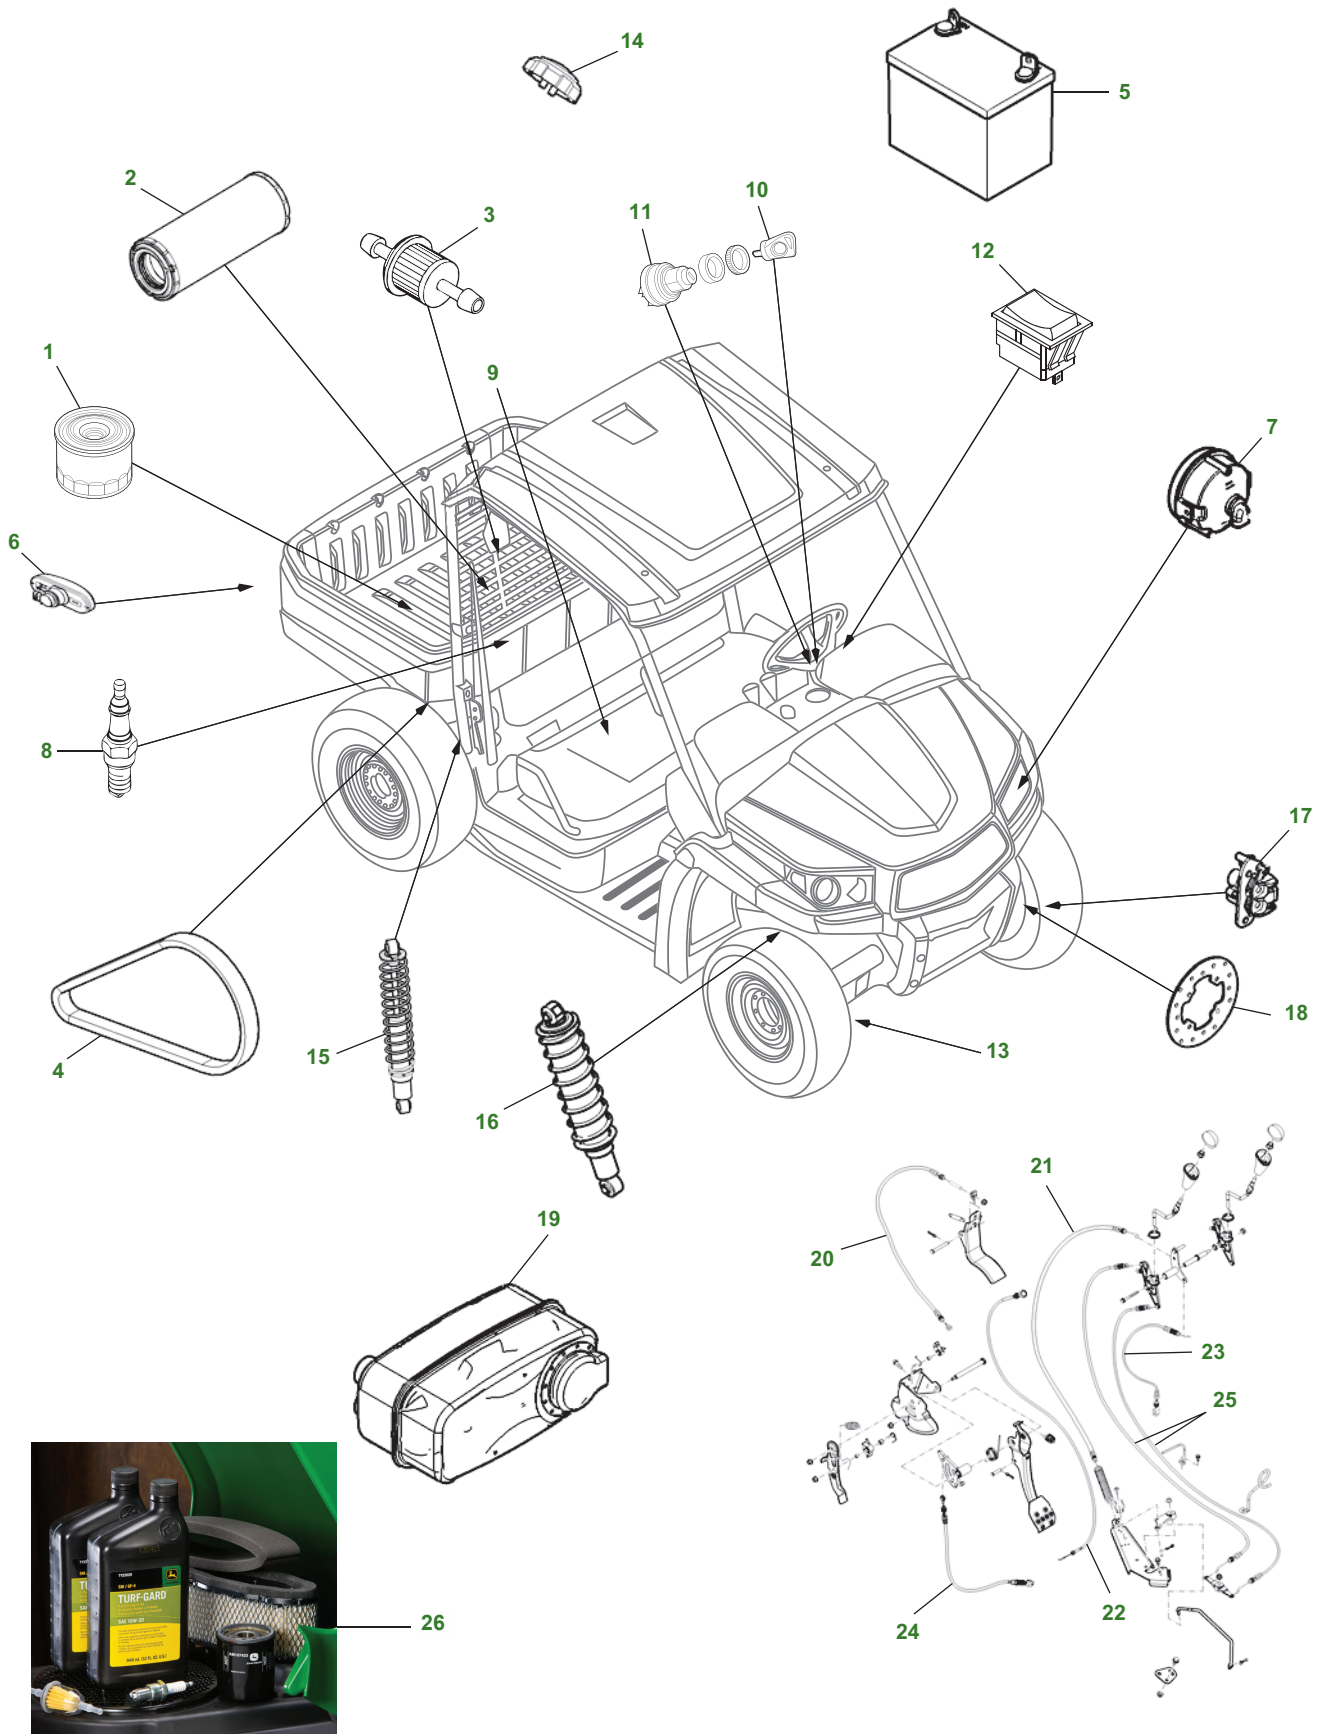

Gator 560 XUV / 560 S4 XUV (Green & Yellow)

Gator 560 XUV / 560 S4 XUV (Green & Yellow)

Key	Part No.	Description	Key	Part No.	Description
1	AM125424	OIL FILTER	17	AM148331	DISK BRAKE CALIPER ASSY- FRONT RH
2	M170281	AIR FILTER ELEMENT		AM148330	DISK BRAKE CALIPER ASSY- FRONT LH
3	AM116304	FUEL FILTER - IN LINE		AM148332	DISK BRAKE CALIPER ASSY- REAR RH
4	M176720	BELT - CVT INLET		AM148333	DISK BRAKE CALIPER ASSY- REAR LH
5	TY25221	BATTERY		AM147009	BRAKE KIT - FRONT PAD (S/N -020008)
6	AM140754	STOP LIGHT		AM148144	BRAKE KIT - FRONT PAD (S/N 020009-)
7	AM141893	HEADLIGHT		AM147010	BRAKE KIT - REAR PAD (S/N -020008)
8	MIU13325	SPARK PLUG		AM148145	BRAKE KIT - REAR PAD (S/N 020009-)
9	AM147576	SEAT BACK - YELLOW	18	M166762	ROTOR
	AM147575	SEAT BENCH - YELLOW	19	AM141174	SPARK ARRESTING MUFFLER
	AM147577	SEAT BACK - BLACK	20	AM147312	CABLE-THROTTLE - XUV 560
	AM147574	SEAT BENCH - BLACK		AM147313	CABLE-THROTTLE - XUV 560 S4
10	TCA24616	KEY	21	AM148042	CABLE - MFWD
11	TCA22740	IGNITION SWITCH	22	AM145120	CABLE - CHOKE CONTROL XUV 560
12	AM147340	ROCKER SWITCH - HEADLIGHT		AM145121	CABLE - CHOKE CONTROL XUV 560 S4
	AM143975	ROCKER SWITCH - POWER LIFT DUMP	23	AM148202	CABLE - PARK/DIFFERENTIAL LOCK XUV 560
13	M178227	TIRE - FRONT — 25 X 8-12 in		AM148040	CABLE - PARK/DIFFERENTIAL LOCK XUV 560 S4
	M178228	TIRE - REAR - TH — 25 X 10-12 in	24	AUC13596	CABLE - PARK BRAKE
14	AM142833	FILLER CAP	25	AM148260	CABLE - GEARSHIFT - XUV 560
15	AM147658	SHOCK - REAR XUV 560		AM148261	CABLE - GEARSHIFT - XUV 560 S4
	AM147660	SHOCK - REAR XUV 560 S4	26	LG273	HOME MAINTENANCE KIT
16	AM147657	SHOCK - FRONT XUV 560			
	AM147659	SHOCK - FRONT XUV 560 S4			

Parts Needed in First 250 Hours of Operation

Qty	Part No.	Item	Capacity	Interval In Hours
3	AM125424	Engine Oil Filter		8/100/200
5	TY22029	JD Turf-Gard™ 10W30 Engine Oil	1.42L (1.5 qt)	8/100/200
1	M170281	Air Filter		200
1	AM116304	Fuel Filter		200
2	MIU13325	Spark Plugs		200
3	TY24416	John Deere Multi-Purpose HD Lithium Complex Grease		As Needed

Capacities

Engine Oil Capacity (with filter change) . . . . . 1.42L (1.5 qt)
4WD Front Differential . . . . . 0.4 L (0.42 qt)
Transaxle . . . . . 2.6 L (2.75 qt)
TY26183 . . . . . Grease Gun