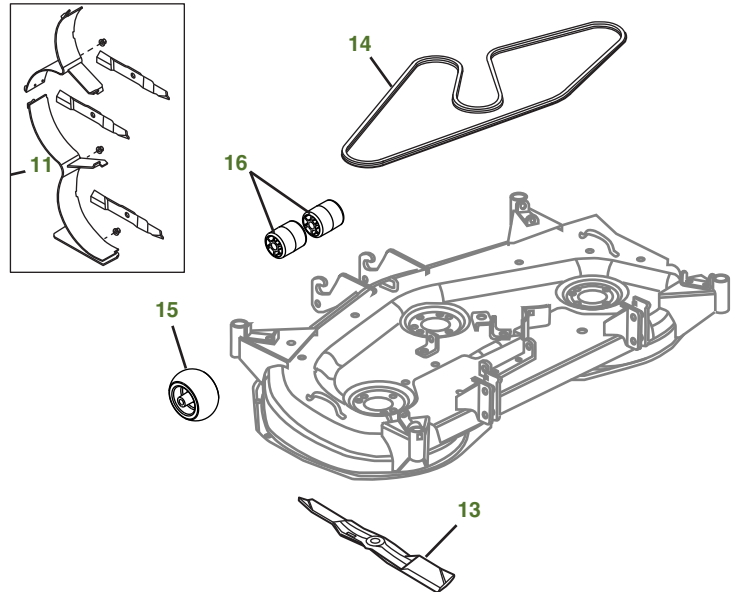

MAINTENANCE REMINDER SHEET

X758 with 48" Deck

Tractor S/N

Deck S/N

Key	Part No.	Description
1	AM123508	FUEL CAP (S/N -020000)
	AM144789	FUEL CAP (S/N 020001-)
2	GY20680	KEY
3	AM133596	IGNITION SWITCH
4	M806418	ENGINE OIL FILTER
5	M113621	ENGINE AIR FILTER-PRIMARY
6	M123378	ENGINE AIR FILTER-SECONDARY
7	M801101	FUEL FILTER
8	AM118013	HEADLIGHT BULB
9	AM131054	TRANSAXLE FILTER
10	TY25876	BATTERY - DRY CHARGED

Key	Part No.	Description
11	BM20007	MULCH KIT - 48-in. Edge Deck (S/N -040000)
	BM24993	MULCHCONTROL™ KIT -48-IN. ACCEL DEEP™ DECK (S/N 040001-)
12	MIU800108	FAN BELT (S/N -040000)
	MIU800639	FAN BELT (S/N 040001-)
13	M145476	BLADE-STANDARD 48-IN. EDGE AND ACCEL DEEP DECK
	M127673	BLADE-MULCH 48-IN. EDGE AND ACCEL DEEP DECK
14	M163989	BELT - 48-IN. EDGE DECK (S/N -040000)
	M172662	BELT - 48-IN ACCEL DEEP DECK (S/N 040001-)
15	AM125172	GAGE WHEEL 48-IN. EDGE AND ACCEL DEEP DECK
16	M113955	FRONT ROLLER 48-IN. EDGE AND ACCEL DEEP DECK

"As Needed" Parts

Qty	Part No	Item
1	AM136872	Mower Deck Leveling Gauge
1	TY26288	Grease Gun

Home Maintenance Kit

Unit	Kit Number
X758	LG260

CLICK PART NUMBER TO BUY