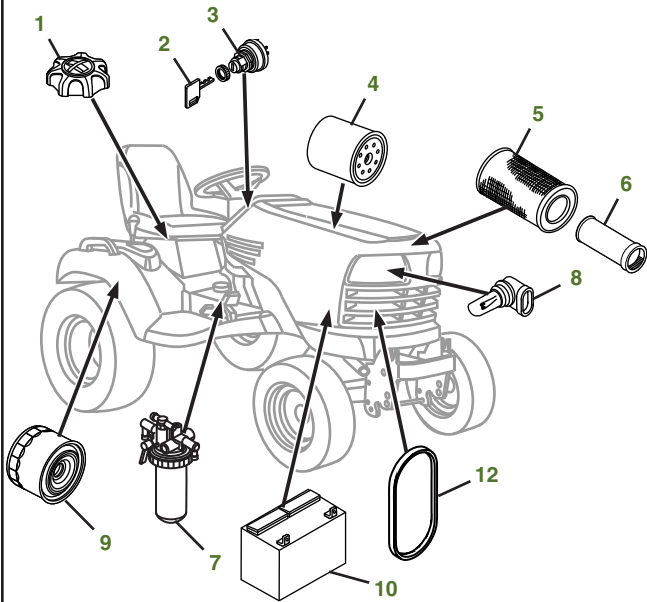

MAINTENANCE REMINDER SHEET

X758 with 48" Deck

Tractor S/N

Deck S/N

Key	Part No.	Description
1	AM123508	FUEL CAP (S/N -020000)
	AM144789	FUEL CAP (S/N 020001-)
2	GY20680	KEY
3	AM133596	IGNITION SWITCH
4	M806418	ENGINE OIL FILTER
5	M113621	ENGINE AIR FILTER-PRIMARY
6	M123378	ENGINE AIR FILTER-SECONDARY
7	M801101	FUEL FILTER
8	AM118013	HEADLIGHT BULB
9	AM131054	TRANSAXLE FILTER
10	TY25876	BATTERY - DRY CHARGED

Key	Part No.	Description
11	BM20007	MULCH KIT - 48-in. Edge Deck (S/N -040000)
	BM24993	MULCHCONTROL™ KIT -48-IN. ACCEL DEEP™ DECK (S/N 040001-)
12	MIU800108	FAN BELT (S/N -040000)
	MIU800639	FAN BELT (S/N 040001-)
13	M145476	BLADE-STANDARD 48-IN. EDGE AND ACCEL DEEP DECK
	M127673	BLADE-MULCH 48-IN. EDGE AND ACCEL DEEP DECK
14	M163989	BELT - 48-IN. EDGE DECK (S/N -040000)
	M172662	BELT - 48-IN ACCEL DEEP DECK (S/N 040001-)
15	AM125172	GAGE WHEEL 48-IN. EDGE AND ACCEL DEEP DECK
16	M113955	FRONT ROLLER 48-IN. EDGE AND ACCEL DEEP DECK

Parts Needed in First 200 Hours of Operation

Qty	Part No	Item	Qty or Capacity	Change Interval In Hours
7	TY26674	John Deere PLUS-50™ II 15W- 40 Oil	3.2 L (3.4 qt)	50/200
2	M806418	Engine Oil Filter	1	50/200
15	TY22035	Low Viscosity Hy-Gard™	6.8 L (7.2 qt)	50/200
2	AM131054	Transaxle Filter	1	50/200
1	M801101	Fuel Filter	1	200
1	M113621	Engine Air Filter-Primary	1	200
1	M123378	Engine Air Filter-Secondary	1	200
1	TY24416	John Deere Multi-Purpose HD Lithium Complex Grease		As Needed

"As Needed" Parts

Qty	Part No	Item
1	AM136872	Mower Deck Leveling Gauge
1	TY26288	Grease Gun

Home Maintenance Kit

Unit	Kit Number
X758	LG260

CLICK PART NUMBER TO BUY