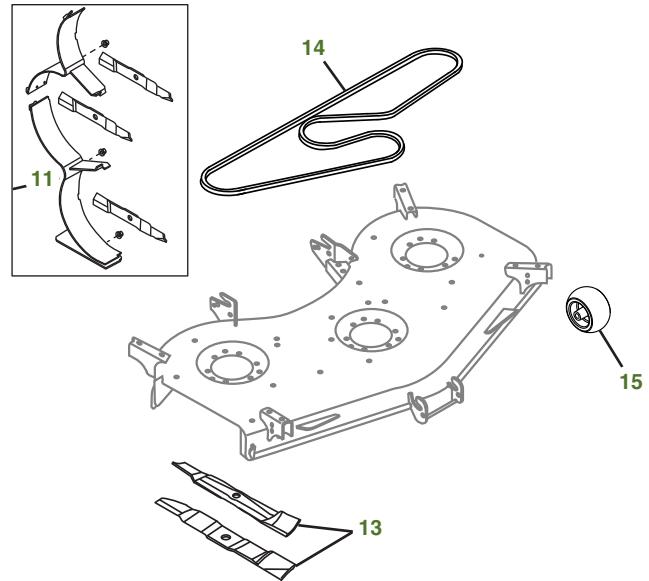

MAINTENANCE REMINDER SHEET

X754 with 60" High Capacity Deck

Tractor S/N

Deck S/N

Key	Part No.	Description	Key	Part No.	Description
1	AM123508	FUEL CAP (S/N -020000)	10	TY25876	BATTERY - DRY CHARGED
	AM144789	FUEL CAP (S/N 020001-)	11	BM23978	MULCH KIT - 60C DECK (S/N -030000)
2	CY20680	KEY		BM25258	KIT - MULCHCONTROL™ (S/N 030001-)
3	AM133596	IGNITION SWITCH	12	MIU800108	FAN BELT (S/N -040000)
4	M806418	ENGINE OIL FILTER		MIU800639	FAN BELT (S/N 040001-)
5	M113621	ENGINE AIR FILTER-PRIMARY	13	M163983	BLADE - STANDARD 60"
6	M123378	ENGINE AIR FILTER-SECONDARY		M168223	BLADE - MULCHING 60"
7	M801101	FUEL FILTER	14	M163993	BELT
8	AM118013	HEADLIGHT BULB	15	TCU18744	GAGE WHEEL (S/N -050000)
9	AM131054	TRANSAXLE FILTER		AM148120	GAGE WHEEL (S/N 050001-)

"As Needed" Parts

Qty	Part No	Item
1	AM136872	Mower Deck Leveling Gauge
1	TY26288	Grease Gun

Home Maintenance Kit

Unit	Kit Number
X754	LG260

CLICK PART NUMBER TO BUY