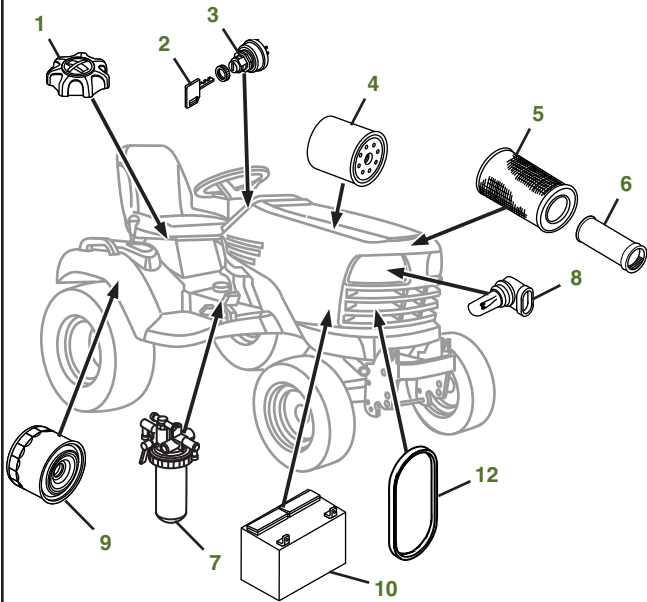

MAINTENANCE REMINDER SHEET

X754 with 60" High Capacity Deck

Tractor S/N

Deck S/N

Key	Part No.	Description	Key	Part No.	Description
1	AM123508	FUEL CAP (S/N -020000)	10	TY25876	BATTERY - DRY CHARGED
	AM144789	FUEL CAP (S/N 020001-)	11	BM23978	MULCH KIT - 60C DECK (S/N -030000)
2	CY20680	KEY		BM25258	KIT - MULCHCONTROL™ (S/N 030001-)
3	AM133596	IGNITION SWITCH	12	MIU800108	FAN BELT (S/N -040000)
4	M806418	ENGINE OIL FILTER		MIU800639	FAN BELT (S/N 040001-)
5	M113621	ENGINE AIR FILTER-PRIMARY	13	M163983	BLADE - STANDARD 60"
6	M123378	ENGINE AIR FILTER-SECONDARY		M168223	BLADE - MULCHING 60"
7	M801101	FUEL FILTER	14	M163993	BELT
8	AM118013	HEADLIGHT BULB	15	TCU18744	GAGE WHEEL (S/N -050000)
9	AM131054	TRANSAXLE FILTER		AM148120	GAGE WHEEL (S/N 050001-)

Parts Needed in First 200 Hours of Operation

Qty	Part No	Item	Qty or Capacity	Change Interval In Hours
7	TY26674	John Deere PLUS-50™ II 15W-40 Oil	3.2 L (3.4 qt)	50/200
2	M806418	Engine Oil Filter	1	50/200
12	TY22035	Low Viscosity Hy-Gard™	5.6 L (6 qt)	50/200
2	AM131054	Transaxle Filter	1	50/200
1	M801101	Fuel Filter	1	200
1	M113621	Engine Air Filter-Primary	1	200
1	M123378	Engine Air Filter-Secondary	1	200
1	TY24416	John Deere Multi-Purpose HD Lithium Complex Grease.(14 oz)		As Needed

"As Needed" Parts

Qty	Part No	Item
1	AM136872	Mower Deck Leveling Gauge
1	TY26288	Grease Gun

Home Maintenance Kit

Unit	Kit Number
X754	LG260

CLICK PART NUMBER TO BUY