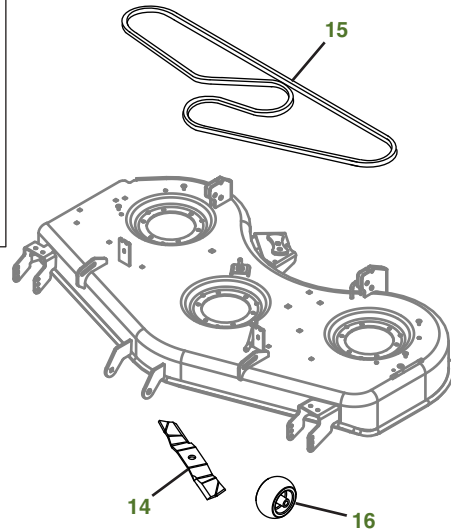

## X738 with 54" High Capacity Deck

Tractor S/N

Deck S/N

Key	Part No.	Description	Key	Part No.	Description
1	<a href="#">AM141406</a>	FUEL CAP	11	<a href="#">TY25221</a>	BATTERY - DRY CHARGED
2	<a href="#">GY20680</a>	KEY		<a href="#">TY25221A</a>	BATTERY - WET CHARGED
3	<a href="#">AM133596</a>	IGNITION SWITCH	12	<a href="#">BM23977</a>	MULCH KIT - 54 HC DECK (S/N -030000)
4	<a href="#">AM107423</a>	ENGINE OIL FILTER		<a href="#">BM26300</a>	KIT - MULCHCONTROL™ (S/N 030001-)
5	<a href="#">M138938</a>	SPARK PLUG	13	<a href="#">M97340</a>	FAN BELT USE WITH ENGINE MARKED
6	<a href="#">M148207</a>	ENGINE AIR FILTER-FOAM			FD750D-KS12 OR FD750D-NS12 OR
7	<a href="#">M152049</a>	ENGINE AIR FILTER-PAPER			FD750D-MS12
8	<a href="#">AM117584</a>	FUEL FILTER		<a href="#">M147344</a>	FAN BELT USE WITH ENGINE MARKED
9	<a href="#">AM118013</a>	HEADLIGHT BULB			FD750D-HS12 OR FD750D-JS12
10	<a href="#">AM131054</a>	TRANSAXLE FILTER	14	<a href="#">M164016</a>	BLADE - STANDARD 54"
				<a href="#">M135334</a>	BLADE - MULCHING 54"
			15	<a href="#">M165156</a>	BELT
			16	<a href="#">TCU18744</a>	GAGE WHEEL (S/N -050000)
				<a href="#">AM148120</a>	GAGE WHEEL KIT (S.N 050001-)

### "As Needed" Parts

Qty	Part No	Item
1	<a href="#">AM136872</a>	Mower Deck Leveling Gauge
1	<a href="#">TY26288</a>	Grease Gun