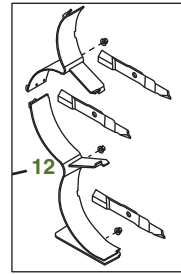

## X738 with 54" High Capacity Deck

Tractor S/N

Deck S/N

Key	Part No.	Description	Key	Part No.	Description
1	<a href="#">AM141406</a>	FUEL CAP	11	<a href="#">TY25221</a>	BATTERY - DRY CHARGED
2	<a href="#">GY20680</a>	KEY		<a href="#">TY25221A</a>	BATTERY - WET CHARGED
3	<a href="#">AM133596</a>	IGNITION SWITCH	12	<a href="#">BM23977</a>	MULCH KIT - 54 HC DECK (S/N -030000)
4	<a href="#">AM107423</a>	ENGINE OIL FILTER		<a href="#">BM26300</a>	KIT - MULCHCONTROL™ (S/N 030001-)
5	<a href="#">M138938</a>	SPARK PLUG	13	<a href="#">M97340</a>	FAN BELT USE WITH ENGINE MARKED
6	<a href="#">M148207</a>	ENGINE AIR FILTER-FOAM			FD750D-KS12 OR FD750D-NS12 OR
7	<a href="#">M152049</a>	ENGINE AIR FILTER-PAPER			FD750D-MS12
8	<a href="#">AM117584</a>	FUEL FILTER		<a href="#">M147344</a>	FAN BELT USE WITH ENGINE MARKED
9	<a href="#">AM118013</a>	HEADLIGHT BULB			FD750D-HS12 OR FD750D-JS12
10	<a href="#">AM131054</a>	TRANSAXLE FILTER	14	<a href="#">M164016</a>	BLADE - STANDARD 54"
				<a href="#">M135334</a>	BLADE - MULCHING 54"
			15	<a href="#">M165156</a>	BELT
			16	<a href="#">TCU18744</a>	GAGE WHEEL (S/N -050000)
				<a href="#">AM148120</a>	GAGE WHEEL KIT (S.N 050001-)

### "As Needed" Parts

Qty	Part No	Item
1	<a href="#">AM136872</a>	Mower Deck Leveling Gauge
1	<a href="#">TY26288</a>	Grease Gun