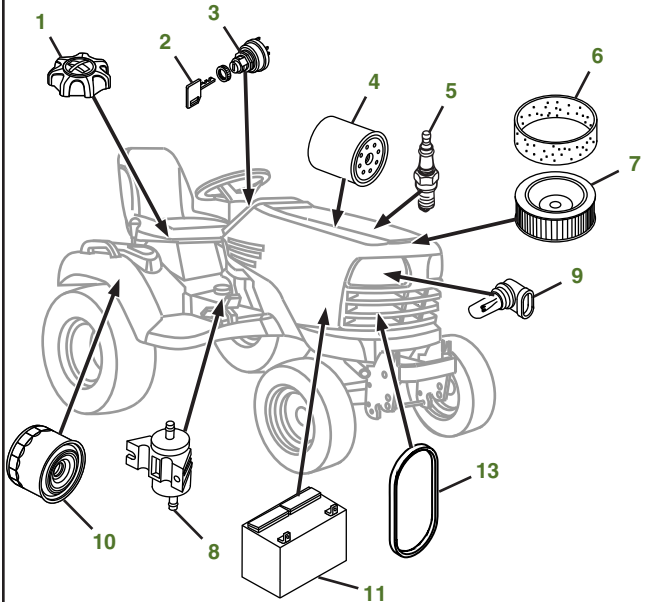

## X738 with 54" High Capacity Deck

Tractor S/N

Deck S/N

Key	Part No.	Description	Key	Part No.	Description
1	<a href="#">AM141406</a>	FUEL CAP	11	<a href="#">TY25221</a>	BATTERY - DRY CHARGED
2	<a href="#">GY20680</a>	KEY		<a href="#">TY25221A</a>	BATTERY - WET CHARGED
3	<a href="#">AM133596</a>	IGNITION SWITCH	12	<a href="#">BM23977</a>	MULCH KIT - 54 HC DECK (S/N -030000)
4	<a href="#">AM107423</a>	ENGINE OIL FILTER		<a href="#">BM26300</a>	KIT - MULCHCONTROL™ (S/N 030001-)
5	<a href="#">M138938</a>	SPARK PLUG	13	<a href="#">M97340</a>	FAN BELT USE WITH ENGINE MARKED
6	<a href="#">M148207</a>	ENGINE AIR FILTER-FOAM			FD750D-KS12 OR FD750D-NS12 OR
7	<a href="#">M152049</a>	ENGINE AIR FILTER-PAPER			FD750D-MS12
8	<a href="#">AM117584</a>	FUEL FILTER		<a href="#">M147344</a>	FAN BELT USE WITH ENGINE MARKED
9	<a href="#">AM118013</a>	HEADLIGHT BULB			FD750D-HS12 OR FD750D-JS12
10	<a href="#">AM131054</a>	TRANSAXLE FILTER	14	<a href="#">M164016</a>	BLADE - STANDARD 54"
				<a href="#">M135334</a>	BLADE - MULCHING 54"
			15	<a href="#">M165156</a>	BELT
			16	<a href="#">TCU18744</a>	GAGE WHEEL (S/N -050000)
				<a href="#">AM148120</a>	GAGE WHEEL KIT (S.N 050001-)

### "As Needed" Parts

Qty	Part No	Item
1	<a href="#">AM136872</a>	Mower Deck Leveling Gauge
1	<a href="#">TY26288</a>	Grease Gun