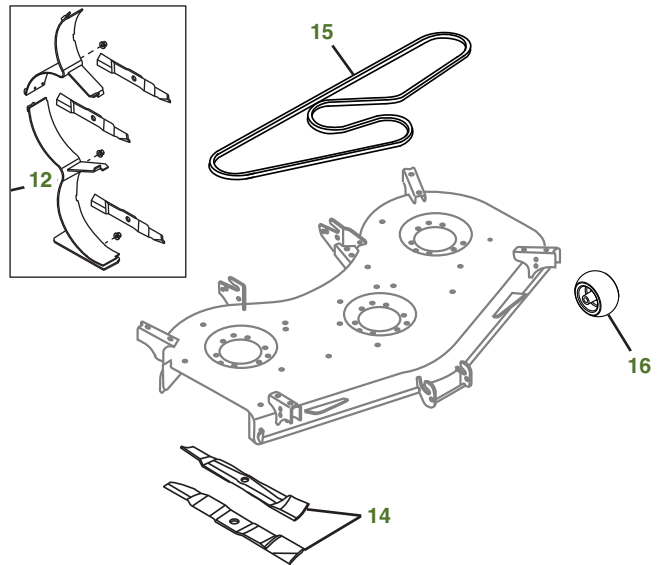

## X734 with 60" High Capacity Deck

Tractor S/N

Deck S/N

Key	Part No.	Description	Key	Part No.	Description
1	<a href="#">AM141406</a>	FUEL CAP	12	<a href="#">BM23978</a>	MULCH KIT - 60 HC DECK (S/N -030000)
2	<a href="#">GY20680</a>	KEY		<a href="#">BM25258</a>	KIT - MULCHCONTROL™ (S/N 030001-)
3	<a href="#">AM133596</a>	IGNITION SWITCH	13	<a href="#">M97340</a>	FAN BELT USE WITH ENGINE MARKED FD750D-KS12 OR FD750D-NS12
4	<a href="#">AM107423</a>	ENGINE OIL FILTER		<a href="#">M147344</a>	FAN BELT USE WITH ENGINE MARKED FD750D-HS12 OR FD750D-JS12
5	<a href="#">M138938</a>	SPARK PLUG	14	<a href="#">M163983</a>	BLADE - STANDARD 60"
6	<a href="#">M148207</a>	ENGINE AIR FILTER-FOAM		<a href="#">M168223</a>	BLADE - MULCHING 60"
7	<a href="#">M152049</a>	ENGINE AIR FILTER-PAPER	15	<a href="#">M163993</a>	BELT (S/N -070000)
8	<a href="#">AM117584</a>	FUEL FILTER		<a href="#">M178695</a>	BELT (S/N 070001-)
9	<a href="#">AM118013</a>	HEADLIGHT BULB	16	<a href="#">TCU18744</a>	GAGE WHEEL (S/N -050000)
10	<a href="#">AM131054</a>	TRANSAXLE FILTER		<a href="#">AM148120</a>	GAGE WHEEL (S/N 050001-)
11	<a href="#">TY25221</a>	BATTERY - DRY CHARGED			
	<a href="#">TY25221A</a>	BATTERY - WET CHARGED			

### "As Needed" Parts

Qty	Part No	Item
1	<a href="#">AM136872</a>	Mower Deck Leveling Gauge
1	<a href="#">TY26288</a>	Grease Gun