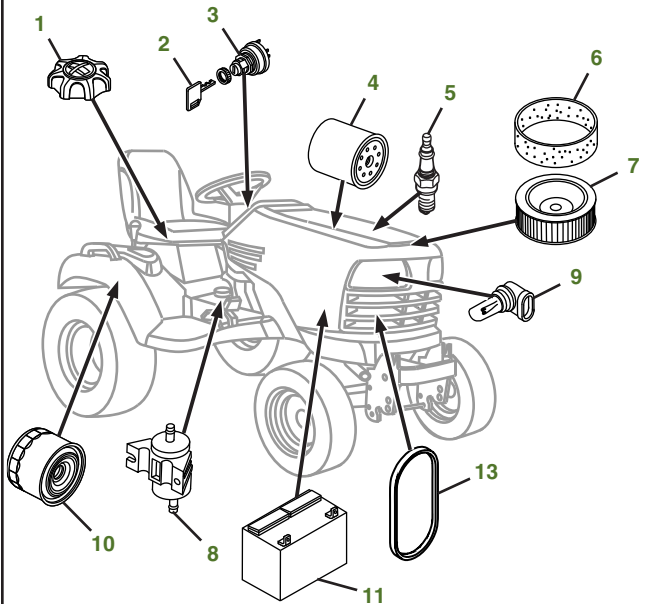

## X734 with 60" High Capacity Deck

Tractor S/N

Deck S/N

Key	Part No.	Description	Key	Part No.	Description
1	<a href="#">AM141406</a>	FUEL CAP	12	<a href="#">BM23978</a>	MULCH KIT - 60 HC DECK (S/N -030000)
2	<a href="#">GY20680</a>	KEY		<a href="#">BM25258</a>	KIT - MULCHCONTROL™ (S/N 030001-)
3	<a href="#">AM133596</a>	IGNITION SWITCH	13	<a href="#">M97340</a>	FAN BELT USE WITH ENGINE MARKED FD750D-KS12 OR FD750D-NS12
4	<a href="#">AM107423</a>	ENGINE OIL FILTER		<a href="#">M147344</a>	FAN BELT USE WITH ENGINE MARKED FD750D-HS12 OR FD750D-JS12
5	<a href="#">M138938</a>	SPARK PLUG	14	<a href="#">M163983</a>	BLADE - STANDARD 60"
6	<a href="#">M148207</a>	ENGINE AIR FILTER-FOAM		<a href="#">M168223</a>	BLADE - MULCHING 60"
7	<a href="#">M152049</a>	ENGINE AIR FILTER-PAPER	15	<a href="#">M163993</a>	BELT (S/N -070000)
8	<a href="#">AM117584</a>	FUEL FILTER		<a href="#">M178695</a>	BELT (S/N 070001-)
9	<a href="#">AM118013</a>	HEADLIGHT BULB	16	<a href="#">TCU18744</a>	GAGE WHEEL (S/N -050000)
10	<a href="#">AM131054</a>	TRANSAXLE FILTER		<a href="#">AM148120</a>	GAGE WHEEL (S/N 050001-)
11	<a href="#">TY25221</a>	BATTERY - DRY CHARGED			
	<a href="#">TY25221A</a>	BATTERY - WET CHARGED			

### Parts Needed in First 200 Hours of Operation

Qty	Part No	Item	Qty or Capacity	Change Interval In Hours
6	<a href="#">TY22029</a>	Engine Oil Turf-Gard™ 10W-30	1.8 L (1.9 qt)	8/100/200
3	<a href="#">AM107423</a>	Engine Oil Filter	1	8/100/200
12	<a href="#">TY22035</a>	Low Viscosity Hy-Gard™	5.6 L (6 qt)	50/200
2	<a href="#">AM131054</a>	Transaxle Filter	1	50/200
1	<a href="#">AM117584</a>	Fuel Filter	1	200
2	<a href="#">M138938</a>	Spark Plug	2	200
1	<a href="#">M148207</a>	Engine Air Filter-Foam	1	200
1	<a href="#">M152049</a>	Engine Air Filter-Paper	1	200
1	<a href="#">TY24416</a>	John Deere Multi-Purpose HD Lithium Complex Grease		As Needed

### "As Needed" Parts

Qty	Part No	Item
1	<a href="#">AM136872</a>	Mower Deck Leveling Gauge
1	<a href="#">TY26288</a>	Grease Gun