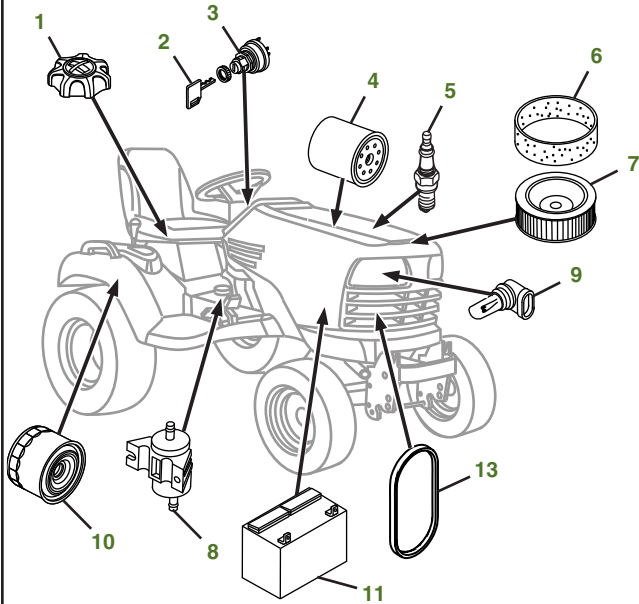

MAINTENANCE REMINDER SHEET

X730 with 60" High Capacity Deck

Tractor S/N

Deck S/N

Key	Part No.	Description	Key	Part No.	Description
1	AM141406	FUEL CAP	12	BM23978	MULCH KIT - 60 HC DECK (S/N -030000)
2	GY20680	KEY		BM25258	KIT - MULCHCONTROL™ (S/N 030001-)
3	AM133596	IGNITION SWITCH	13	M97340	FAN BELT USE WITH ENGINE MARKED FD750D-KS12 OR FD750D-NS12
4	AM107423	ENGINE OIL FILTER		M147344	FAN BELT USE WITH ENGINE MARKED FD750D-HS12 OR FD750D-JS12
5	M138938	SPARK PLUG	14	M163983	BLADE - STANDARD 60"
6	M148207	ENGINE AIR FILTER-FOAM		M168223	BLADE - MULCHING 60"
7	M152049	ENGINE AIR FILTER-PAPER	15	M163993	BELT
8	AM117584	FUEL FILTER	16	TCU18744	GAGE WHEEL (S/N -050000)
9	AM118013	HEADLIGHT BULB		AM148120	GAGE WHEEL (S/N 050001-)
10	AM131054	TRANSAXLE FILTER			
11	TY25221	BATTERY - DRY CHARGED			
	TY25221A	BATTERY - WET CHARGED			

Parts Needed in First 200 Hours of Operation

Qty	Part No	Item	Qty or Capacity	Change Interval In Hours
6	TY22029	Engine Oil Turf-Gard™ 10W-30	1.8 L (1.9 qt)	8/100/200
3	AM107423	Engine Oil Filter	1	8/100/200
14	TY22035	Low Viscosity Hy-Gard™	6.6 L (7 qt)	50/200
2	AM131054	Transaxle Filter	1	50/200
1	AM117584	Fuel Filter	1	200
2	M138938	Spark Plug	2	200
1	M148207	Engine Air Filter-Foam	1	200
1	M152049	Engine Air Filter-Paper	1	200
1	TY24416	Multi-Purpose HD Lithium Complex Grease (14 oz)		As Needed

"As Needed" Parts

Qty	Part No	Item
1	AM136872	Mower Deck Leveling Gauge
1	TY26288	Grease Gun

Home Maintenance Kit

Unit	Kit Number
X730	LG244

CLICK PART NUMBER TO BUY