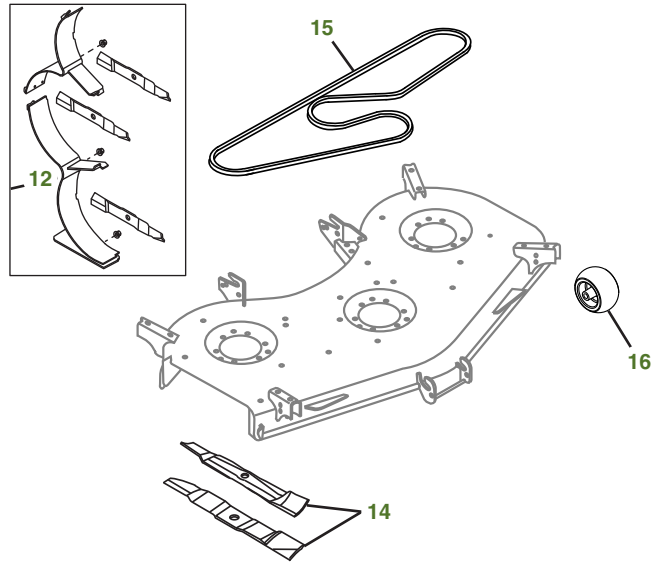

MAINTENANCE REMINDER SHEET

X730 with 60" High Capacity Deck

Tractor S/N

Deck S/N

Key	Part No.	Description	Key	Part No.	Description
1	AM141406	FUEL CAP	12	BM23978	MULCH KIT - 60 HC DECK (S/N -030000)
2	GY20680	KEY		BM25258	KIT - MULCHCONTROL™ (S/N 030001-)
3	AM133596	IGNITION SWITCH	13	M97340	FAN BELT USE WITH ENGINE MARKED FD750D-KS12 OR FD750D-NS12
4	AM107423	ENGINE OIL FILTER		M147344	FAN BELT USE WITH ENGINE MARKED FD750D-HS12 OR FD750D-JS12
5	M138938	SPARK PLUG	14	M163983	BLADE - STANDARD 60"
6	M148207	ENGINE AIR FILTER-FOAM		M168223	BLADE - MULCHING 60"
7	M152049	ENGINE AIR FILTER-PAPER	15	M163993	BELT
8	AM117584	FUEL FILTER	16	TCU18744	GAGE WHEEL (S/N -050000)
9	AM118013	HEADLIGHT BULB		AM148120	GAGE WHEEL (S/N 050001-)
10	AM131054	TRANSAXLE FILTER			
11	TY25221	BATTERY - DRY CHARGED			
	TY25221A	BATTERY - WET CHARGED			

Parts Needed in First 200 Hours of Operation

Qty	Part No	Item	Qty or Capacity	Change Interval In Hours
6	TY22029	Engine Oil Turf-Gard™ 10W-30	1.8 L (1.9 qt)	8/100/200
3	AM107423	Engine Oil Filter	1	8/100/200
14	TY22035	Low Viscosity Hy-Gard™	6.6 L (7 qt)	50/200
2	AM131054	Transaxle Filter	1	50/200
1	AM117584	Fuel Filter	1	200
2	M138938	Spark Plug	2	200
1	M148207	Engine Air Filter-Foam	1	200
1	M152049	Engine Air Filter-Paper	1	200
1	TY24416	Multi-Purpose HD Lithium Complex Grease (14 oz)		As Needed

"As Needed" Parts

Qty	Part No	Item
1	AM136872	Mower Deck Leveling Gauge
1	TY26288	Grease Gun

Home Maintenance Kit

Unit	Kit Number
X730	LG244

CLICK PART NUMBER TO BUY