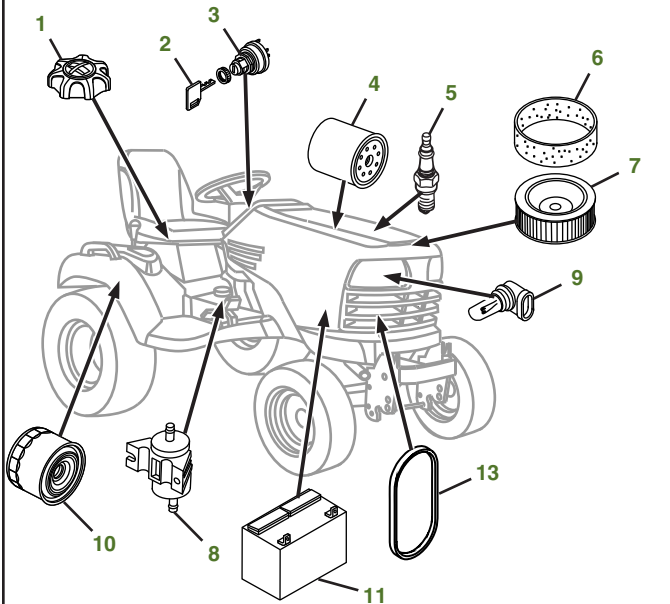

## X730 with 54" High Capacity Deck

Tractor S/N

Deck S/N

Key	Part No.	Description	Key	Part No.	Description
1	<a href="#">AM141406</a>	FUEL CAP	12	<a href="#">BM23977</a>	MULCH KIT - 54 HC DECK (S/N -030000)
2	<a href="#">GY20680</a>	KEY		<a href="#">BM26300</a>	KIT - MULCHCONTROL™ (S/N 030001-)
3	<a href="#">AM133596</a>	IGNITION SWITCH	13	<a href="#">M97340</a>	FAN BELT USE WITH ENGINE MARKED FD750D-KS12 OR FD750D-NS12 OR FD750D-MS12 OR FD750D-PS12R
4	<a href="#">AM107423</a>	ENGINE OIL FILTER		<a href="#">M147344</a>	USE WITH ENGINE MARKED FD750D-HS12 OR FD750D-JS12
5	<a href="#">M138938</a>	SPARK PLUG	14	<a href="#">M164016</a>	BLADE - STANDARD 54"
6	<a href="#">M148207</a>	ENGINE AIR FILTER-FOAM		<a href="#">M135334</a>	BLADE - MULCHING 54"
7	<a href="#">M152049</a>	ENGINE AIR FILTER-PAPER	15	<a href="#">M165156</a>	BELT
8	<a href="#">AM117584</a>	FUEL FILTER	16	<a href="#">TCU18744</a>	GAGE WHEEL (S/N -050000)
9	<a href="#">AM118013</a>	HEADLIGHT BULB		<a href="#">AM148120</a>	GAGE WHEEL KIT (S.N 050001-)
10	<a href="#">AM131054</a>	TRANSAXLE FILTER			
11	<a href="#">TY25221</a>	BATTERY - DRY CHARGED			
	<a href="#">TY25221A</a>	BATTERY - WET CHARGED			

### Parts Needed in First 200 Hours of Operation

Qty	Part No	Item	Qty or Capacity	Change Interval In Hours
6	<a href="#">TY22029</a>	Engine Oil Turf-Gard™ 10W-30	1.8 L (1.9 qt)	8/100/200
3	<a href="#">AM107423</a>	Engine Oil Filter	1	8/100/200
14	<a href="#">TY22035</a>	Low Viscosity Hy-Gard™	6.6 L (7 qt)	50/200
2	<a href="#">AM131054</a>	Transaxle Filter	1	50/200
1	<a href="#">AM117584</a>	Fuel Filter	1	200
2	<a href="#">M138938</a>	Spark Plug	2	200
1	<a href="#">M148207</a>	Engine Air Filter-Foam	1	200
1	<a href="#">M152049</a>	Engine Air Filter-Paper	1	200
1	<a href="#">TY24416</a>	John Deere Multi-Purpose HD Lithium Complex Grease		As Needed

### "As Needed" Parts

Qty	Part No	Item
1	<a href="#">AM136872</a>	Mower Deck Leveling Gauge
1	<a href="#">TY26288</a>	Grease Gun