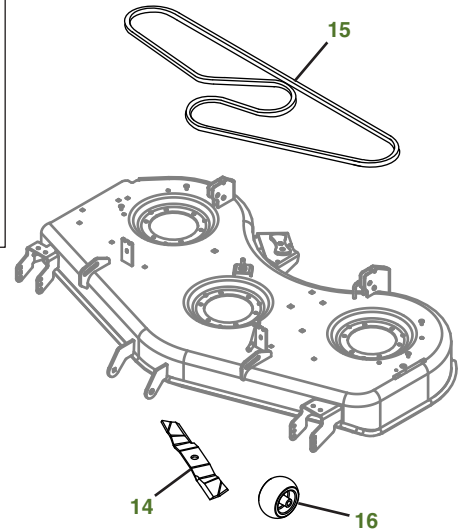

## X730 with 54" High Capacity Deck

Tractor S/N

Deck S/N

Key	Part No.	Description	Key	Part No.	Description
1	<a href="#">AM141406</a>	FUEL CAP	12	<a href="#">BM23977</a>	MULCH KIT - 54 HC DECK (S/N -030000)
2	<a href="#">GY20680</a>	KEY		<a href="#">BM26300</a>	KIT - MULCHCONTROL™ (S/N 030001-)
3	<a href="#">AM133596</a>	IGNITION SWITCH	13	<a href="#">M97340</a>	FAN BELT USE WITH ENGINE MARKED FD750D-KS12 OR FD750D-NS12 OR FD750D-MS12 OR FD750D-PS12R
4	<a href="#">AM107423</a>	ENGINE OIL FILTER		<a href="#">M147344</a>	USE WITH ENGINE MARKED FD750D-HS12 OR FD750D-JS12
5	<a href="#">M138938</a>	SPARK PLUG	14	<a href="#">M164016</a>	BLADE - STANDARD 54"
6	<a href="#">M148207</a>	ENGINE AIR FILTER-FOAM		<a href="#">M135334</a>	BLADE - MULCHING 54"
7	<a href="#">M152049</a>	ENGINE AIR FILTER-PAPER	15	<a href="#">M165156</a>	BELT
8	<a href="#">AM117584</a>	FUEL FILTER	16	<a href="#">TCU18744</a>	GAGE WHEEL (S/N -050000)
9	<a href="#">AM118013</a>	HEADLIGHT BULB		<a href="#">AM148120</a>	GAGE WHEEL KIT (S.N 050001-)
10	<a href="#">AM131054</a>	TRANSAXLE FILTER			
11	<a href="#">TY25221</a>	BATTERY - DRY CHARGED			
	<a href="#">TY25221A</a>	BATTERY - WET CHARGED			

### "As Needed" Parts

Qty	Part No	Item
1	<a href="#">AM136872</a>	Mower Deck Leveling Gauge
1	<a href="#">TY26288</a>	Grease Gun