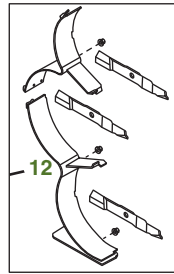

## X730 with 54" High Capacity Deck

Tractor S/N

Deck S/N

Key	Part No.	Description	Key	Part No.	Description
1	<a href="#">AM141406</a>	FUEL CAP	12	<a href="#">BM23977</a>	MULCH KIT - 54 HC DECK (S/N -030000)
2	<a href="#">GY20680</a>	KEY		<a href="#">BM26300</a>	KIT - MULCHCONTROL™ (S/N 030001-)
3	<a href="#">AM133596</a>	IGNITION SWITCH	13	<a href="#">M97340</a>	FAN BELT USE WITH ENGINE MARKED FD750D-KS12 OR FD750D-NS12 OR FD750D-MS12 OR FD750D-PS12R
4	<a href="#">AM107423</a>	ENGINE OIL FILTER		<a href="#">M147344</a>	USE WITH ENGINE MARKED FD750D-HS12 OR FD750D-JS12
5	<a href="#">M138938</a>	SPARK PLUG	14	<a href="#">M164016</a>	BLADE - STANDARD 54"
6	<a href="#">M148207</a>	ENGINE AIR FILTER-FOAM		<a href="#">M135334</a>	BLADE - MULCHING 54"
7	<a href="#">M152049</a>	ENGINE AIR FILTER-PAPER	15	<a href="#">M165156</a>	BELT
8	<a href="#">AM117584</a>	FUEL FILTER	16	<a href="#">TCU18744</a>	GAGE WHEEL (S/N -050000)
9	<a href="#">AM118013</a>	HEADLIGHT BULB		<a href="#">AM148120</a>	GAGE WHEEL KIT (S.N 050001-)
10	<a href="#">AM131054</a>	TRANSAXLE FILTER			
11	<a href="#">TY25221</a>	BATTERY - DRY CHARGED			
	<a href="#">TY25221A</a>	BATTERY - WET CHARGED			

### "As Needed" Parts

Qty	Part No	Item
1	<a href="#">AM136872</a>	Mower Deck Leveling Gauge
1	<a href="#">TY26288</a>	Grease Gun