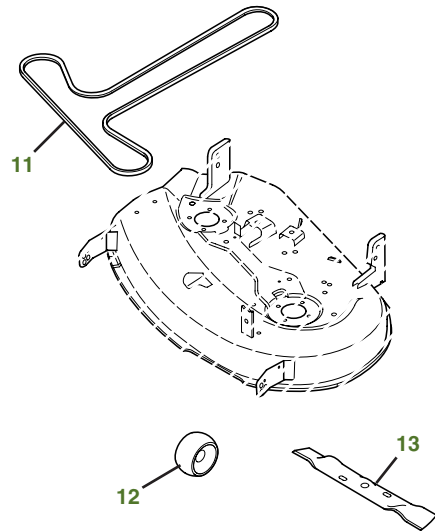

MAINTENANCE REMINDER SHEET

E120 with 42" Deck

Tractor S/N

Deck S/N

Key	Part No.	Description	Key	Part No.	Description
1	AUC12916	Engine Oil Filter, Easy Change™ Oil System	9	AD2062R	HEADLIGHT BULB
2	AM116304	FUEL FILTER-IN-LINE	10	AUC12860	FUEL CAP
3	MIU14395	AIR FILTER	11	GX20072	BELT-MOWER
4	GY20680	KEY	12	GX10168	GAGE WHEEL
5	GY20074	IGNITION SWITCH	13	GX22151	3N1 BLADE 42"
6	TY25221	BATTERY		AM141031	KIT-BLADE 42"
7	CX20006	BELT-TRACTION DRIVE		AM141033	KIT-MULCHING 42"
8	MIU11020	Spark Plug, ENGINE MARKED 40N877-0052-G1		AM141034	KIT-BAGGING 42"
	UC19085	Spark Plug, ENGINE MARKED 40N877-0063-G1			

Parts Needed in First 250 Hours of Operation

Qty	Part No	Item	Qty or Capacity	Change Interval In Hours
14	TY22029	Engine Oil Turf-Gard™ 10W30	2.6 L (2.8 qt)	50/100/150/200/250
5	AUC12916	John Deere Easy Change™ Oil System	1	50/100/150/200/250
5	MIU14395	Air Filter	1	50/100/150/200/250
5	AM116304	Fuel Filter	1	50/100/150/200/250
5	MIU11020 UC19085	Engine Marked 40N877-0052-G1 Engine Marked 40N877-0063-G1	1	50/100/150/200/250
2	TY24416	John Deere Multi-Purpose HD Lithium Complex Grease		As Needed

"As Needed" Parts

Qty	Part No	Item
1	AM130907	Mower Deck Leveling Gauge
1	TY26518	Grease Gun

Home Maintenance Kit

Unit	Kit Number
E120	AUC13705

CLICK PART NUMBER TO BUY