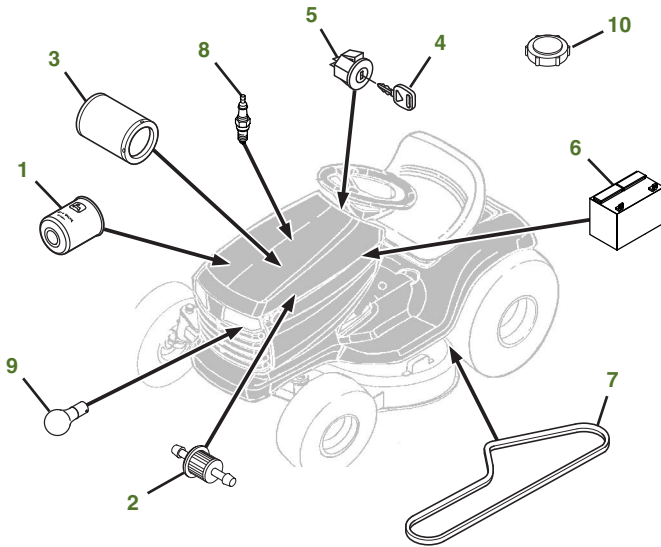

MAINTENANCE REMINDER SHEET

E120 with 42" Deck

Tractor S/N

Deck S/N

Key	Part No.	Description	Key	Part No.	Description
1	AUC12916	Engine Oil Filter, Easy Change™ Oil System	9	AD2062R	HEADLIGHT BULB
2	AM116304	FUEL FILTER-IN-LINE	10	AUC12860	FUEL CAP
3	MIU14395	AIR FILTER	11	GX20072	BELT-MOWER
4	GY20680	KEY	12	GX10168	GAGE WHEEL
5	GY20074	IGNITION SWITCH	13	GX22151	3N1 BLADE 42"
6	TY25221	BATTERY		AM141031	KIT-BLADE 42"
7	CX20006	BELT-TRACTION DRIVE		AM141033	KIT-MULCHING 42"
8	MIU11020	Spark Plug, ENGINE MARKED 40N877-0052-G1		AM141034	KIT-BAGGING 42"
	UC19085	Spark Plug, ENGINE MARKED 40N877-0063-G1			

Parts Needed in First 250 Hours of Operation

Qty	Part No	Item	Qty or Capacity	Change Interval In Hours
14	TY22029	Engine Oil Turf-Gard™ 10W30	2.6 L (2.8 qt)	50/100/150/200/250
5	AUC12916	John Deere Easy Change™ Oil System	1	50/100/150/200/250
5	MIU14395	Air Filter	1	50/100/150/200/250
5	AM116304	Fuel Filter	1	50/100/150/200/250
5	MIU11020 UC19085	Engine Marked 40N877-0052-G1 Engine Marked 40N877-0063-G1	1	50/100/150/200/250
2	TY24416	John Deere Multi-Purpose HD Lithium Complex Grease		As Needed

"As Needed" Parts

Qty	Part No	Item
1	AM130907	Mower Deck Leveling Gauge
1	TY26518	Grease Gun

Home Maintenance Kit

Unit	Kit Number
E120	AUC13705

CLICK PART NUMBER TO BUY