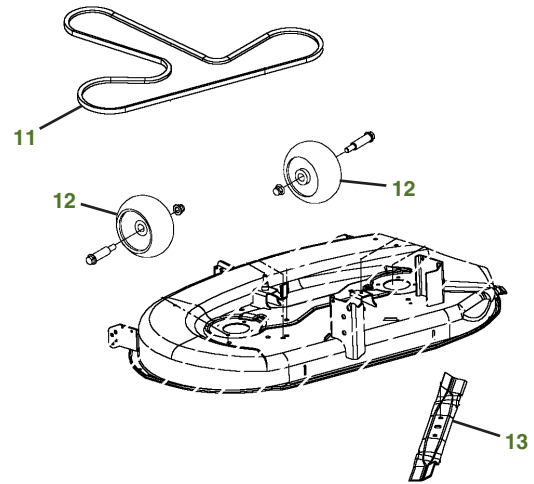

MAINTENANCE REMINDER SHEET

E110 with 42" Deck

Tractor S/N

Deck S/N

Key	Part No.	Description	Key	Part No.	Description
1	AM125424	ENGINE OIL FILTER	9	AD2062R	HEADLIGHT BULB
2	AM116304	FUEL FILTER-IN-LINE	10	AUC12860	FUEL CAP
3	MIU11511	AIR FILTER	11	GX20072	BELT-MOWER
4	GY20680	KEY	12	GX10168	GAGE WHEEL
5	GY20074	IGNITION SWITCH	13	GX22151	3N1 BLADE 42"
6	TY25221	BATTERY		AM141031	KIT-BLADE 42"
7	GX20006	BELT-TRACTION DRIVE		AM141034	KIT-BAGGING 42"
8	UC19085	SPARK PLUG , ENGINE MARKED 33R877-0034-G1		AM141033	KIT-MULCHING 42"
	MIU11020	SPARK PLUG , ENGINE MARKED 33R877-0027-G1			

Parts Needed in First 250 Hours of Operation

Qty	Part No	Item	Qty or Capacity	Change Interval In Hours
8	TY22029	Engine Oil Turf-Gard™ 10W3	1.41 L (1.5 qt)	50/100/150/200/250
5	AM125424	Engine Oil Filter	1	50/100/150/200/250
5	MIU11511	Air Filter	1	50/100/150/200/250
5	AM116304	Fuel Filter-In-Line	1	50/100/150/200/250
5	MIU11020	Spark Plug	1	50/100/150/200/250
2	TY24416	John Deere Multi-Purpose HD Lithium Complex Grease		As Needed

"As Needed" Parts

Qty	Part No	Item
1	AM130907	Mower Deck Leveling Gauge
1	TY26518	Grease Gun

Home Maintenance Kit

Unit	Kit Number
E110	LG262

CLICK PART NUMBER TO BUY