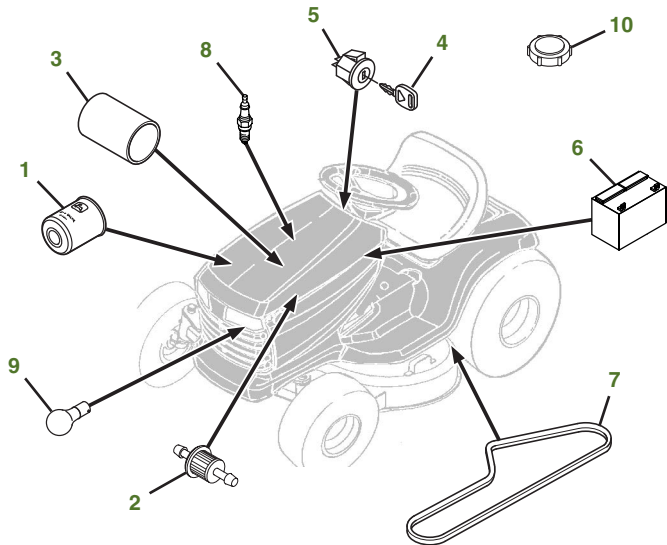

MAINTENANCE REMINDER SHEET

E110 with 42" Deck

Tractor S/N

Deck S/N

Key	Part No.	Description	Key	Part No.	Description
1	AM125424	ENGINE OIL FILTER	9	AD2062R	HEADLIGHT BULB
2	AM116304	FUEL FILTER-IN-LINE	10	AUC12860	FUEL CAP
3	MIU11511	AIR FILTER	11	GX20072	BELT-MOWER
4	GY20680	KEY	12	GX10168	GAGE WHEEL
5	GY20074	IGNITION SWITCH	13	GX22151	3N1 BLADE 42"
6	TY25221	BATTERY		AM141031	KIT-BLADE 42"
7	GX20006	BELT-TRACTION DRIVE		AM141034	KIT-BAGGING 42"
8	UC19085	SPARK PLUG , ENGINE MARKED 33R877-0034-G1		AM141033	KIT-MULCHING 42"
	MIU11020	SPARK PLUG , ENGINE MARKED 33R877-0027-G1			

Parts Needed in First 250 Hours of Operation

Qty	Part No	Item	Qty or Capacity	Change Interval In Hours
8	TY22029	Engine Oil Turf-Gard™ 10W3	1.41 L (1.5 qt)	50/100/150/200/250
5	AM125424	Engine Oil Filter	1	50/100/150/200/250
5	MIU11511	Air Filter	1	50/100/150/200/250
5	AM116304	Fuel Filter-In-Line	1	50/100/150/200/250
5	MIU11020	Spark Plug	1	50/100/150/200/250
2	TY24416	John Deere Multi-Purpose HD Lithium Complex Grease		As Needed

"As Needed" Parts

Qty	Part No	Item
1	AM130907	Mower Deck Leveling Gauge
1	TY26518	Grease Gun

Home Maintenance Kit

Unit	Kit Number
E110	LG262

CLICK PART NUMBER TO BUY