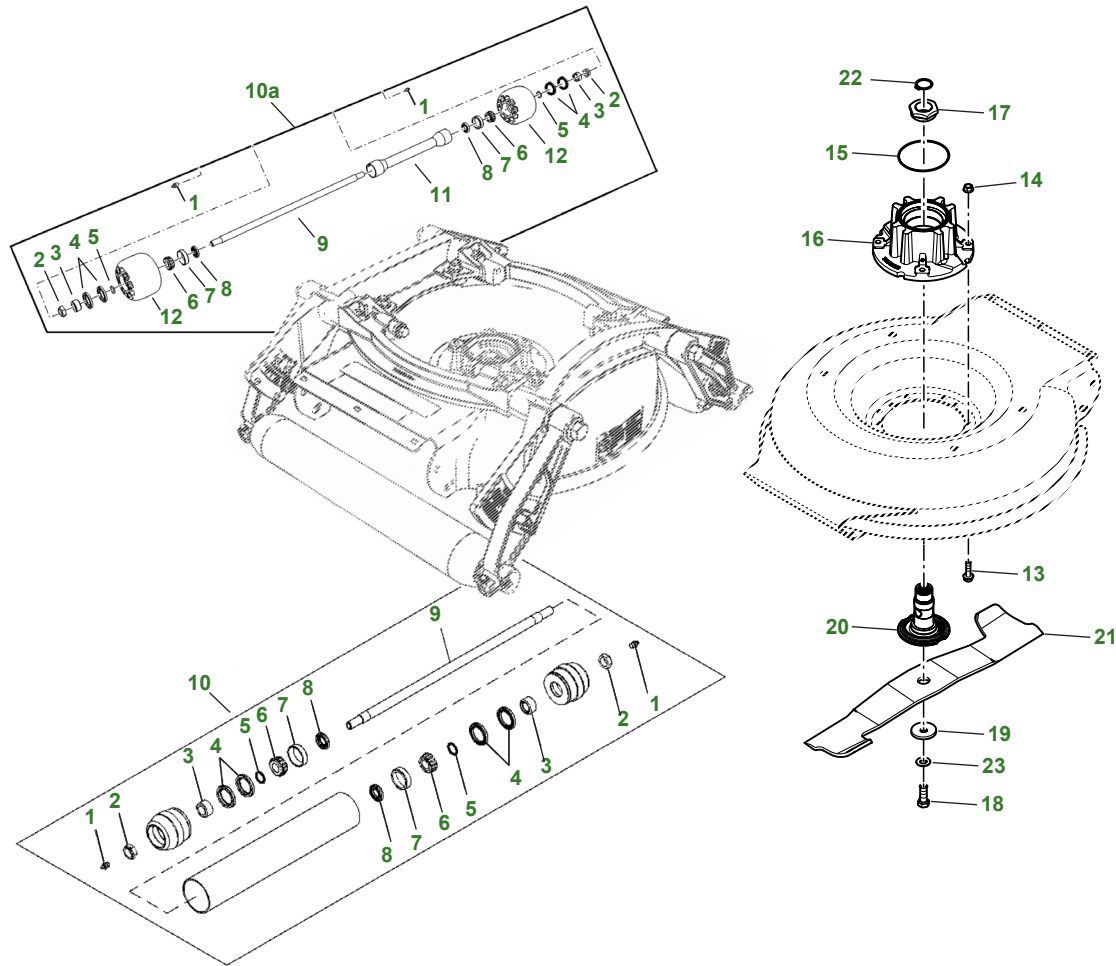

8800A TerrainCut™ Rotary Deck

Rough Intermediates and Surrounds

Key	Part No.	Description	Key	Part No.	Description
1	JD7759	.....LUBRICATION FITTING	14	14M7298	.....FLANGE NUT
2	N101345	.....LOCK NUT	15	H142234	.....O-RING
3	ET15726	.....SLEEVE	16	UC15071	.....HOUSING
4	ET15755	.....SEAL	17	TCU27862	.....NUT (USE WITH TCU32113 / TCU39253)
5	U46731	.....O-RING		UC15080	.....NUT (USE WITH AUC11609)
6	JD8188	.....BEARING CONE	18	TCU28104	.....BOLT
7	JD8226	.....BEARING CUP	19	M147138	.....WASHER
8	MT739	.....SEAL	20	AUC11610	.....ADAPTER
9	TCU20818	.....SHAFT	21	TCU36461	.....MOWER BLADE - LOW LIFT
10	TCA16183	.....ROLLER - REAR		TCU32775	.....MOWER BLADE - HIGH LIFT
10a	TCA26180	.....ROLLER - FRONT		TCU32776	.....MOWER BLADE - MEDIUM LIFT
11	TCA26181	.....SPACER		TCU32778	.....MOWER BLADE - MULCH
12	TCU25955	.....ROLLER (S/N -030000)	22	M42702	.....SNAP RING
	TCU38614	.....ROLLER (S/N 030001-)	23	TCU27937	.....WASHER
13	19M7897	.....SCREW