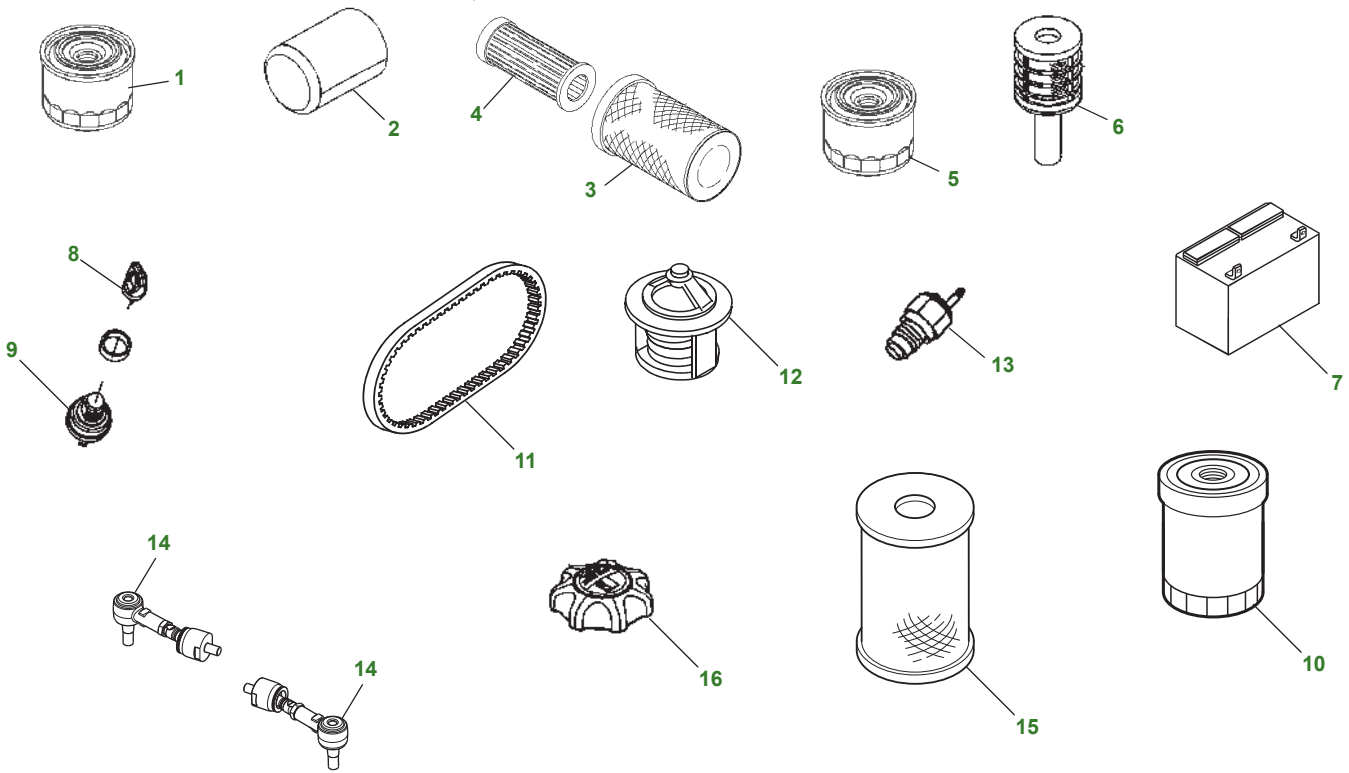

# 8800A TerrainCut™ Mower

Rough Intermediates and Surrounds

Key	Part No.	Description	Key	Part No.	Description
1	M806419	ENGINE OIL FILTER	10	MIU803127	FUEL FILTER - FINAL - TIER 4
2	RE69054	HYDRAULIC OIL FILTER	11	TCU38089	BELT - FAN
3	RE68048	AIR FILTER ELEMENT - PRIMARY		TCU30780	BELT - FAN - TIER 4
4	RE68049	AIR FILTER ELEMENT - SECONDARY	12	M811034	THERMOSTAT
5	MIU800645	FUEL FILTER	13	CH15516	WATER TEMP SWITCH
6	M811032	FUEL SEPARATOR ELEMENT	14	TCA23641	TIE ROD ENDS
7	TY25876	BATTERY	15	MIU803126	FUEL FILTER - PRIMARY - TIER 4
8	AUC12681	KEY	16	TCA24601	FUEL FILLER CAP
9	TCA22740	ROTARY SWITCH (S/N -040000)			
	AUC15805	ROTARY SWITCH (S/N 040001-)			

### Parts Needed in First 200 hours of Operation

Qty	Part No.	Item	Capacity	Interval In Hours
2	M806419	Engine Oil Filter		250
6	TY26674	Plus-50™ II 15W-40 Engine Oil	5.7 L (6 qt)	250
1	RE69054	Hydraulic Oil Filter		50
3	TY25083	John Deere Special Purpose Golf and Turf Cutting Unit Grease (Cutting Unit and Cutting Unit Attachments)		As Needed
3	TY6341	John Deere Multi-Purpose SD Polyurea Grease (Machine components, lift arms and rollers)		As Needed