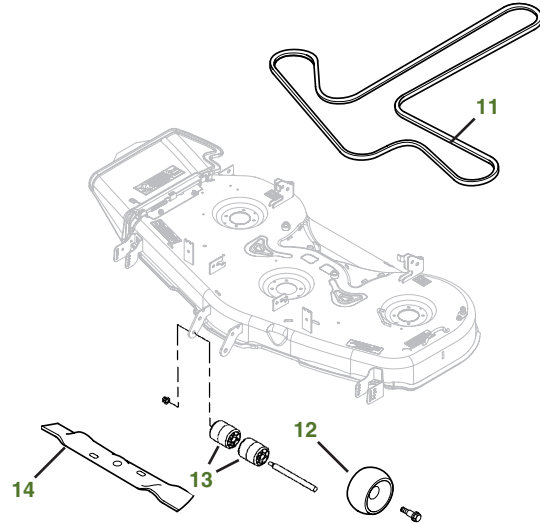

## Z525E with 54" Accel Deep™ Deck

Tractor S/N

Deck S/N

Key	Part No.	Description	Key	Part No.	Description
1	<a href="#">AM125424</a>	ENGINE OIL FILTER Use with Marked Engine 44S6770026G1/44U6770001G1/40S8770018B1 / 44U8770013G1 / 40U8770006B1 / 40U8770015B1	6	<a href="#">TY25221</a>	BATTERY
	<a href="#">UC21247</a>	ENGINE OIL FILTER Use with Marked Engine 40U8770019B5	7	<a href="#">M172116</a>	BELT-DRIVE
2	<a href="#">AM116304</a>	FUEL FILTER-IN-LINE	8	<a href="#">M147044</a>	BELT-POWER FLOW
3	<a href="#">MIU11515</a>	AIR FILTER-CART	9	<a href="#">MIU11020</a>	SPARK PLUG
	<a href="#">MIU11517</a>	AIR FILTER-PRE CLN	10	<a href="#">AM146138</a>	FUEL CAP
4	<a href="#">AUC12681</a>	KEY	11	<a href="#">GX25998</a>	BELT-MOWER
5	<a href="#">TCA22740</a>	IGNITION SWITCH S/N ( - 080000)	12	<a href="#">GX10168</a>	GAGE WHEEL
	<a href="#">AUC12631</a>	IGNITION SWITCH S/N (080001 -)	13	<a href="#">M113955</a>	FRONT ROLLER
			14	<a href="#">M143520</a>	BLADE-SIDE DISCHARGE 54" STANDARD
				<a href="#">M152726</a>	BLADE-SIDE DISCHARGE 54" HIGH LIFT
				<a href="#">M177791</a>	BLADE-MULCHING 54"
			15	<a href="#">BM24994</a>	MULCHCONTROL™ KIT

### "As Needed" Parts

Qty	Part No	Item
1	<a href="#">AM130907</a>	Mower Deck Leveling Gauge
1	<a href="#">TY26518</a>	Grease Gun