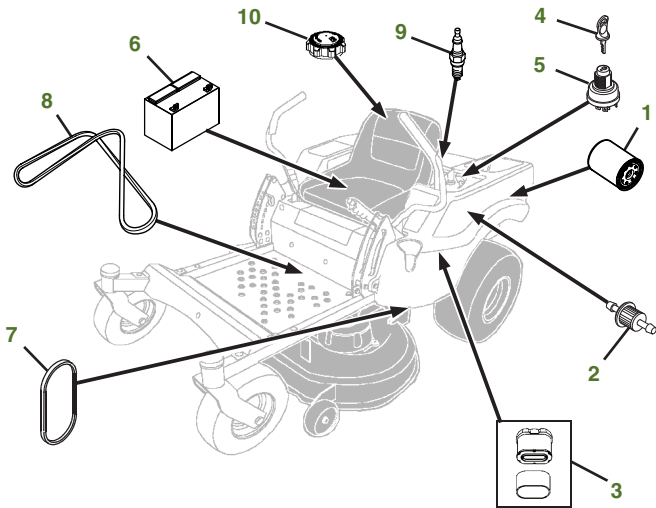

## Z525E with 54" Accel Deep™ Deck

Tractor S/N

Deck S/N

Key	Part No.	Description	Key	Part No.	Description
1	<a href="#">AM125424</a>	ENGINE OIL FILTER Use with Marked Engine 44S6770026G1/44U6770001G1/40S8770018B1 / 44U8770013G1 / 40U8770006B1 / 40U8770015B1	6	<a href="#">TY25221</a>	BATTERY
	<a href="#">UC21247</a>	ENGINE OIL FILTER Use with Marked Engine 40U8770019B5	7	<a href="#">M172116</a>	BELT-DRIVE
2	<a href="#">AM116304</a>	FUEL FILTER-IN-LINE	8	<a href="#">M147044</a>	BELT-POWER FLOW
3	<a href="#">MIU11515</a>	AIR FILTER-CART	9	<a href="#">MIU11020</a>	SPARK PLUG
	<a href="#">MIU11517</a>	AIR FILTER-PRE CLN	10	<a href="#">AM146138</a>	FUEL CAP
4	<a href="#">AUC12681</a>	KEY	11	<a href="#">GX25998</a>	BELT-MOWER
5	<a href="#">TCA22740</a>	IGNITION SWITCH S/N ( - 080000)	12	<a href="#">GX10168</a>	GAGE WHEEL
	<a href="#">AUC12631</a>	IGNITION SWITCH S/N (080001 -)	13	<a href="#">M113955</a>	FRONT ROLLER
			14	<a href="#">M143520</a>	BLADE-SIDE DISCHARGE 54" STANDARD
				<a href="#">M152726</a>	BLADE-SIDE DISCHARGE 54" HIGH LIFT
				<a href="#">M177791</a>	BLADE-MULCHING 54"
			15	<a href="#">BM24994</a>	MULCHCONTROL™ KIT

### "As Needed" Parts

Qty	Part No	Item
1	<a href="#">AM130907</a>	Mower Deck Leveling Gauge
1	<a href="#">TY26518</a>	Grease Gun