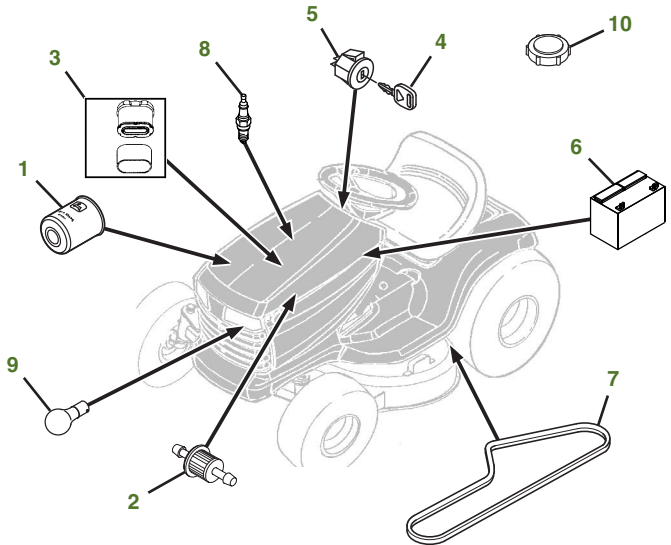

MAINTENANCE REMINDER SHEET

E170 with 48" Deck

Tractor S/N

Deck S/N

Key	Part No.	Description	Key	Part No.	Description
1	AUC12916	John Deere Easy Change™ Oil System	9	AD2062R	HEADLIGHT BULB
2	AM116304	FUEL FILTER-IN-LINE	10	AUC12860	FUEL CAP
3	MIU11515	AIR FILTER-CARTRIDGE	11	GX21833	BELT-MOWER
	MIU11517	AIR FILTER-PRE CLEANER	12	GX10168	GAGE WHEEL
4	GY20680	KEY	13	GX21784	3N1 BLADE 48"
5	GY20074	IGNITION SWITCH		GY20852	KIT-BLADE 48"
6	TY25221	BATTERY		GX21785	KIT-BAGGING 48"
7	GX20006	BELT-TRACTION DRIVE		GX21786	KIT-MULCHING 48"
8	MIU11020	SPARK PLUG ENGINE MARKED 44S977-0041-G1			
	UC19085	SPARK PLUG ENGINE MARKED 44S977-0044-G1			

Parts Needed in First 250 Hours of Operation

Qty	Part No	Item	Qty or Capacity	Change Interval In Hours
14	TY22029	Engine Oil Turf-Gard™ 10W30	2.6 L(2.8 qt)	50/100/150/200/250
5	AUC12916	John Deere Easy Change™ Oil System	1	50/100/150/200/250
5	MIU11515	Air Filter-Cartridge	1	50/100/150/200/250
5	MIU11517	Air Filter-Pre Cleaner	1	50/100/150/200/250
5	AM116304	Fuel Filter-In-Line	1	50/100/150/200/250
10	MIU11020 UC19085	Spark Plug Engine Marked 44S977-0041-G1 Spark Plug Engine Marked 44S977-0044-G1	2	50/100/150/200/250
2	TY24416	John Deere Multi-Purpose HD Lithium Complex Grease		As Needed

"As Needed" Parts

Qty	Part No	Item
1	AM130907	Mower Deck Leveling Gauge
1	TY26518	Grease Gun

Home Maintenance Kit

Unit	Kit Number
E170	AUC13707

CLICK PART NUMBER TO BUY