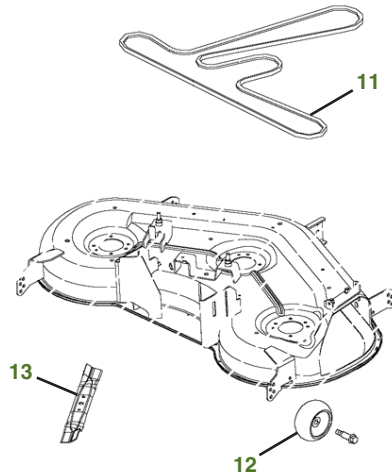

MAINTENANCE REMINDER SHEET

E170 with 48" Deck

Tractor S/N

Deck S/N

Key	Part No.	Description	Key	Part No.	Description
1	AUC12916	John Deere Easy Change™ Oil System	9	AD2062R	HEADLIGHT BULB
2	AM116304	FUEL FILTER-IN-LINE	10	AUC12860	FUEL CAP
3	MIU11515	AIR FILTER-CARTRIDGE	11	GX21833	BELT-MOWER
	MIU11517	AIR FILTER-PRE CLEANER	12	GX10168	GAGE WHEEL
4	GY20680	KEY	13	GX21784	3N1 BLADE 48"
5	GY20074	IGNITION SWITCH		GY20852	KIT-BLADE 48"
6	TY25221	BATTERY		GX21785	KIT-BAGGING 48"
7	GX20006	BELT-TRACTION DRIVE		GX21786	KIT-MULCHING 48"
8	MIU11020	SPARK PLUG ENGINE MARKED 44S977-0041-G1			
	UC19085	SPARK PLUG ENGINE MARKED 44S977-0044-G1			

Parts Needed in First 250 Hours of Operation

Qty	Part No	Item	Qty or Capacity	Change Interval In Hours
14	TY22029	Engine Oil Turf-Gard™ 10W30	2.6 L(2.8 qt)	50/100/150/200/250
5	AUC12916	John Deere Easy Change™ Oil System	1	50/100/150/200/250
5	MIU11515	Air Filter-Cartridge	1	50/100/150/200/250
5	MIU11517	Air Filter-Pre Cleaner	1	50/100/150/200/250
5	AM116304	Fuel Filter-In-Line	1	50/100/150/200/250
10	MIU11020 UC19085	Spark Plug Engine Marked 44S977-0041-G1 Spark Plug Engine Marked 44S977-0044-G1	2	50/100/150/200/250
2	TY24416	John Deere Multi-Purpose HD Lithium Complex Grease		As Needed

"As Needed" Parts

Qty	Part No	Item
1	AM130907	Mower Deck Leveling Gauge
1	TY26518	Grease Gun

Home Maintenance Kit

Unit	Kit Number
E170	AUC13707

CLICK PART NUMBER TO BUY